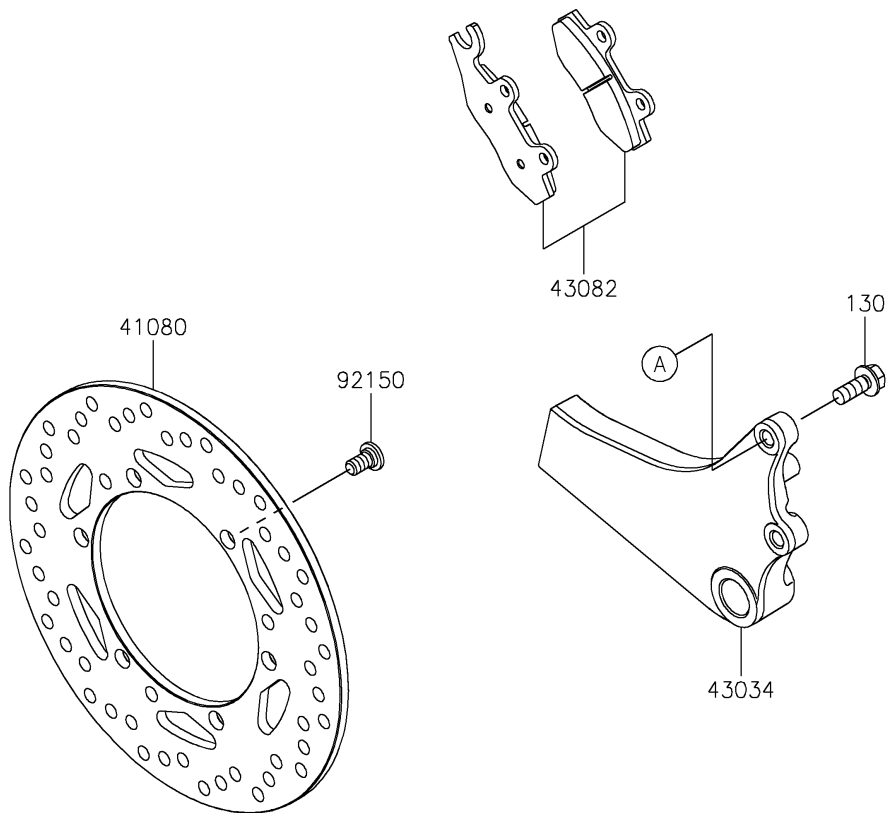

2024 KLR650 S

PARTS DIAGRAM

Rear Brake

F2294

2024 KLR650 S

PARTS LIST

Rear Brake

ITEM NAME	PART NUMBER	QUANTITY
-----------	-------------	----------
