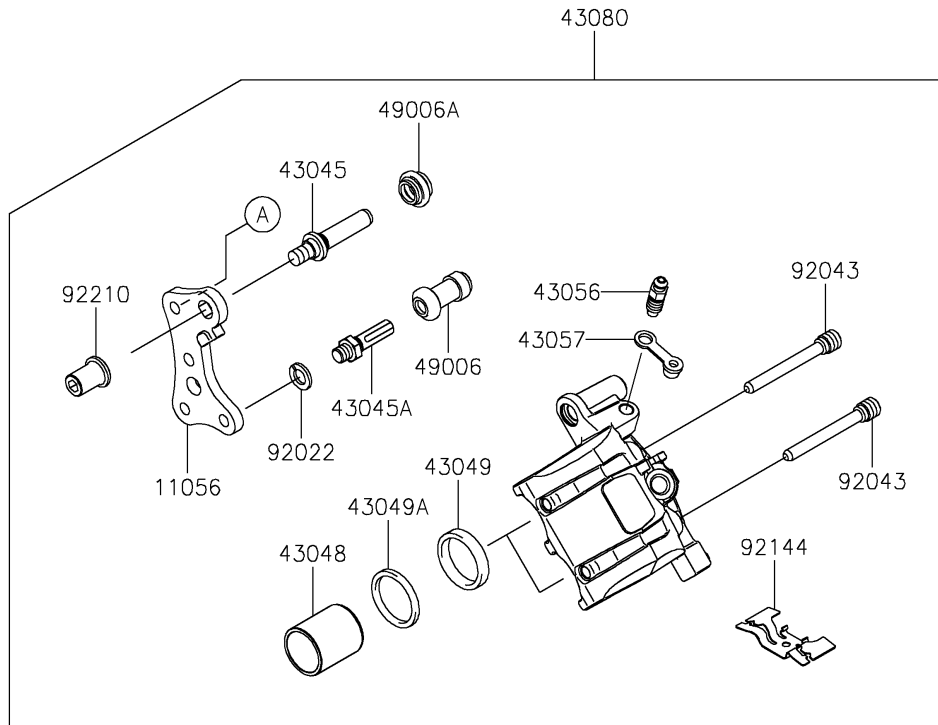

2024 KLR650 S

PARTS DIAGRAM

Rear Brake

F2294

2024 KLR650 S

PARTS LIST

Rear Brake

ITEM NAME	PART NUMBER	QUANTITY
-----------	-------------	----------
