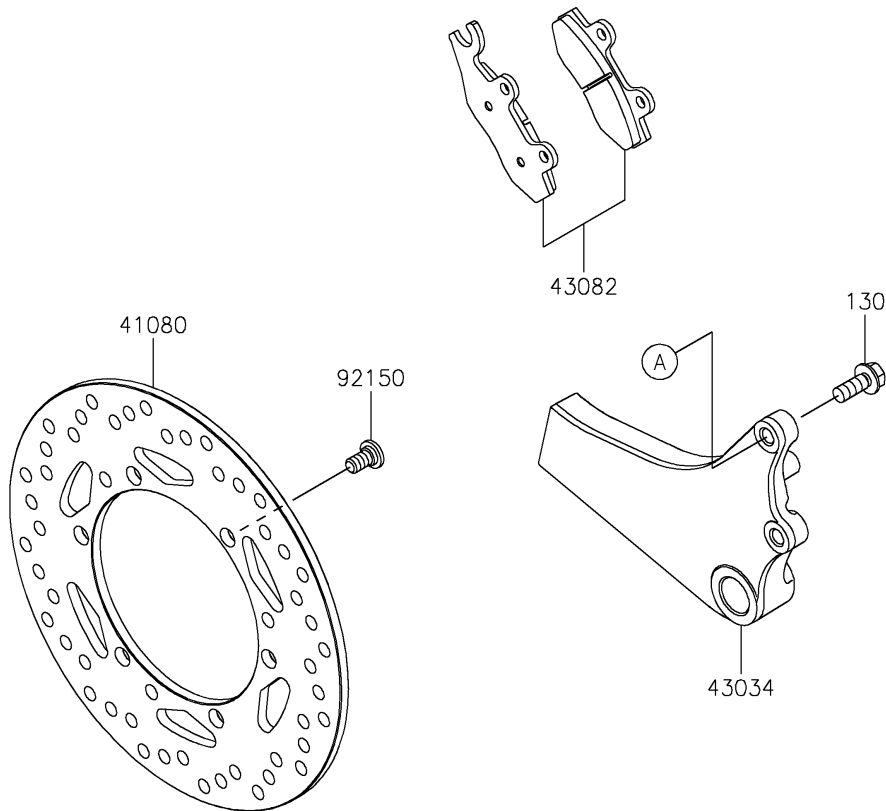

2024 KLR® 650 S

PARTS DIAGRAM

Rear Brake

F2294

2024 KLR[®] 650 S

PARTS LIST

Rear Brake

ITEM NAME

PART NUMBER

QUANTITY
