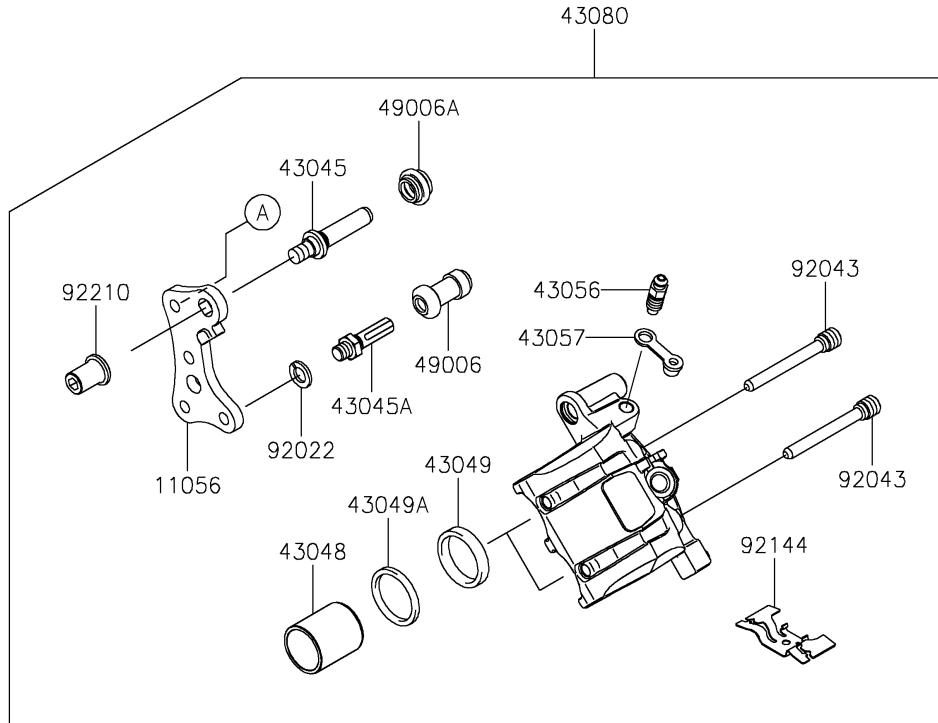

2024 KLR® 650 S

PARTS DIAGRAM

Rear Brake

F2294

2024 KLR[®] 650 S

PARTS LIST

Rear Brake

ITEM NAME

PART NUMBER

QUANTITY
