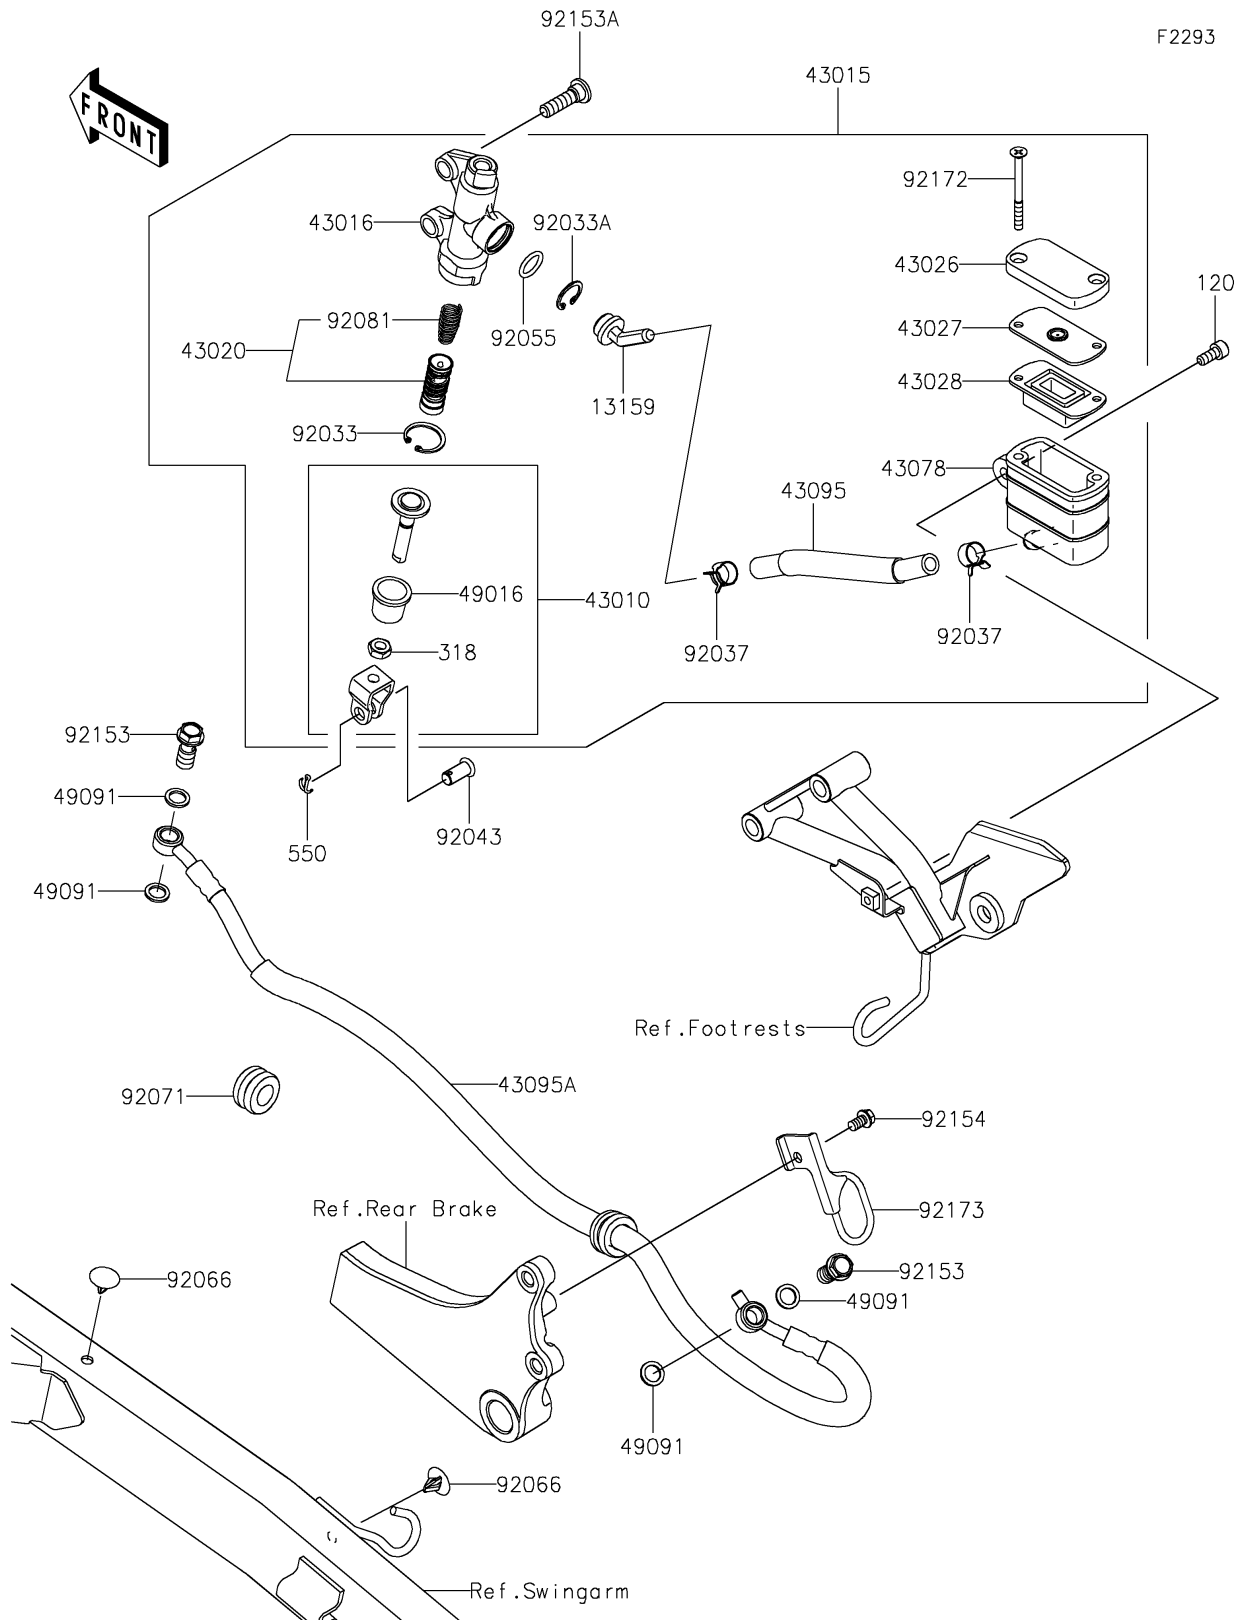

2025 KLR650 S

PARTS DIAGRAM

Rear Master Cylinder

2025 KLR650 S

PARTS LIST

Rear Master Cylinder

ITEM NAME

PART NUMBER

QUANTITY
