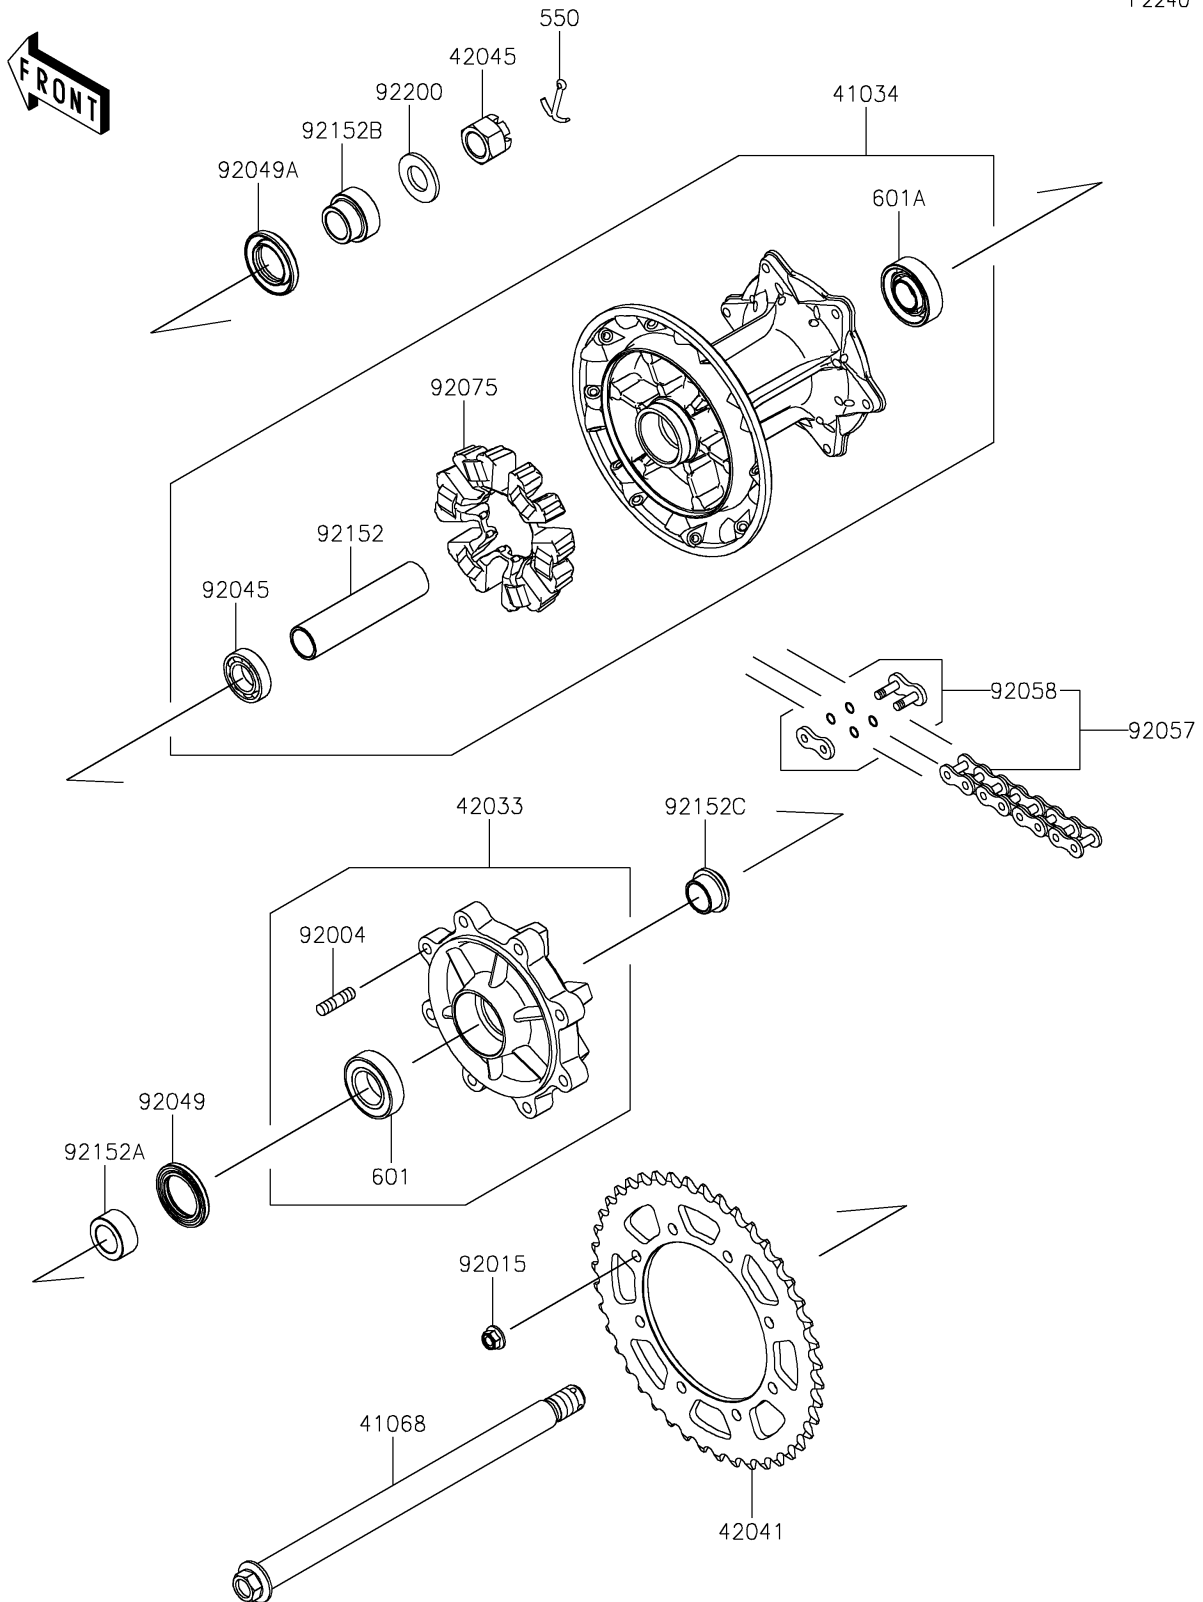

2025 KLR650 S

PARTS DIAGRAM

Rear Hub

F2240

2025 KLR650 S

PARTS LIST

Rear Hub

ITEM NAME	PART NUMBER	QUANTITY
-----------	-------------	----------
