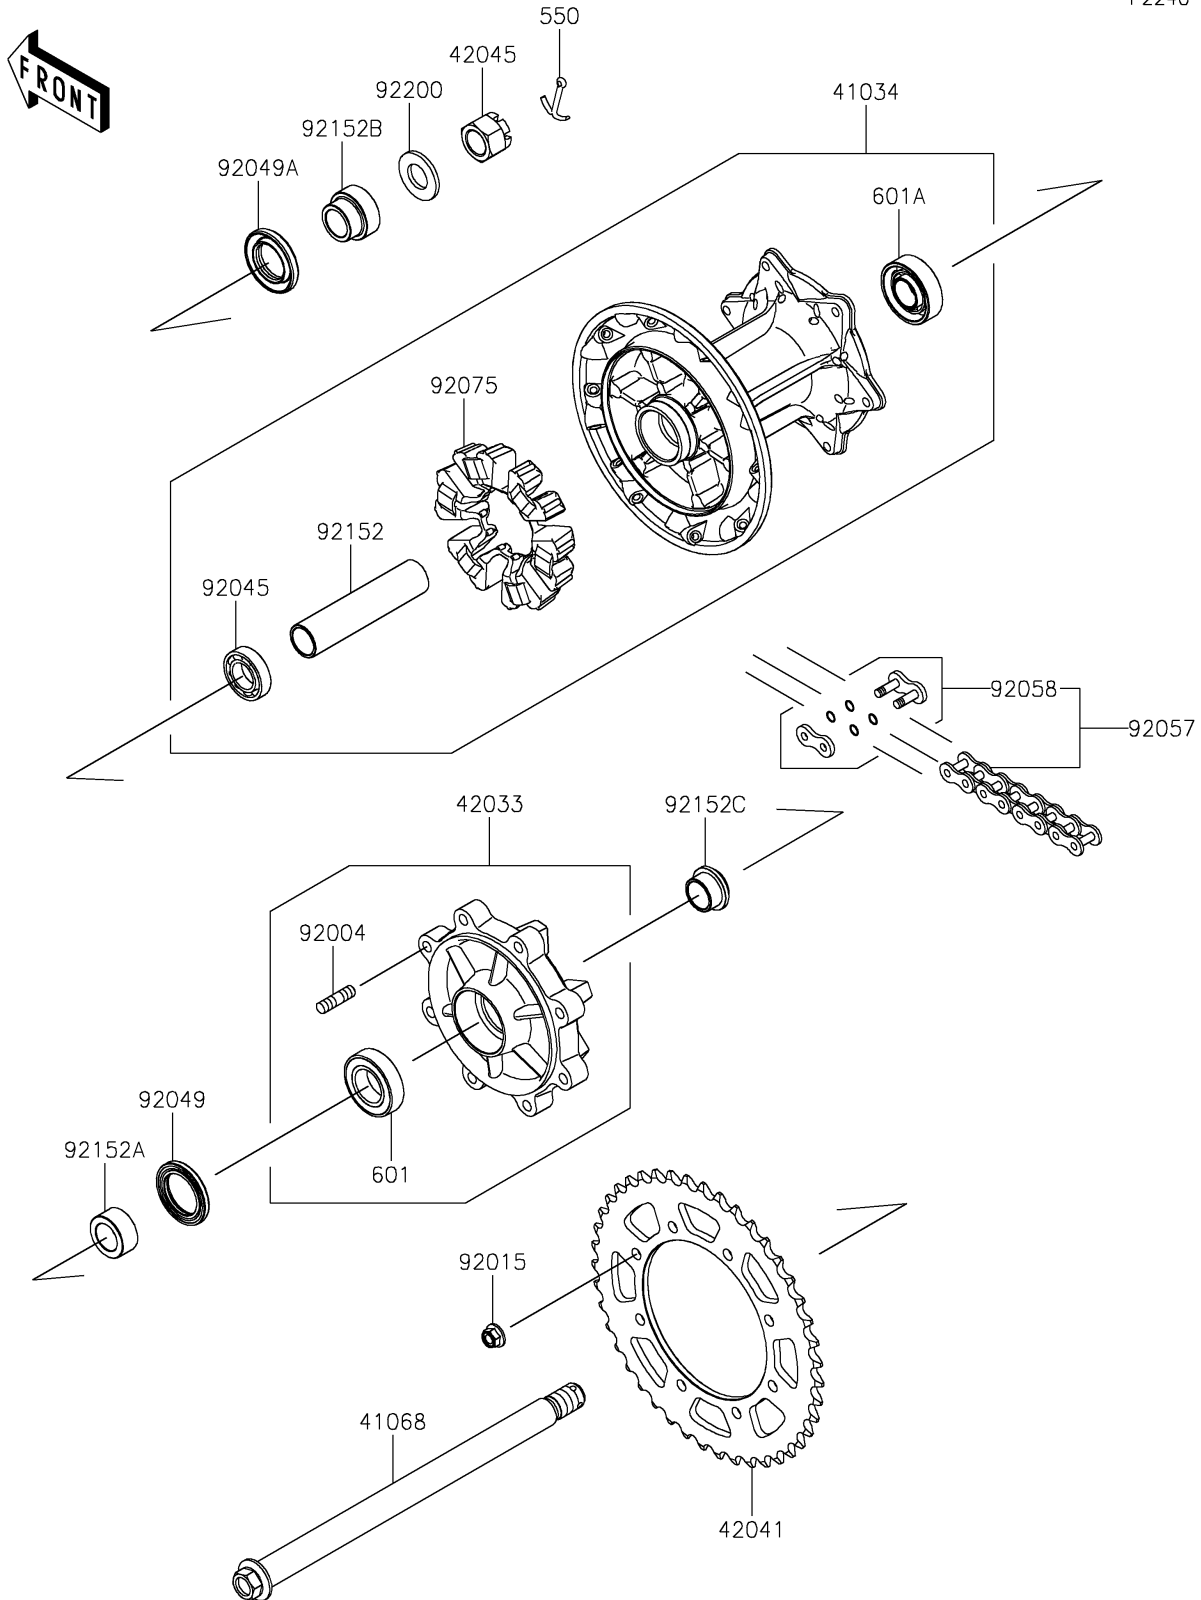

2024 KLR650 S

PARTS DIAGRAM

Rear Hub

F2240

2024 KLR650 S

PARTS LIST

Rear Hub

ITEM NAME	PART NUMBER	QUANTITY
-----------	-------------	----------
