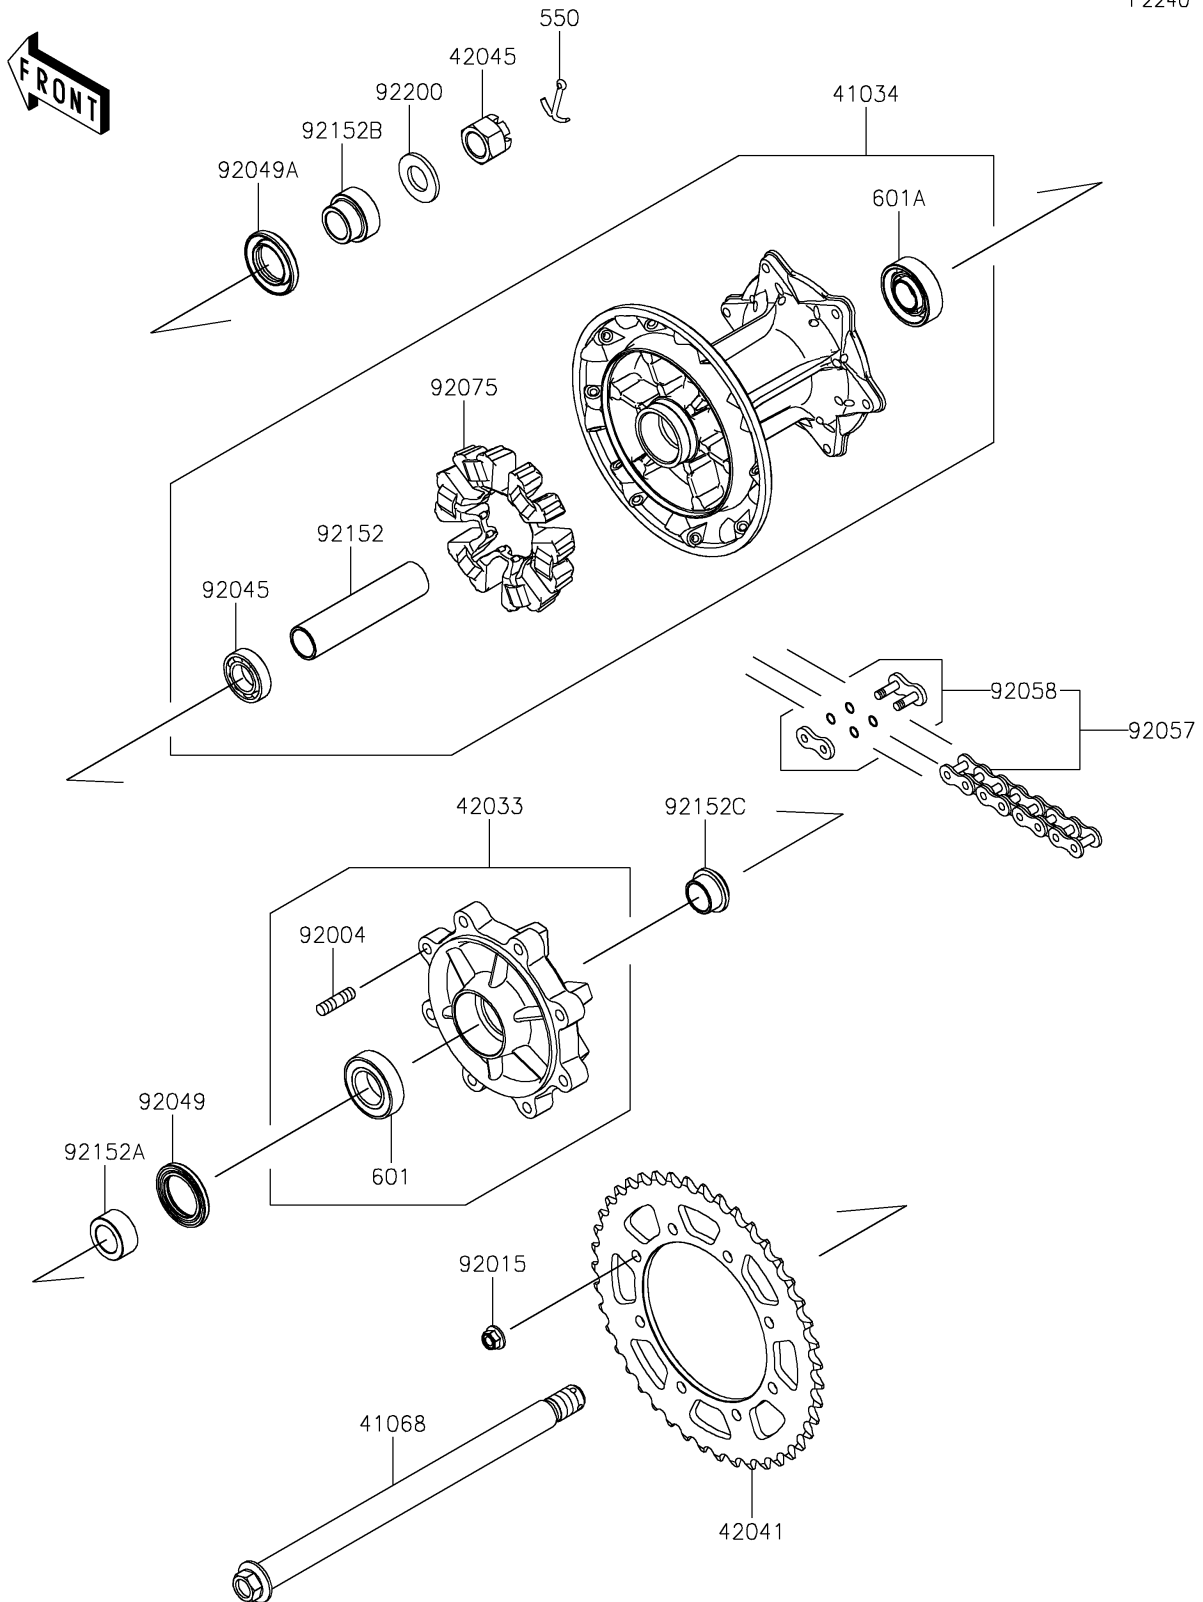

2023 KLR[®] 650 S

PARTS DIAGRAM

Rear Hub

F2240

2023 KLR[®] 650 S

PARTS LIST

Rear Hub

ITEM NAME

PART NUMBER

QUANTITY
