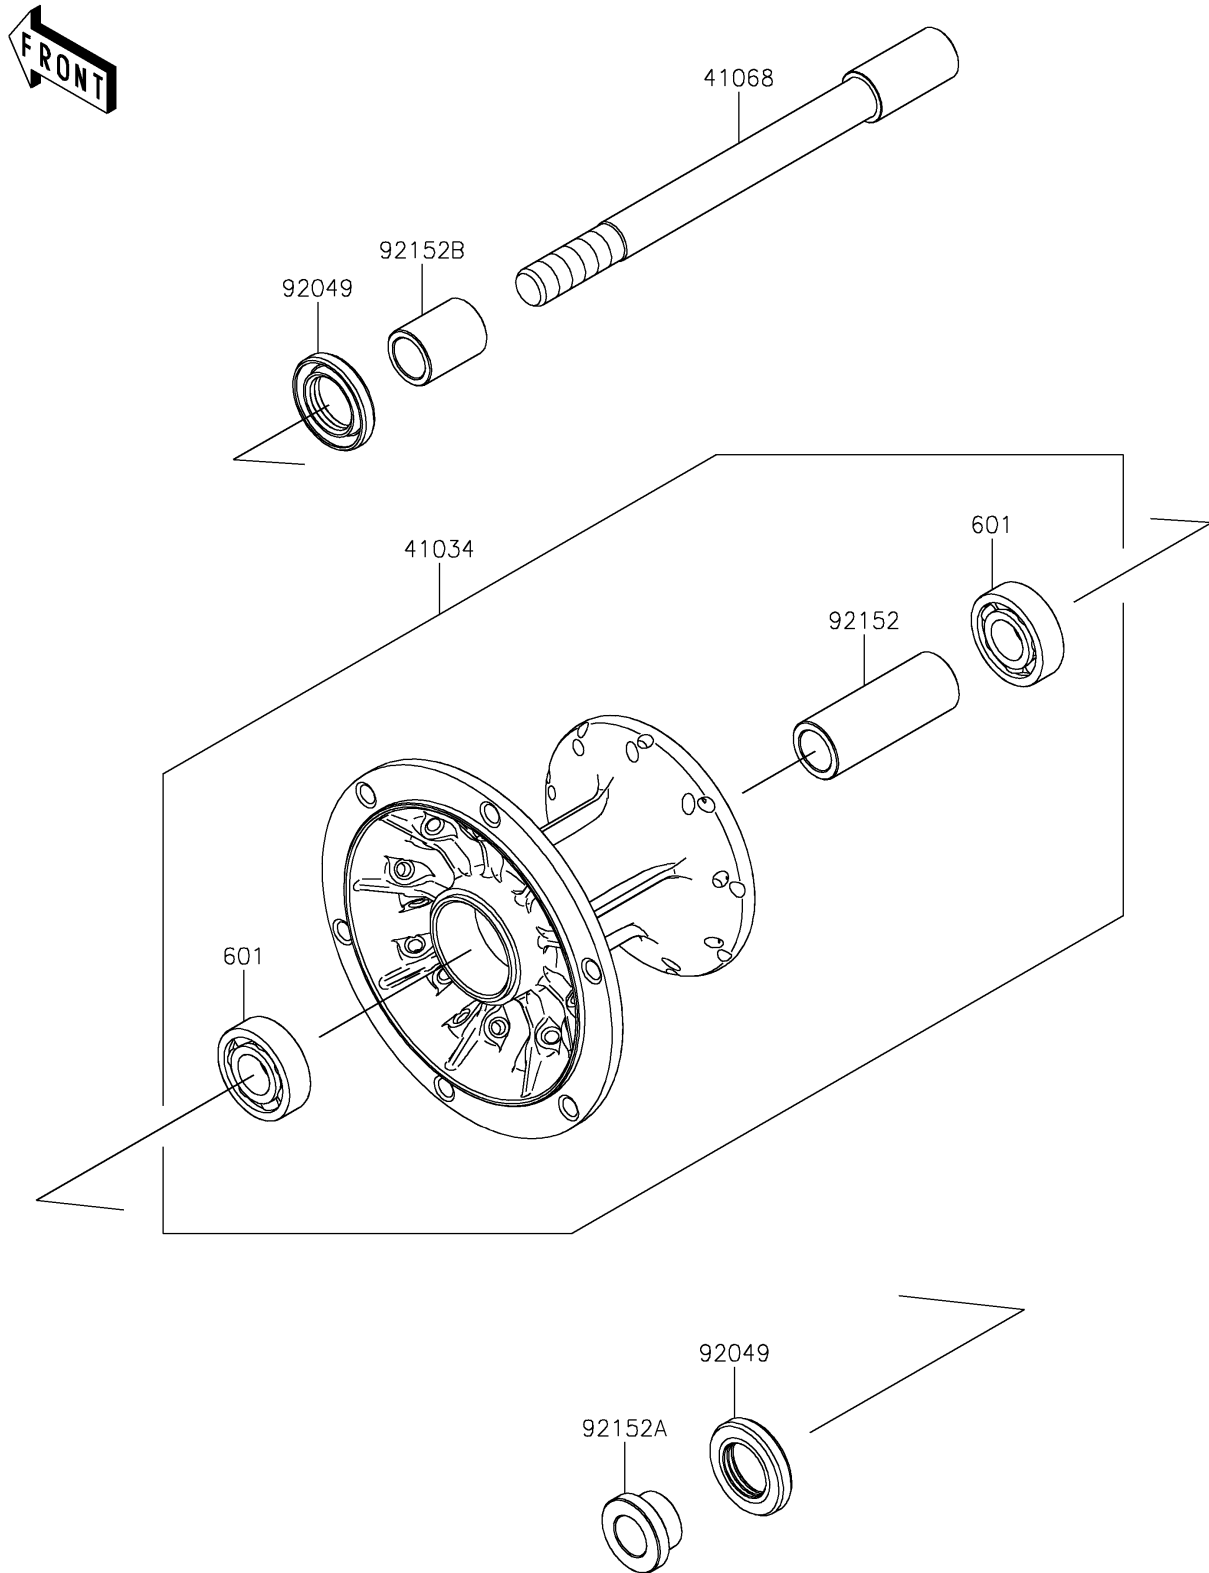

2025 KLR650 S

PARTS DIAGRAM

Front Hub

F2230

2025 KLR650 S

PARTS LIST

Front Hub

Kawasaki

Let the Good Times Roll®

ITEM NAME

PART NUMBER

QUANTITY
