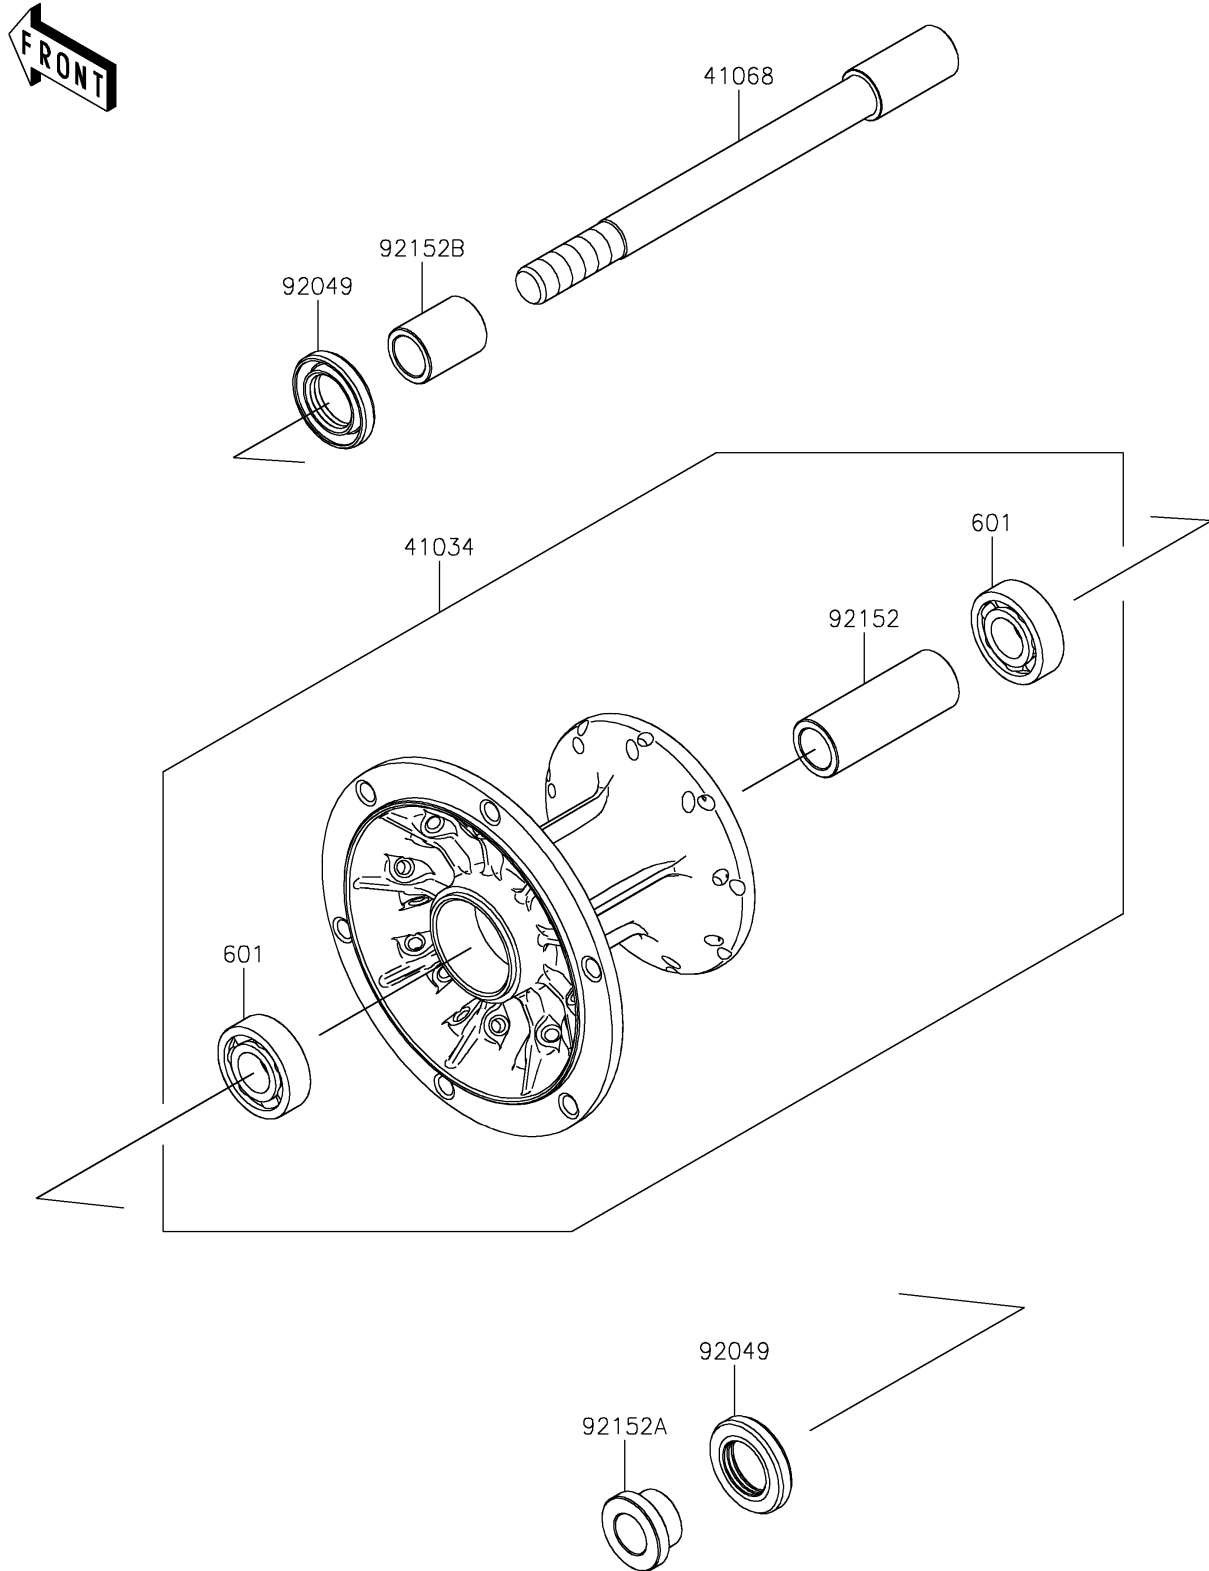

2024 KLR[®] 650 S

PARTS DIAGRAM

Front Hub

F2230

2024 KLR[®] 650 S

PARTS LIST

Front Hub

ITEM NAME

PART NUMBER

QUANTITY
