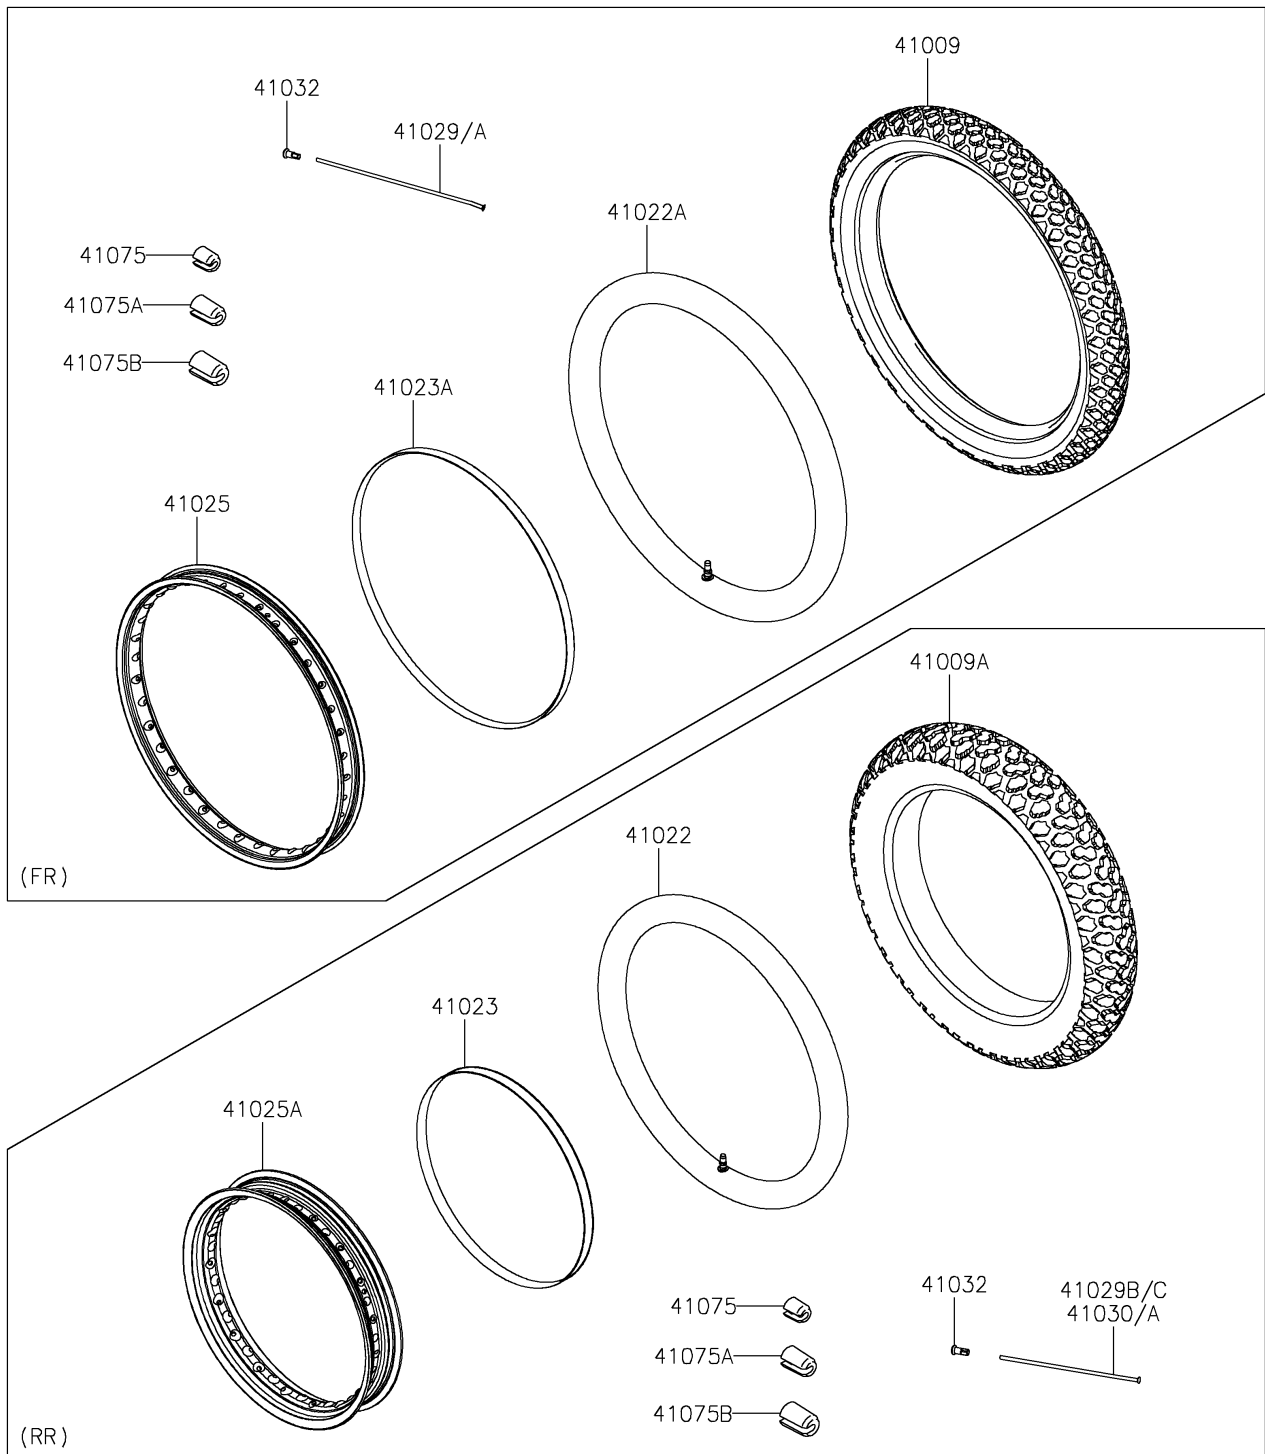

2025 KLR650 S

PARTS DIAGRAM

Wheels/Tires

F2210

2025 KLR650 S

PARTS LIST

Wheels/Tires

Kawasaki

Let the Good Times Roll®

ITEM NAME

PART NUMBER

QUANTITY
