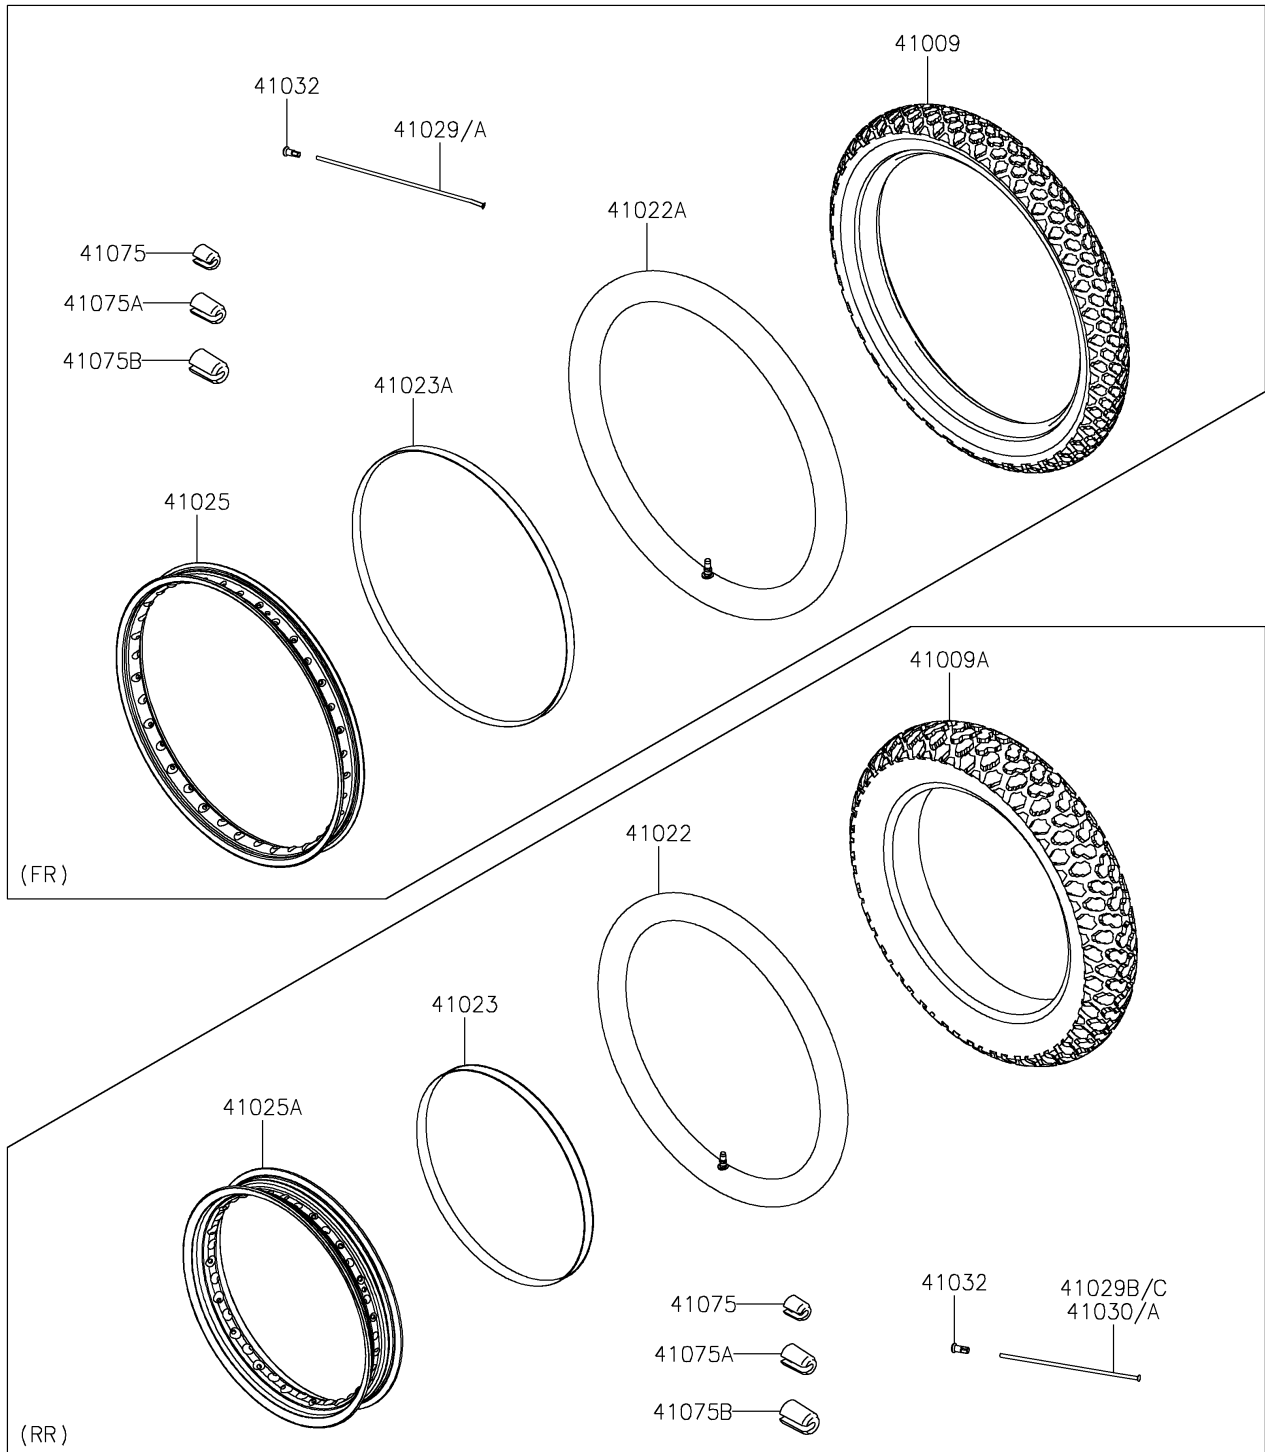

2023 KLR® 650 S

PARTS DIAGRAM

Wheels/Tires

F2210

2023 KLR[®] 650 S

PARTS LIST

Wheels/Tires

Kawasaki

Let the Good Times Roll[®]

ITEM NAME

PART NUMBER

QUANTITY
