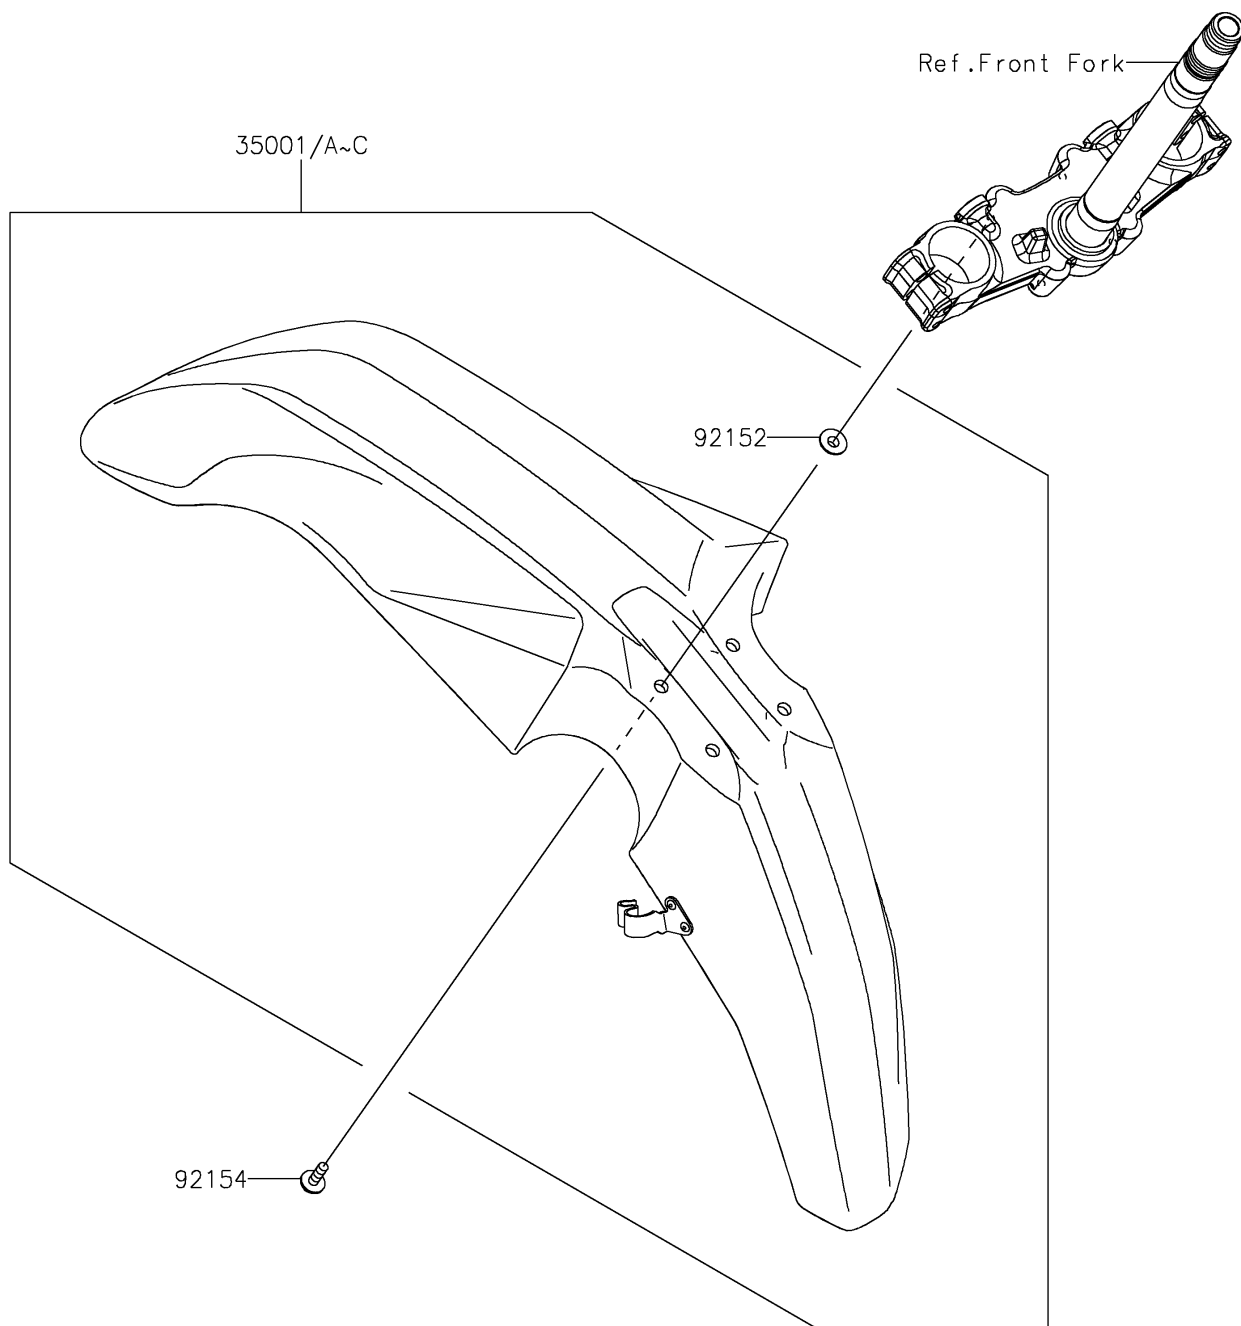

2025 KLR650 S

PARTS DIAGRAM

Front Fender(s)

F2171

2025 KLR650 S

PARTS LIST

Front Fender(s)

ITEM NAME	PART NUMBER	QUANTITY
FENDER-ASSY-FRONT,B.WHITE (Ref # 35001)	35001-0083-266	1
COLLAR (Ref # 92152)	92152-0427	4
BOLT,FLANGED,6X20 (Ref # 92154)	92154-0392	4