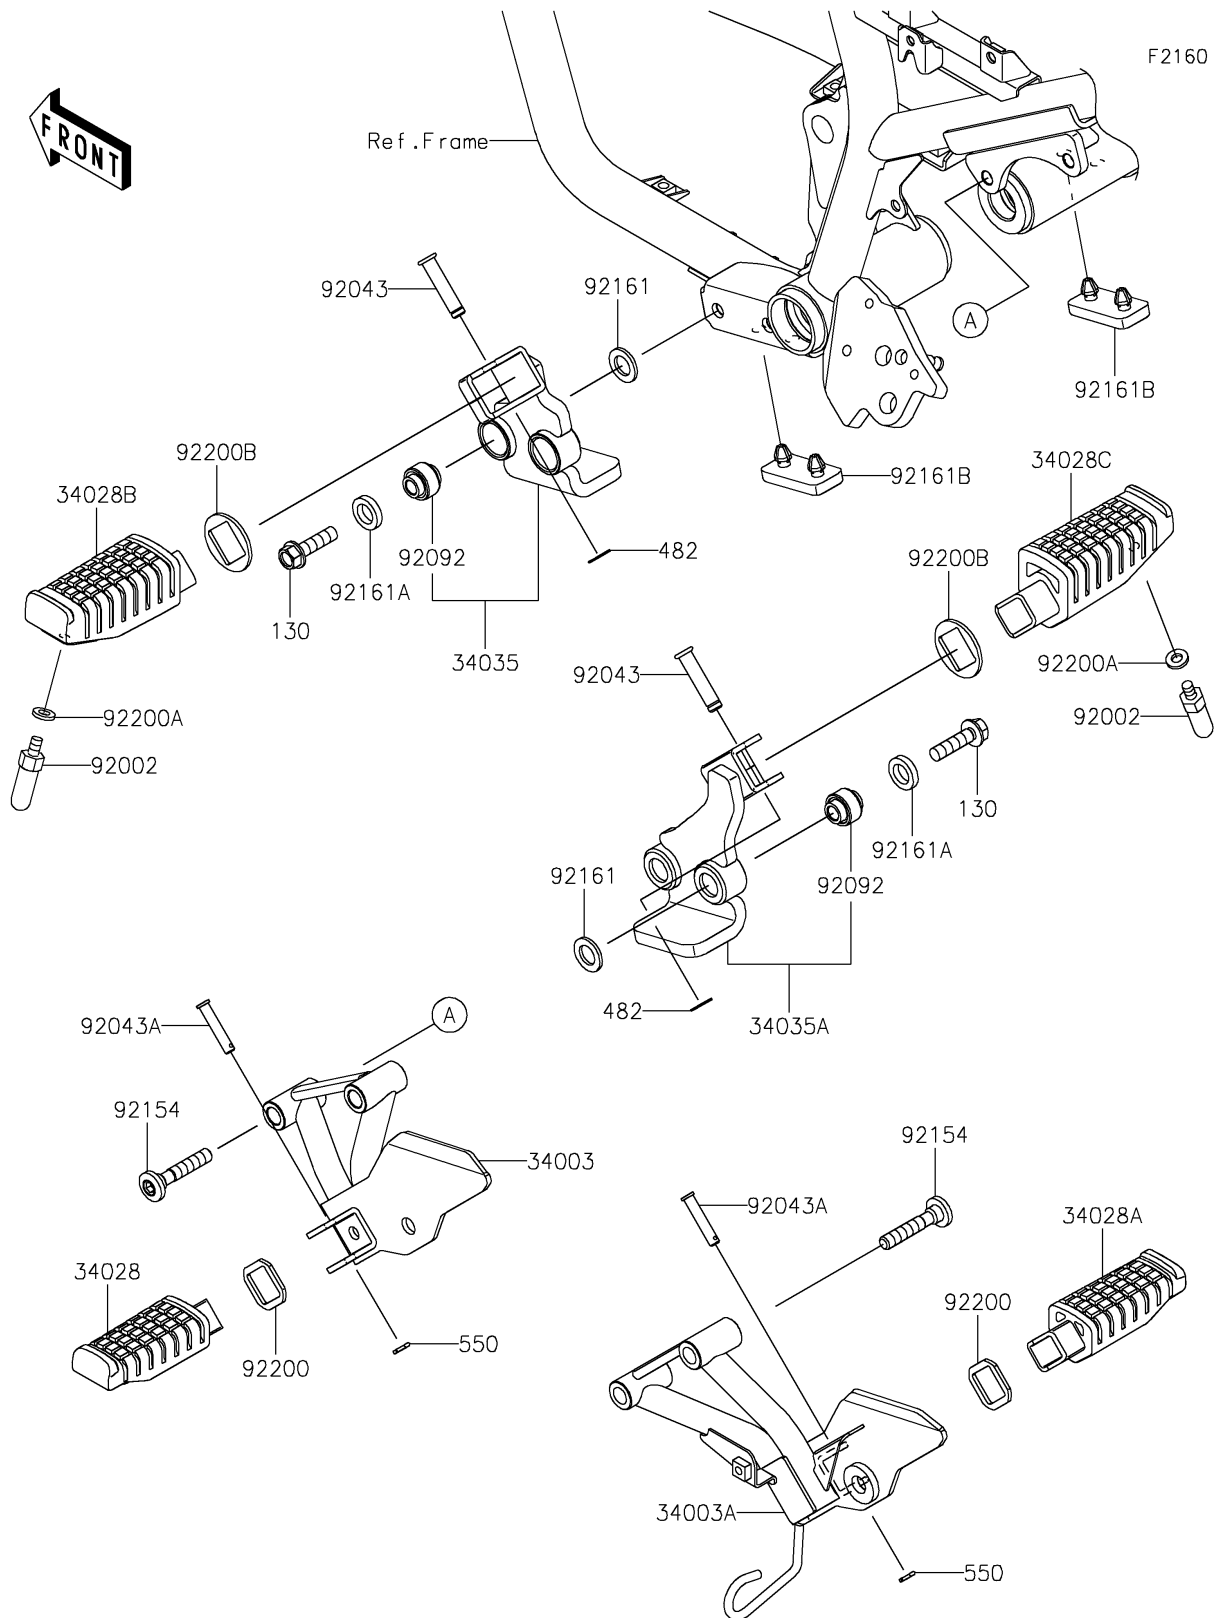

2024 KLR650 S

PARTS DIAGRAM

Footrests

2024 KLR650 S

PARTS LIST

Footrests

ITEM NAME

PART NUMBER

QUANTITY
