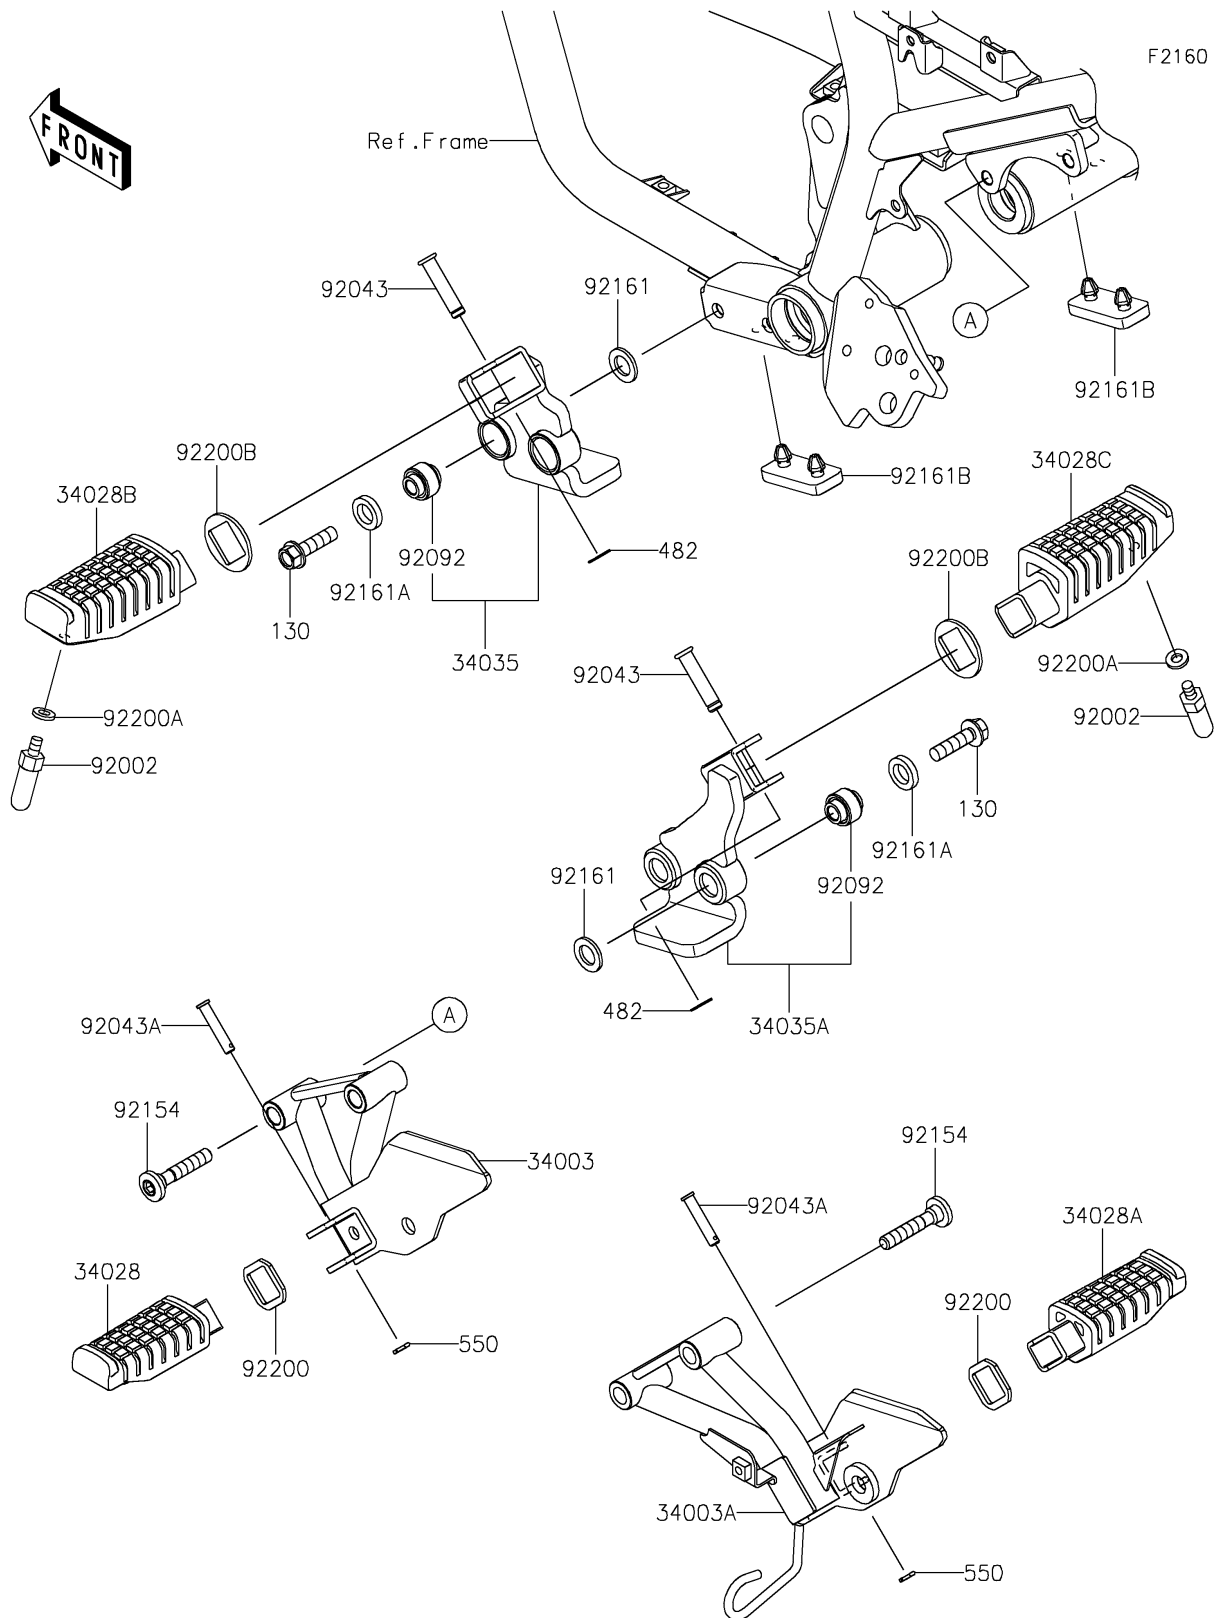

2024 KLR[®] 650 S

PARTS DIAGRAM

Footrests

2024 KLR[®] 650 S

PARTS LIST

Footrests

ITEM NAME

PART NUMBER

QUANTITY
