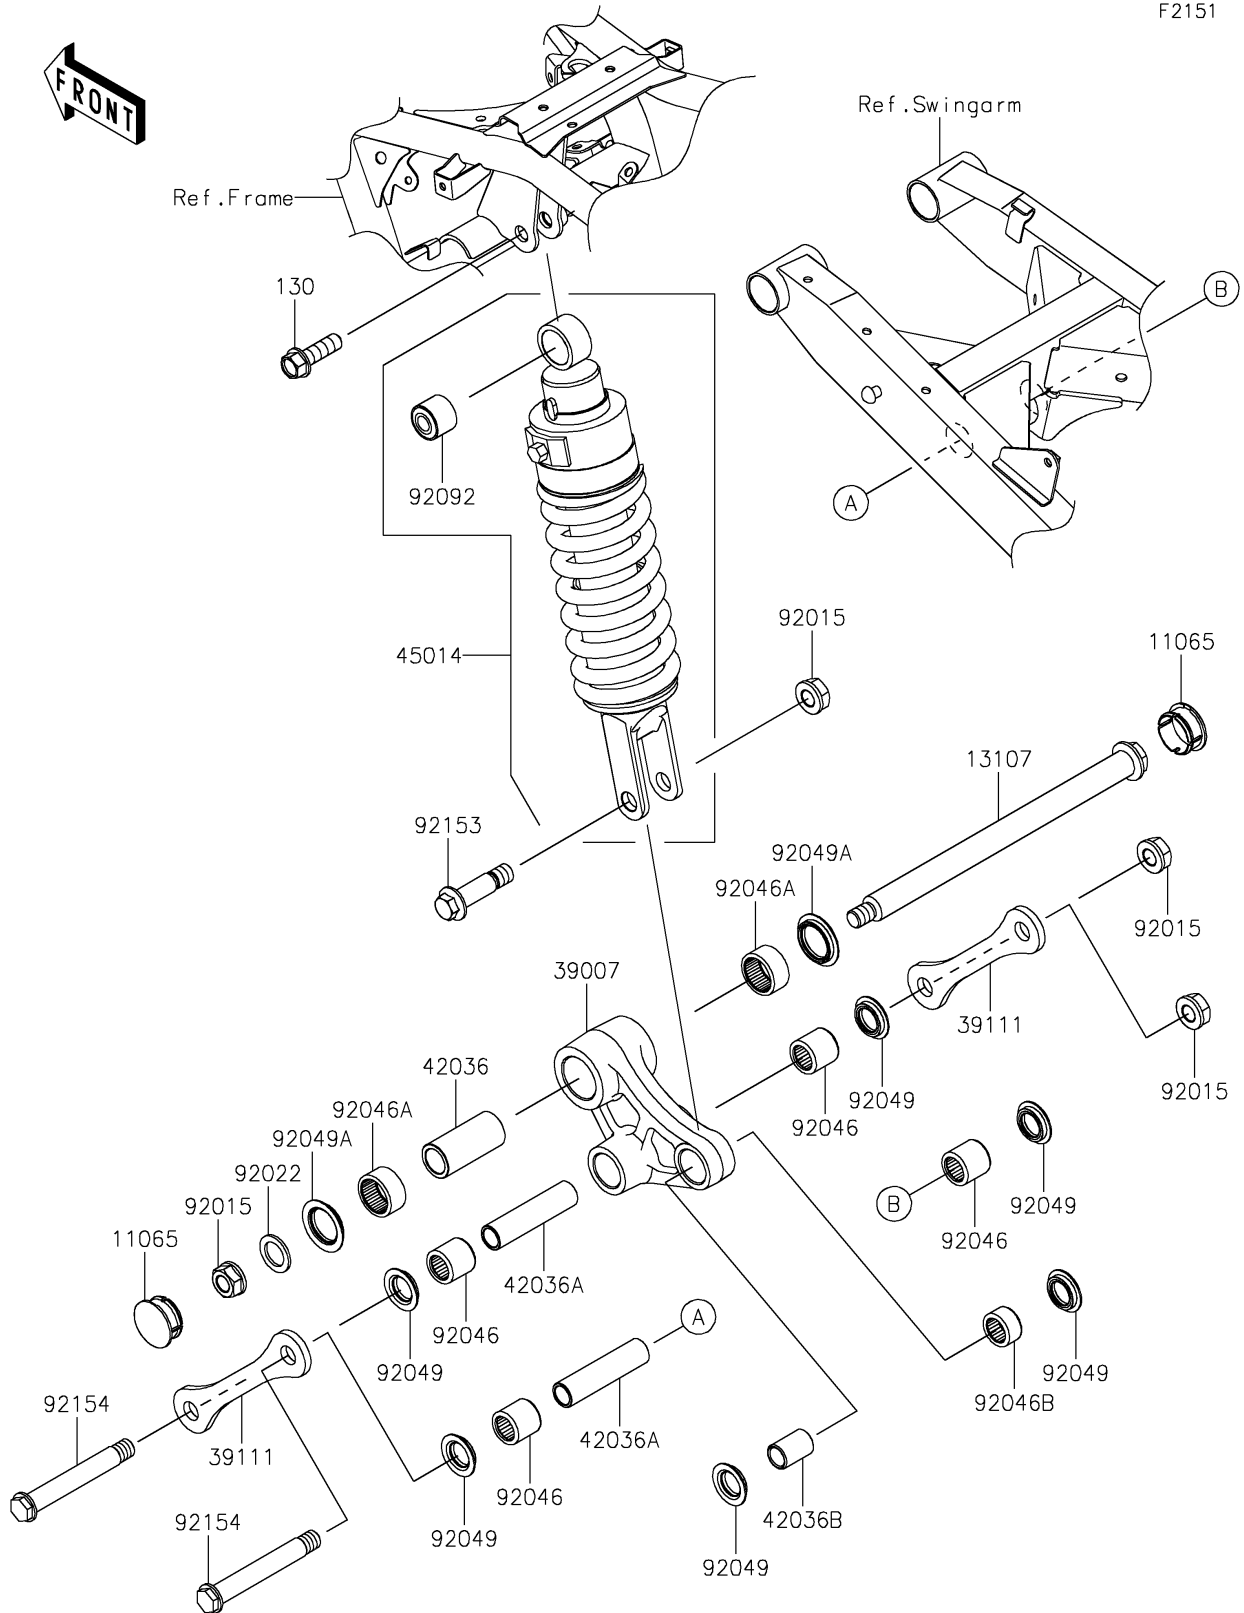

2023 KLR[®] 650 S

PARTS DIAGRAM

Suspension/Shock Absorber

F2151

2023 KLR[®] 650 S

PARTS LIST

Suspension/Shock Absorber

Kawasaki

Let the Good Times Roll[®]

ITEM NAME

PART NUMBER

QUANTITY
