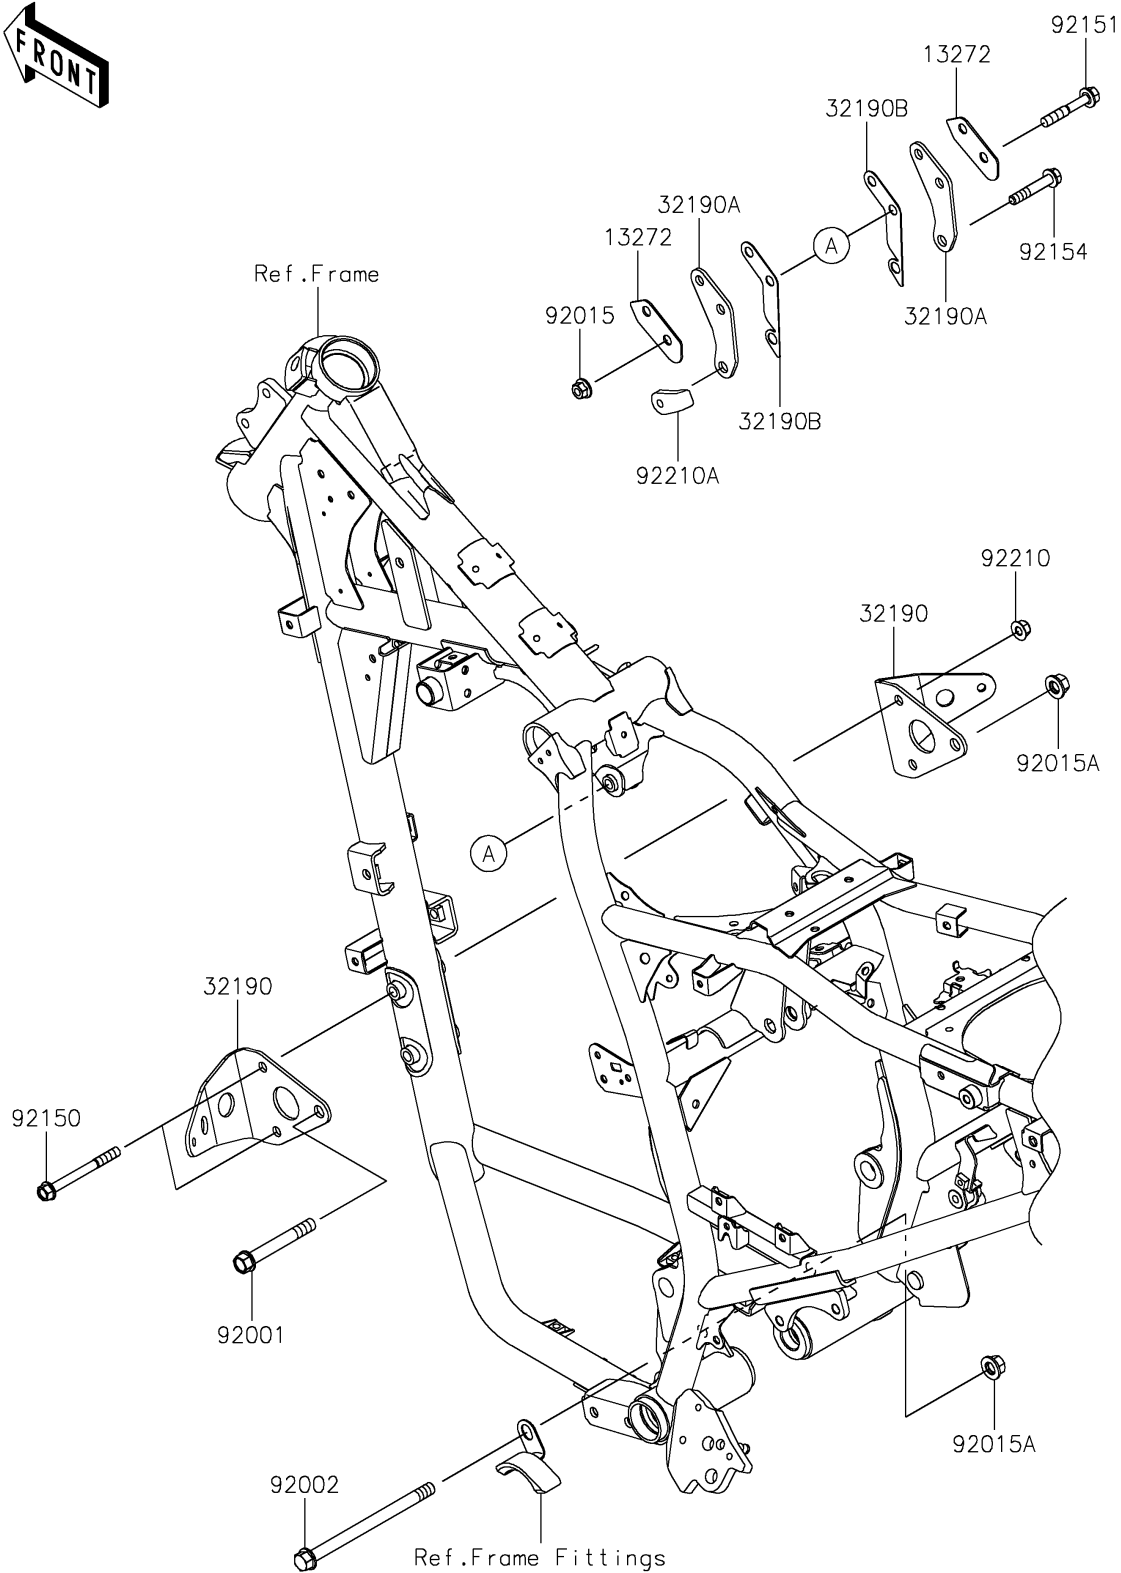

2024 KLR® 650 S

PARTS DIAGRAM

Engine Mount

F2122

2024 KLR[®] 650 S

PARTS LIST

Engine Mount

Kawasaki

Let the Good Times Roll[®]

ITEM NAME

PART NUMBER

QUANTITY
