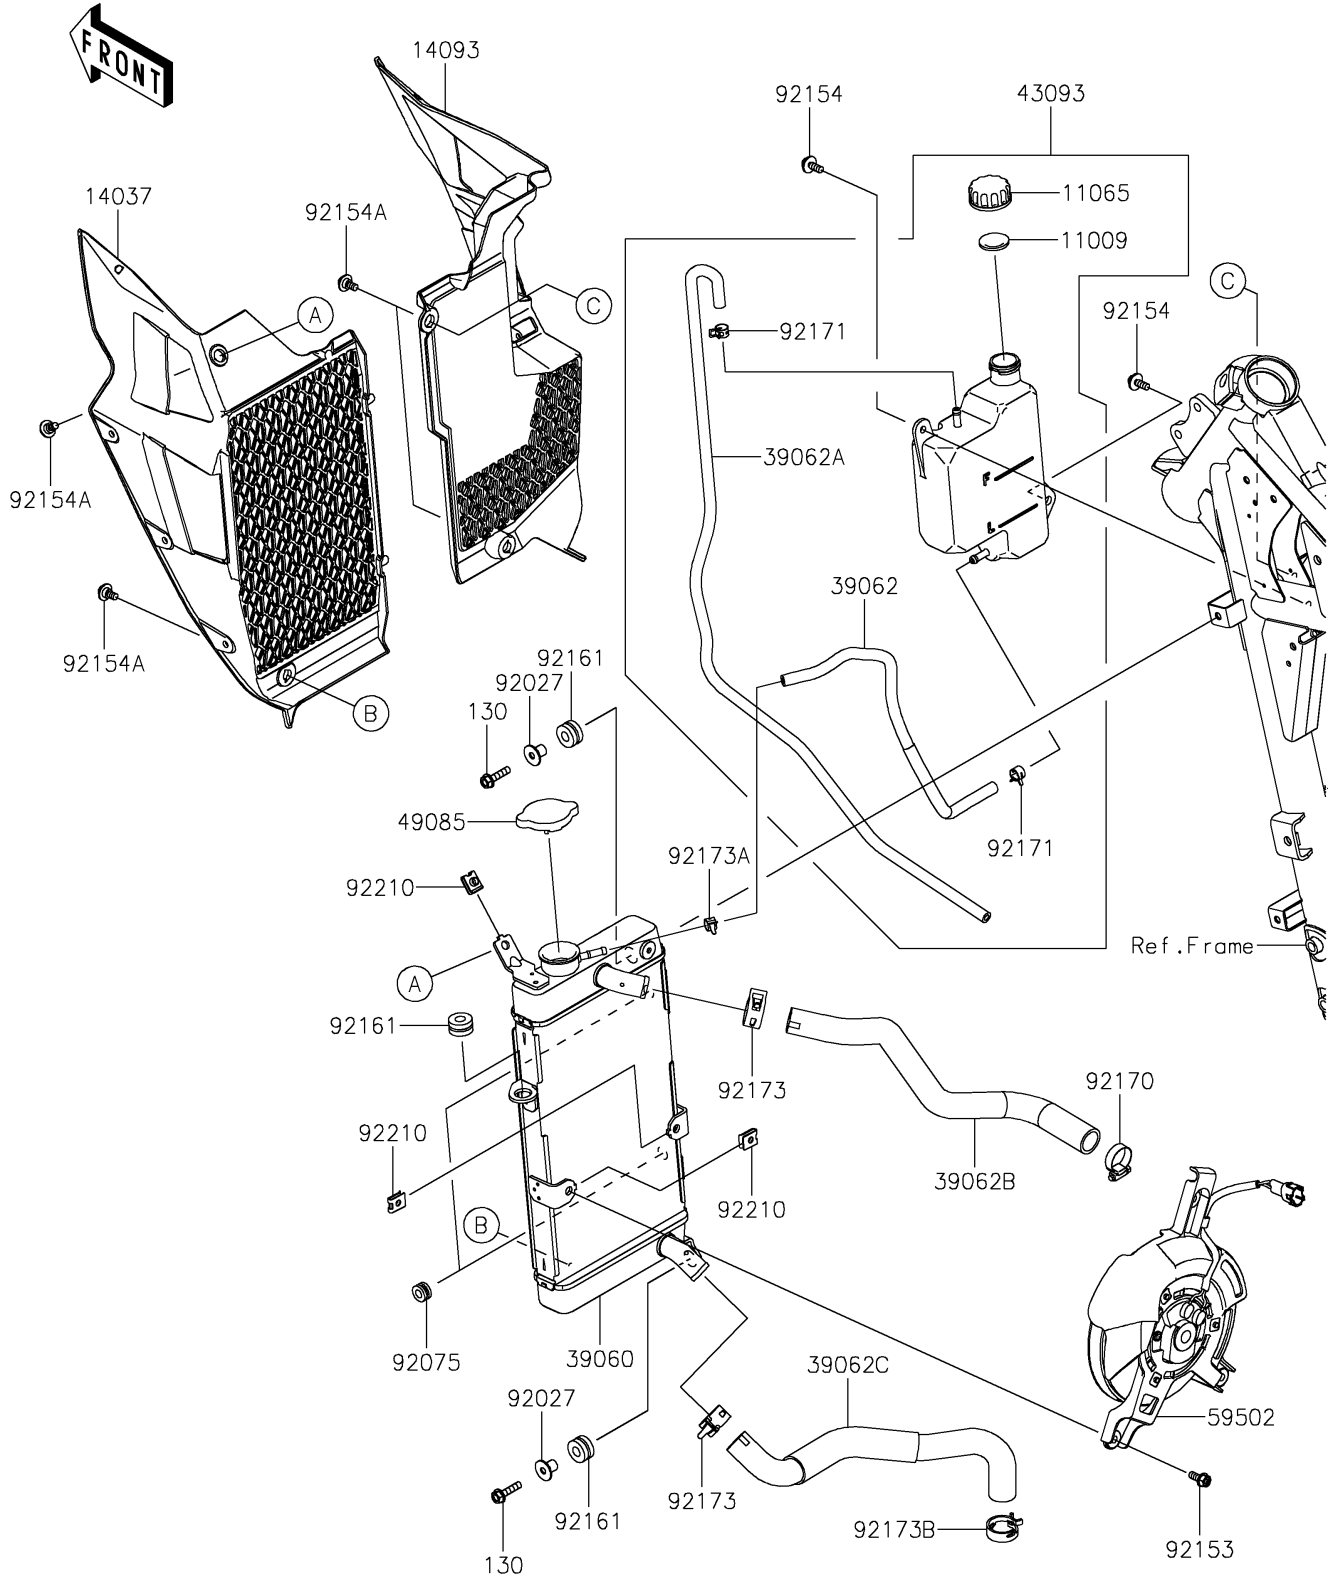

2024 KLR® 650 S

PARTS DIAGRAM

Radiator

E3032

2024 KLR[®] 650 S

PARTS LIST

Radiator

Kawasaki

Let the Good Times Roll[®]

ITEM NAME

PART NUMBER

QUANTITY
