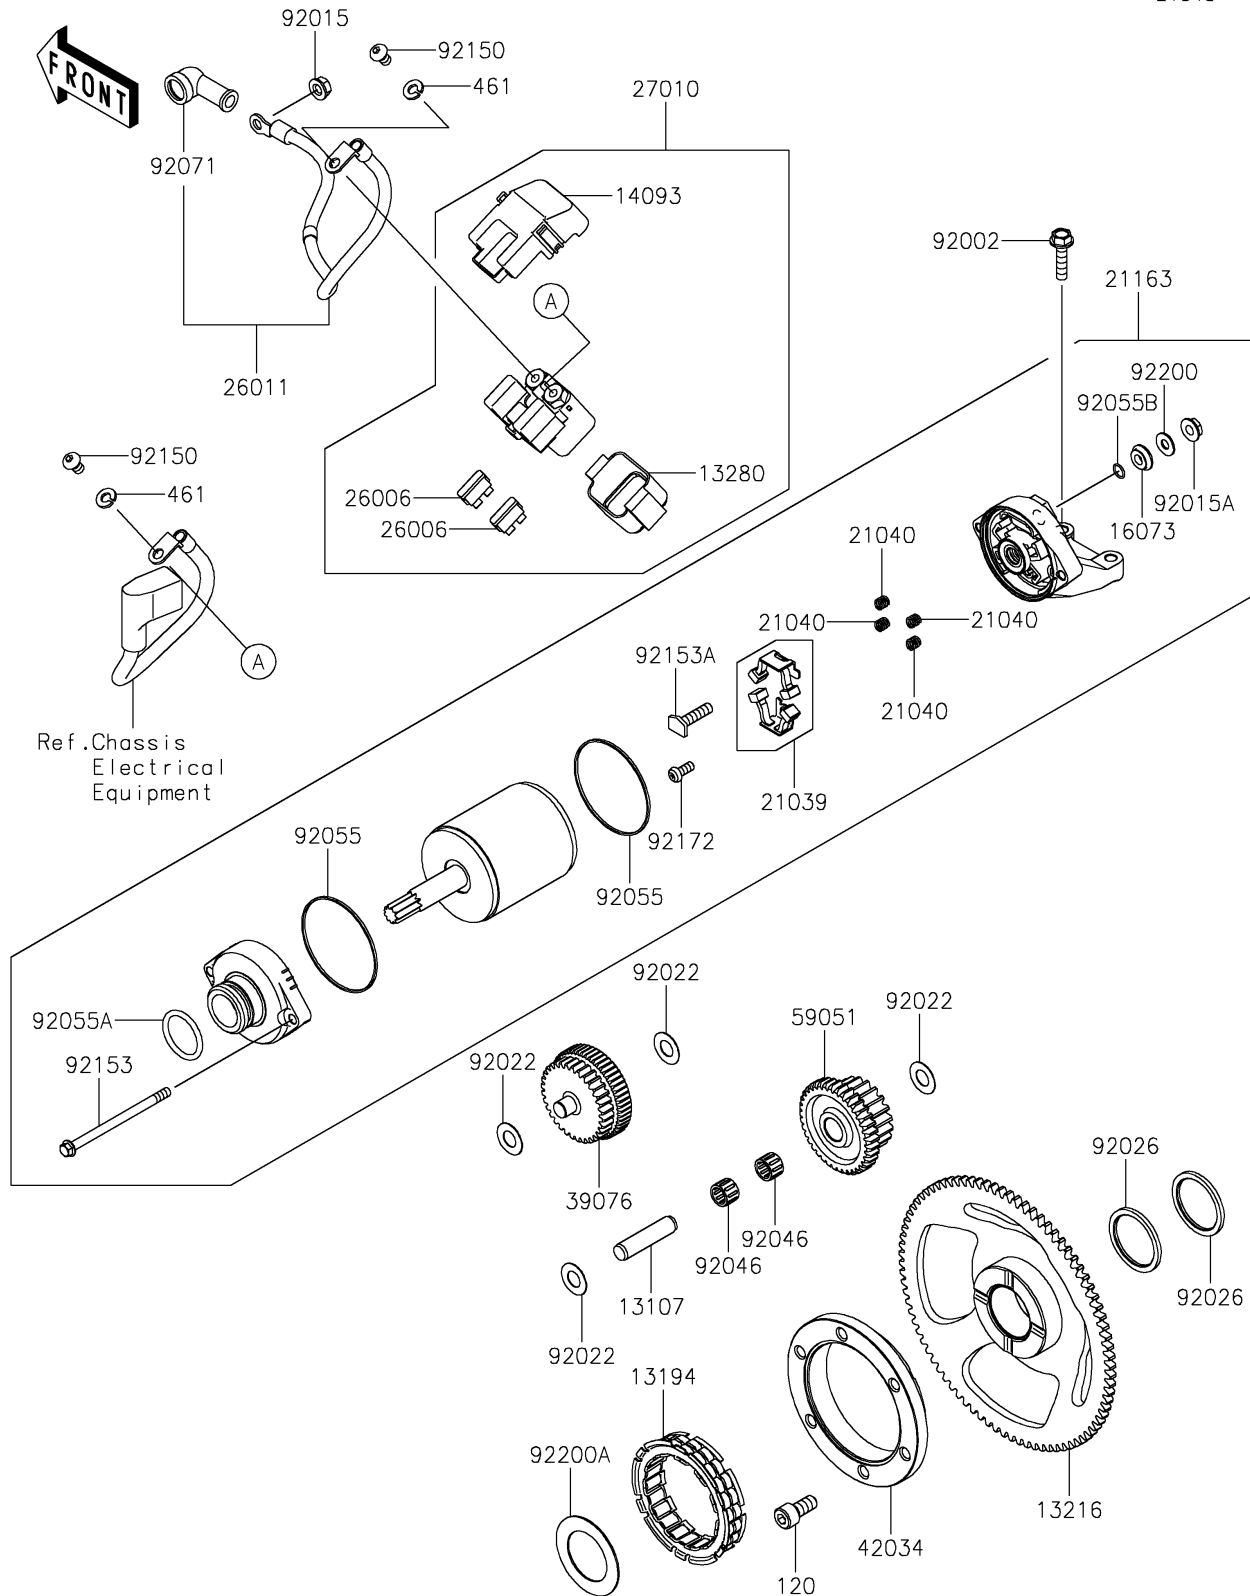

2024 KLR® 650 S

PARTS DIAGRAM

Starter Motor

E1840

2024 KLR[®] 650 S

PARTS LIST

Starter Motor

Kawasaki

Let the Good Times Roll[®]

ITEM NAME

PART NUMBER

QUANTITY
