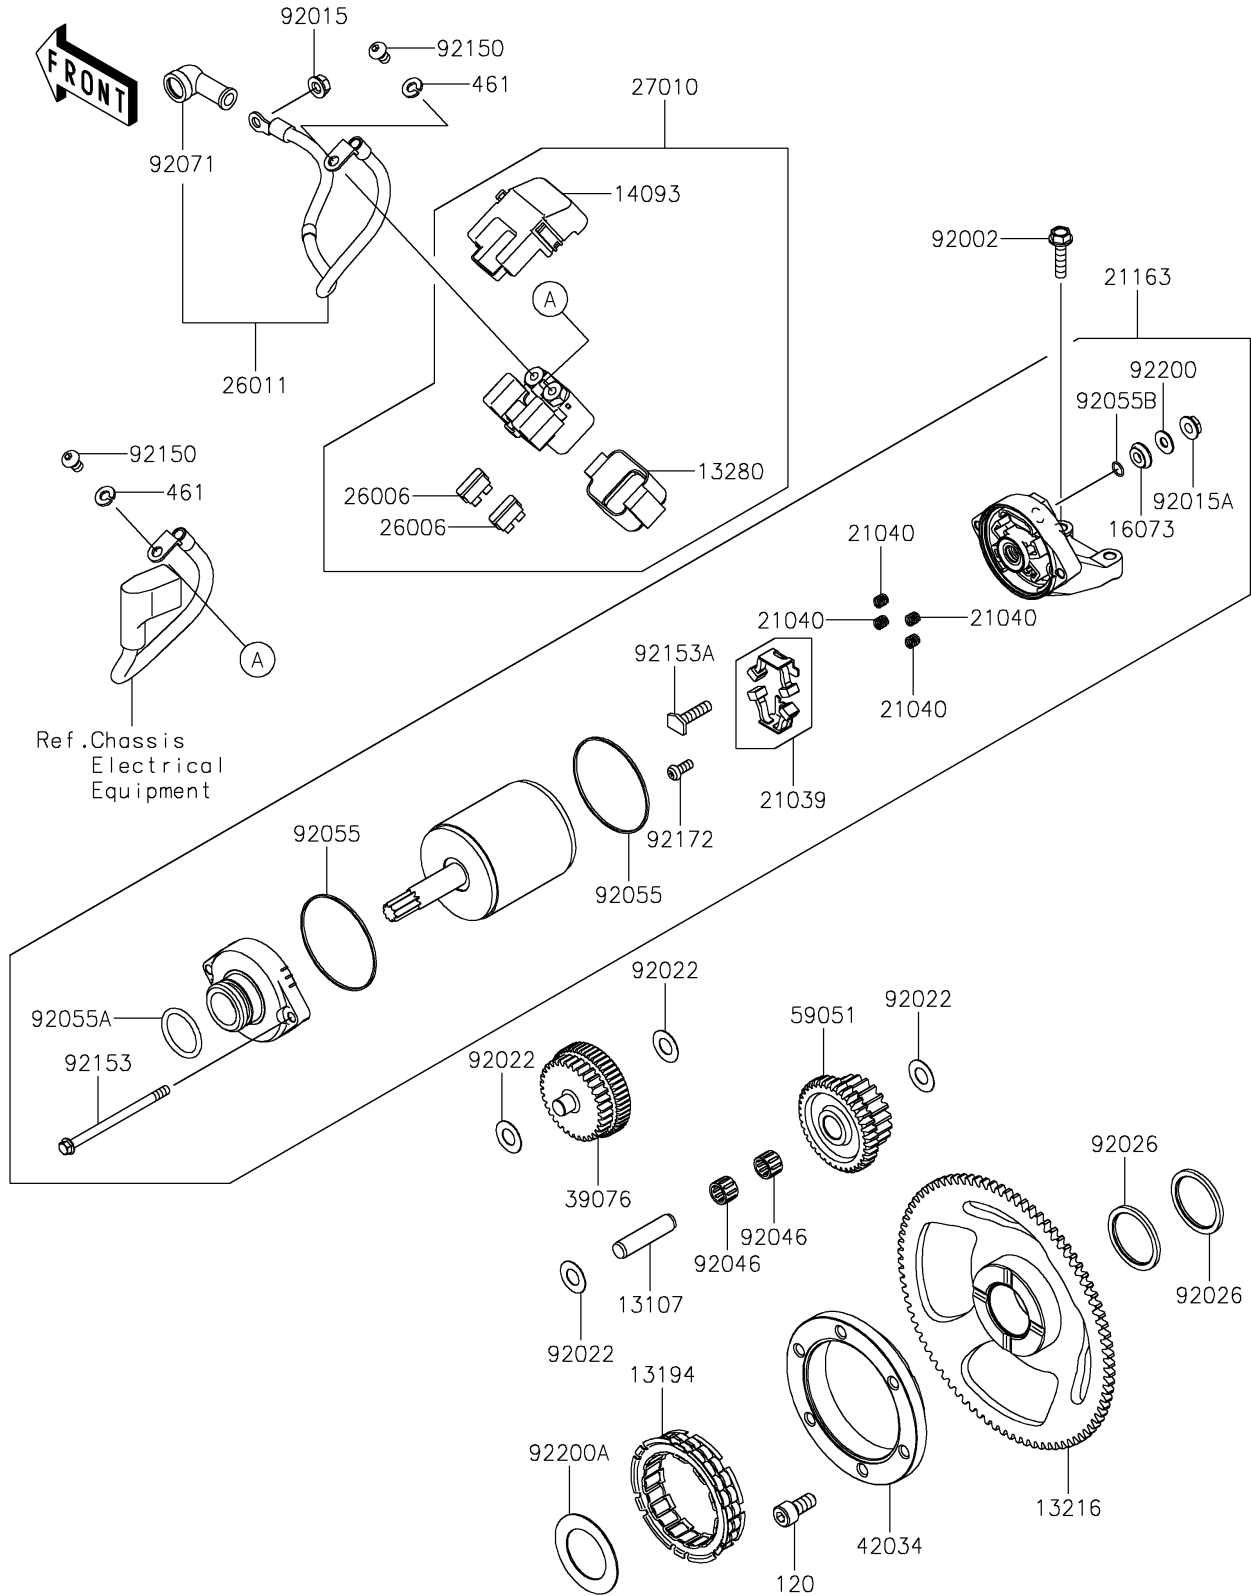

2025 KLR650 S

PARTS DIAGRAM

Starter Motor

E1840

2025 KLR650 S

PARTS LIST

Starter Motor

ITEM NAME	PART NUMBER	QUANTITY
SHAFT,IDLER (Ref # 13107)	13107-1135	1
CLUTCH-ONEWAY (Ref # 13194)	13194-1089	1
GEAR-COMP,ONEWAY CLUTCH (Ref # 13216)	13216-0044	1
HOLDER (Ref # 13280)	13280-0710	1
COVER (Ref # 14093)	14093-0199	1
INSULATOR (Ref # 16073)	16073-0053	1
BRUSH,CARBON (Ref # 21039)	21039-0004	1
SPRING-BRUSH (Ref # 21040)	21040-0003	4
STARTER-ELECTRIC (Ref # 21163)	21163-0790	1
FUSE,BLADE,30A,GREEN (Ref # 26006)	26006-1006	2
WIRE-LEAD,STARTER (Ref # 26011)	26011-1938	1
SWITCH,MAGNETIC (Ref # 27010)	27010-0948	1
LIMITER,STARTER IDLE GEAR (Ref # 39076)	39076-0021	1
COUPLING (Ref # 42034)	42034-1094	1
GEAR-SPUR,20T & 37T (Ref # 59051)	59051-1133	1
BOLT,FLANGED,6X25 (Ref # 92002)	92002-1086	2
NUT,FLANGED,6MM (Ref # 92015)	92015-1367	1
NUT,STARTER MOTOR (Ref # 92015A)	92015-1476	1
WASHER,10.2X20X0.5 (Ref # 92022)	92022-1649	4
SPACER (Ref # 92026)	92026-1474	2
BEARING-NEEDLE,K10X14X10 (Ref # 92046)	92046-1134	2
RING-O (Ref # 92055)	92055-0136	2
RING-O (Ref # 92055A)	92055-1276	1
RING-O,4.5X2.0 (Ref # 92055B)	92055-1370	1
GROMMET (Ref # 92071)	92071-0705	1
BOLT,6X10 (Ref # 92150)	92150-1577	2
BOLT (Ref # 92153)	92153-1850	2
BOLT (Ref # 92153A)	92153-1866	1
SCREW (Ref # 92172)	92172-0334	1

2025 KLR650 S

PARTS LIST

Starter Motor

ITEM NAME	PART NUMBER	QUANTITY
WASHER (Ref # 92200)	92200-0386	1
WASHER,32.2X50 (Ref # 92200A)	92200-0555	1
BOLT-SOCKET,8X18 (Ref # 120)	120CA0818	6
WASHER-SPRING,6MM (Ref # 461)	461DB0600	2