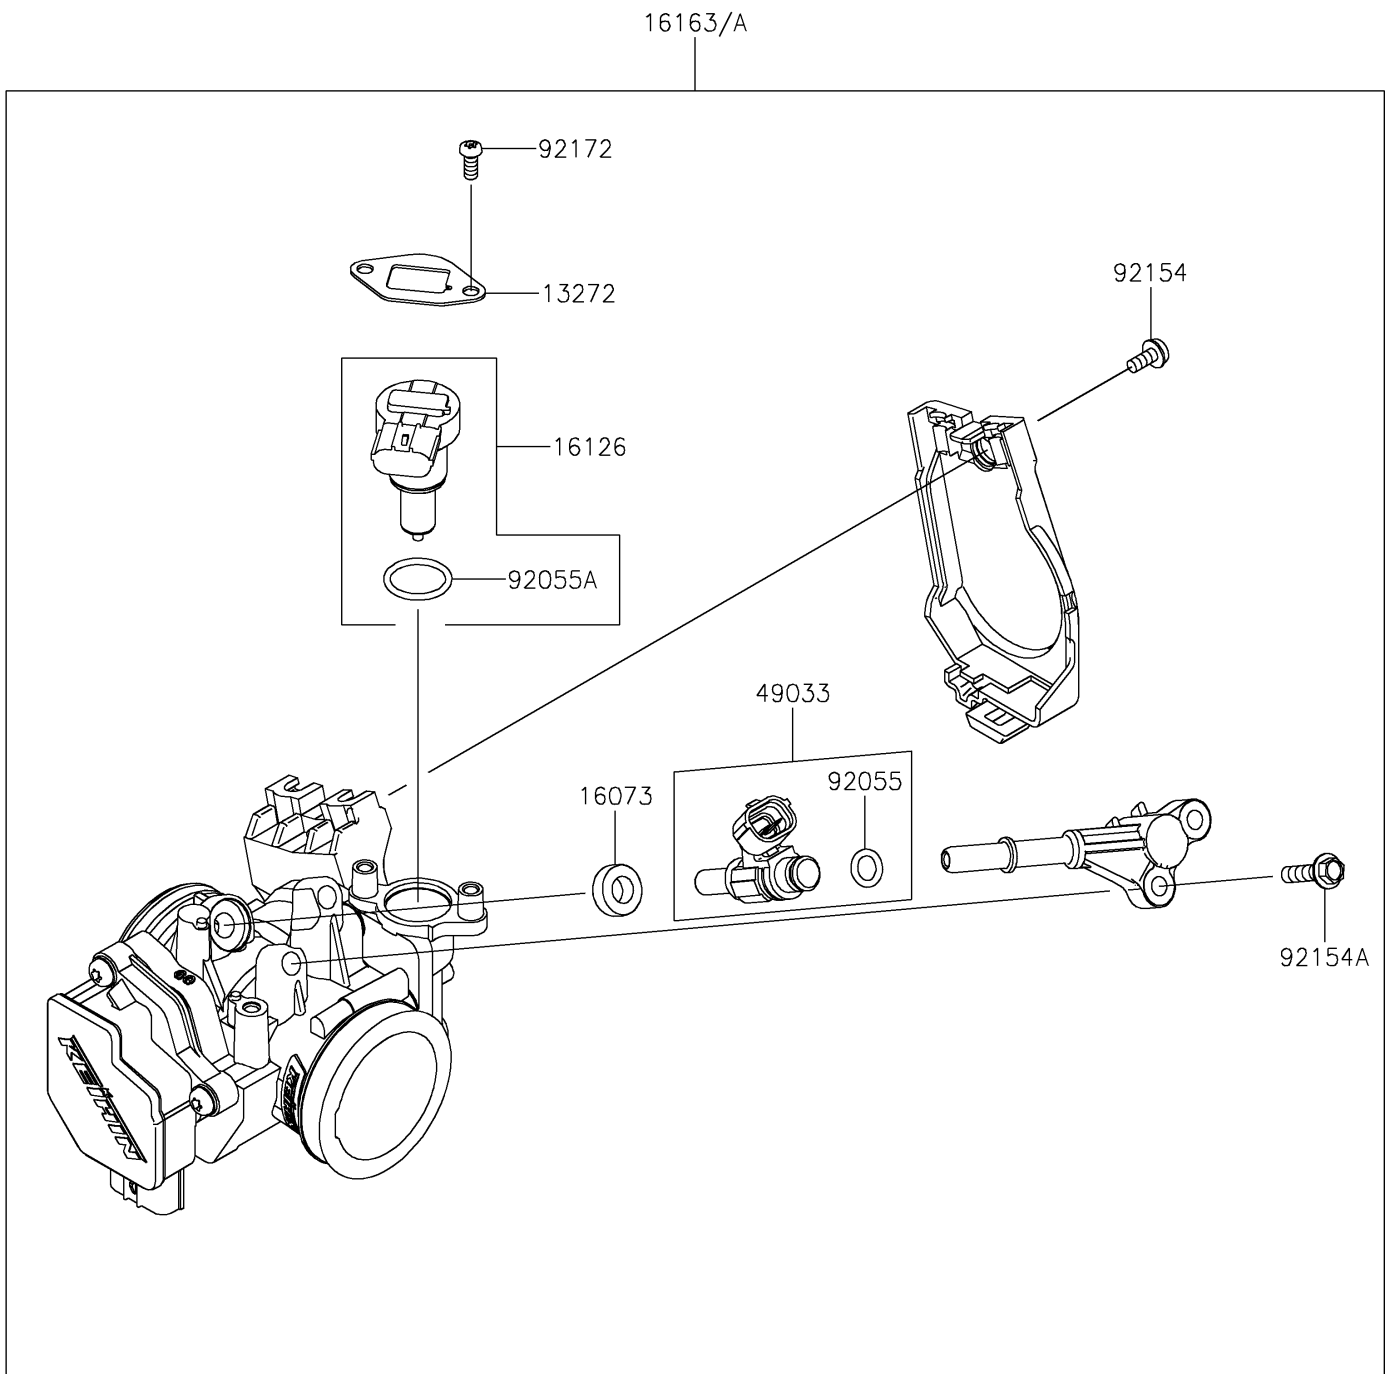

2024 KLR650 S

PARTS DIAGRAM

Throttle

E1510

2024 KLR650 S

PARTS LIST

Throttle

ITEM NAME

PART NUMBER

QUANTITY
