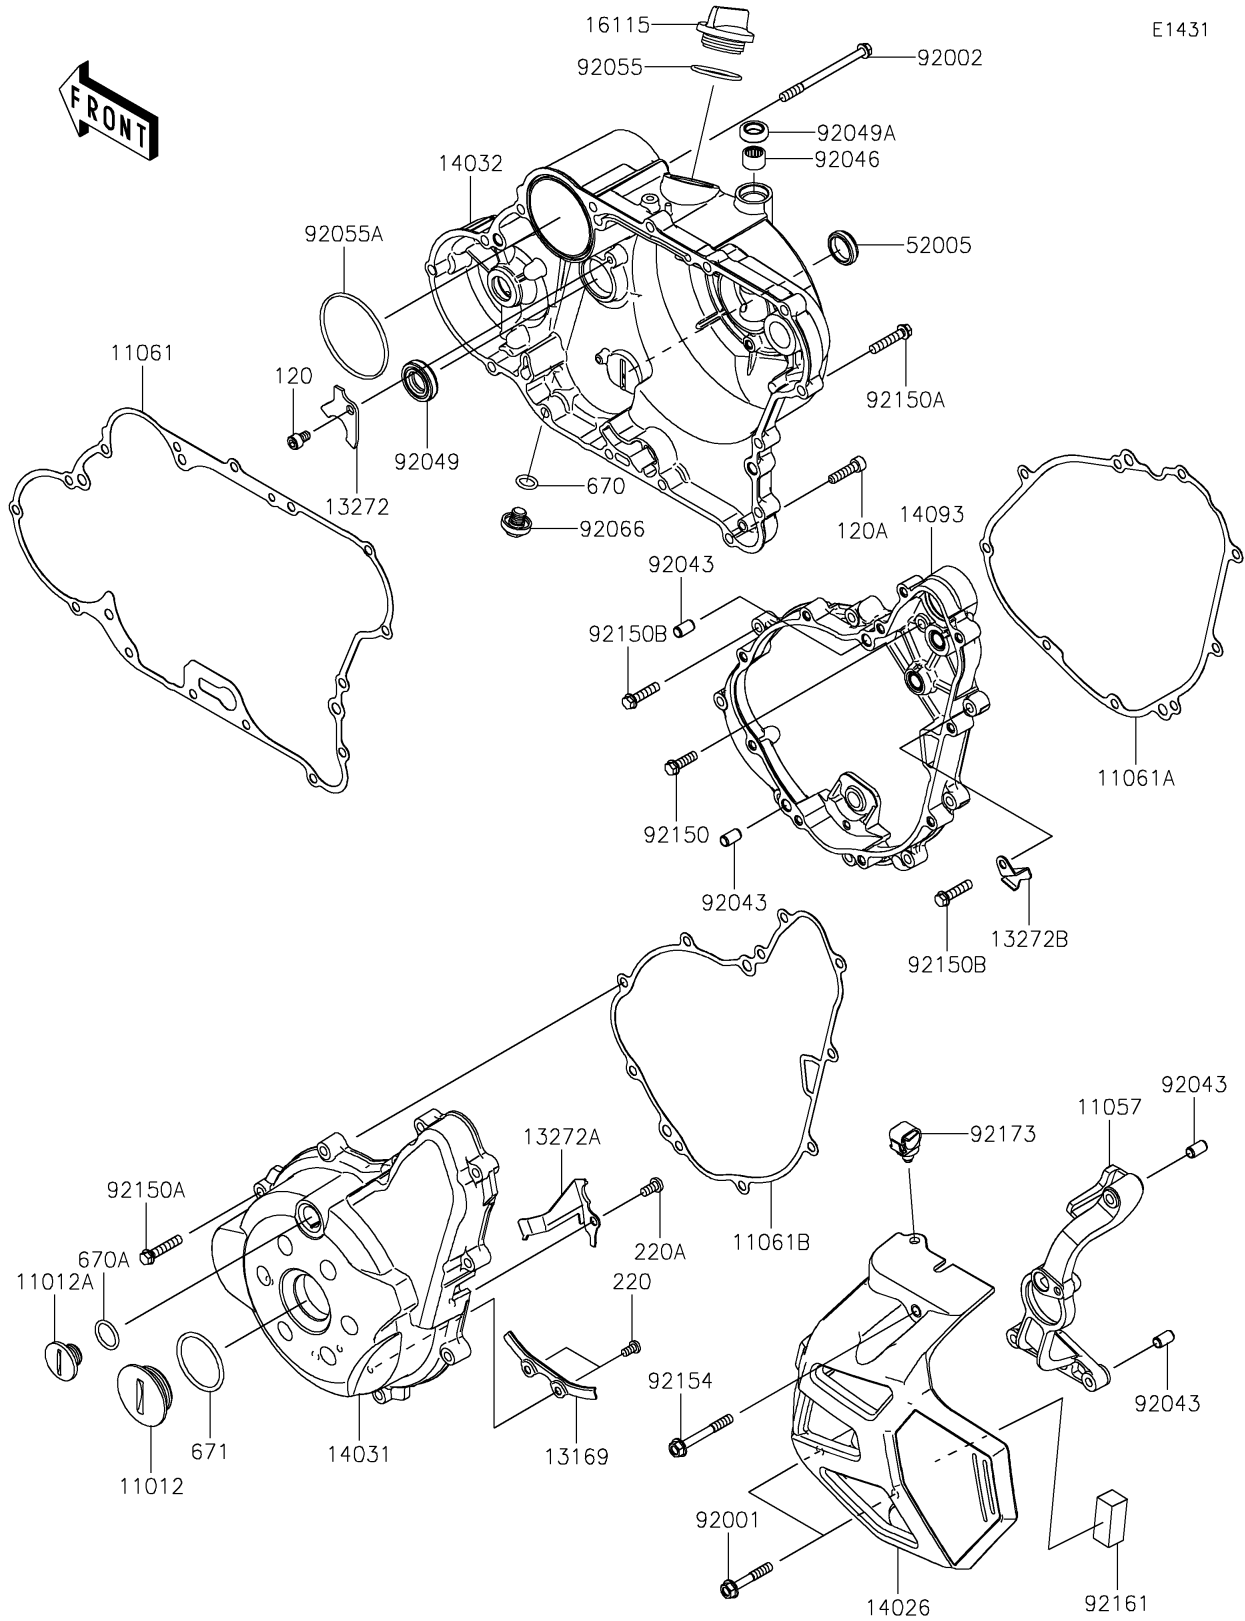

2024 KLR650 S

PARTS DIAGRAM

Engine Cover(s)

2024 KLR650 S

PARTS LIST

Engine Cover(s)

Kawasaki

Let the Good Times Roll®

ITEM NAME

PART NUMBER

QUANTITY
