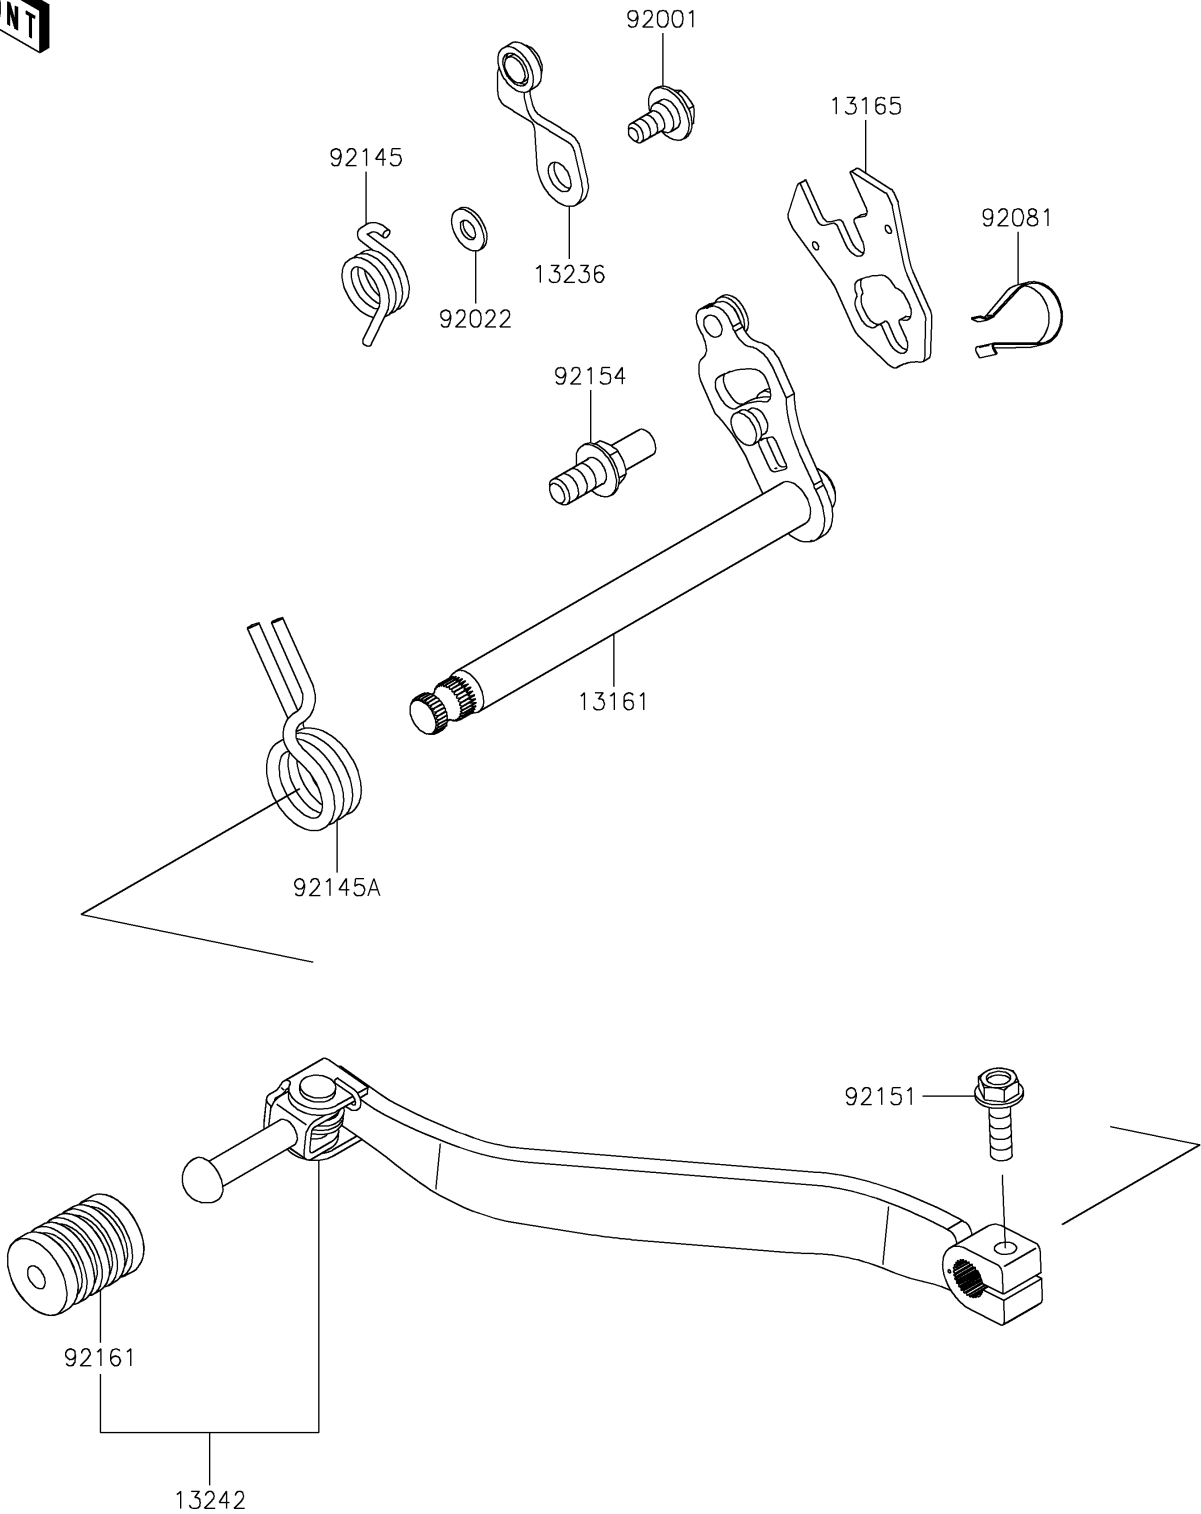

## PARTS DIAGRAM

# 2024 KLR650 S

## PARTS LIST

### Gear Change Mechanism

ITEM NAME	PART NUMBER	QUANTITY
-----------	-------------	----------

---