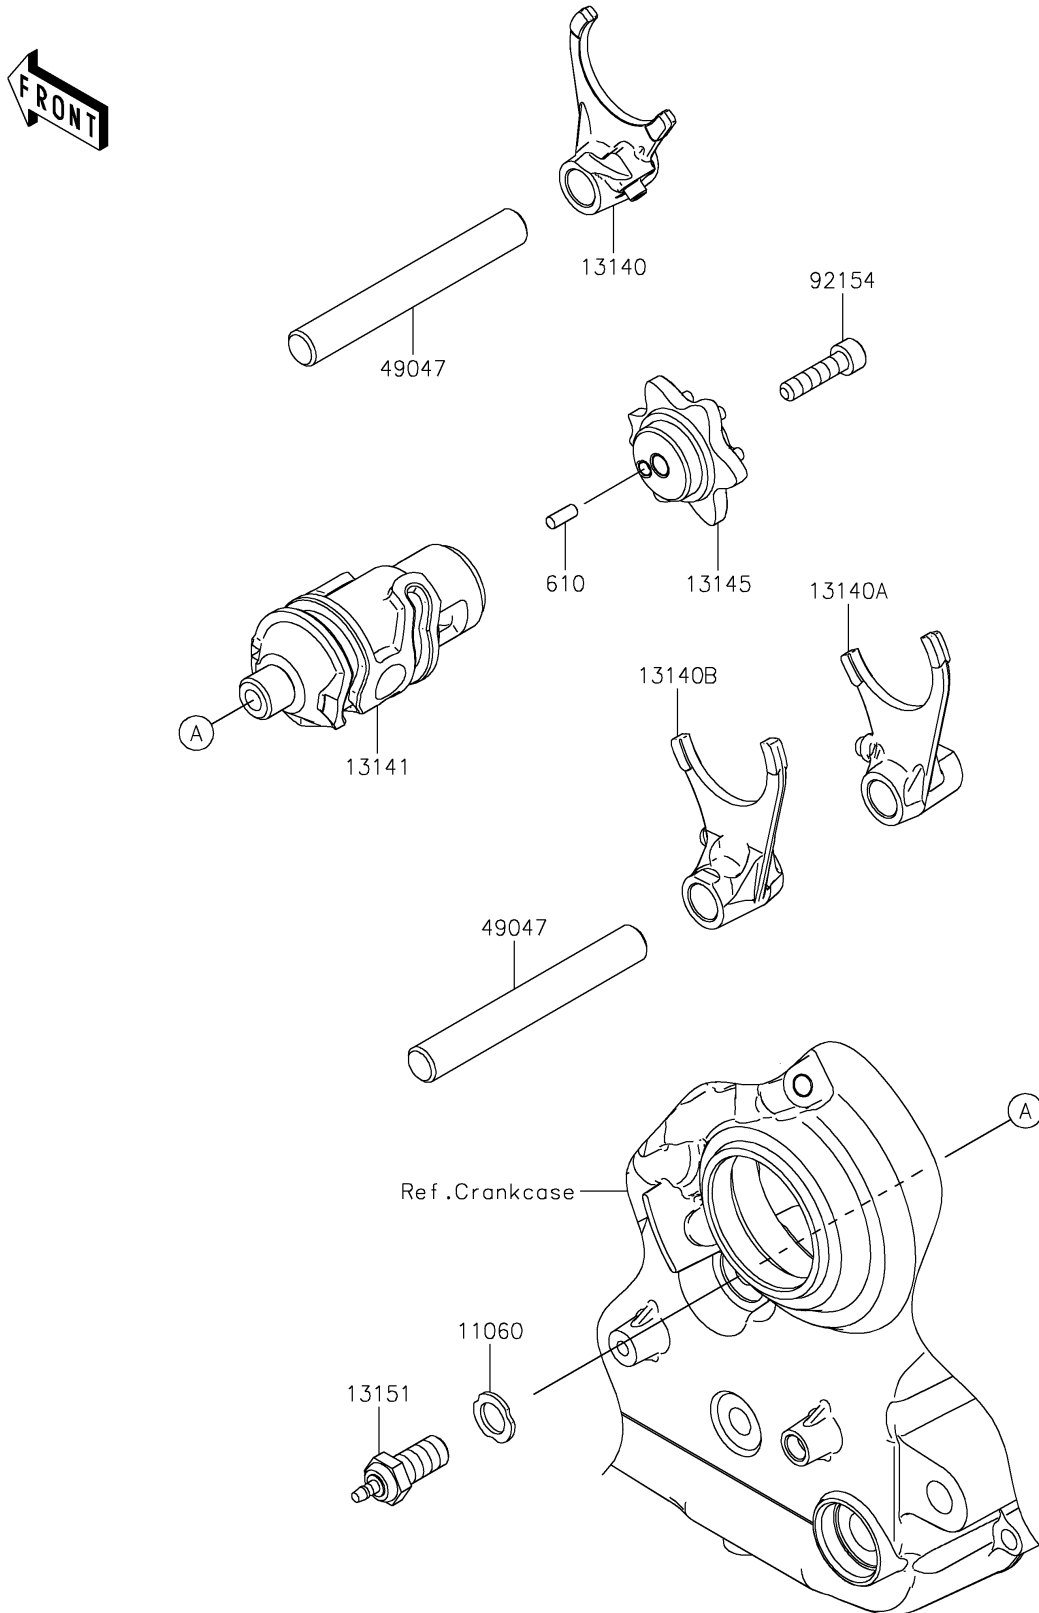

2024 KLR650 S

PARTS DIAGRAM

Gear Change Drum/Shift Fork(s)

E1362

2024 KLR650 S

PARTS LIST

Gear Change Drum/Shift Fork(s)

ITEM NAME

PART NUMBER

QUANTITY
