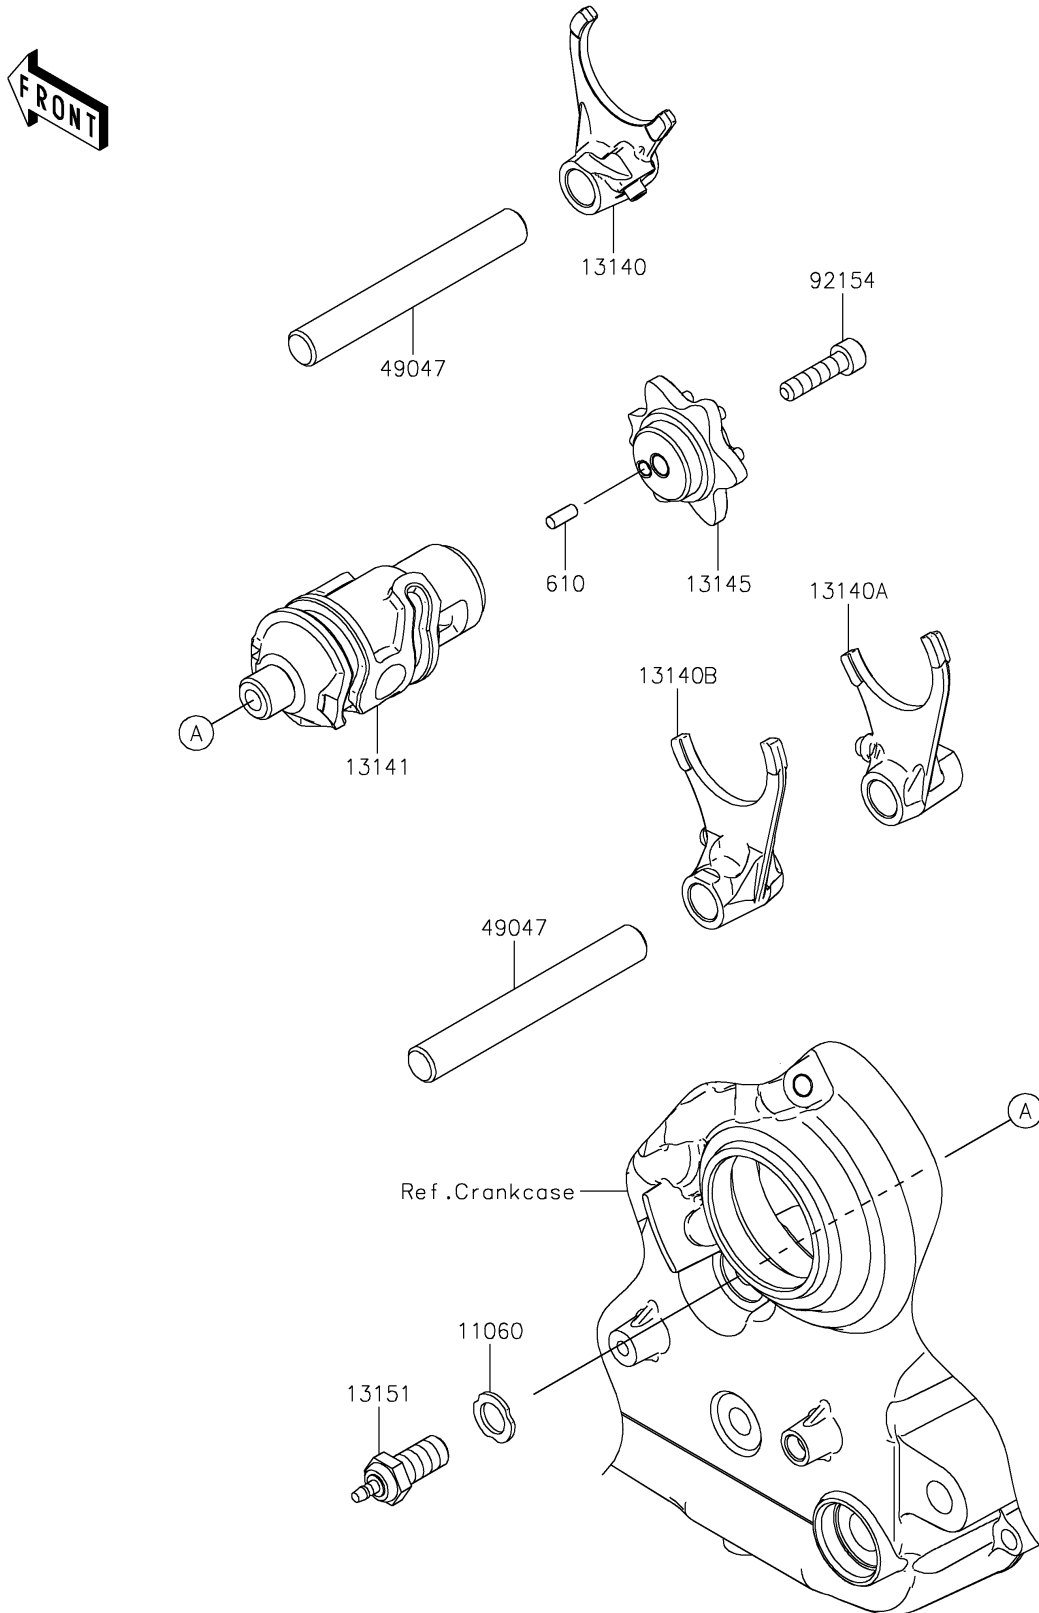

2024 KLR® 650 S

PARTS DIAGRAM

Gear Change Drum/Shift Fork(s)

E1362

2024 KLR[®] 650 S

PARTS LIST

Gear Change Drum/Shift Fork(s)

ITEM NAME

PART NUMBER

QUANTITY
