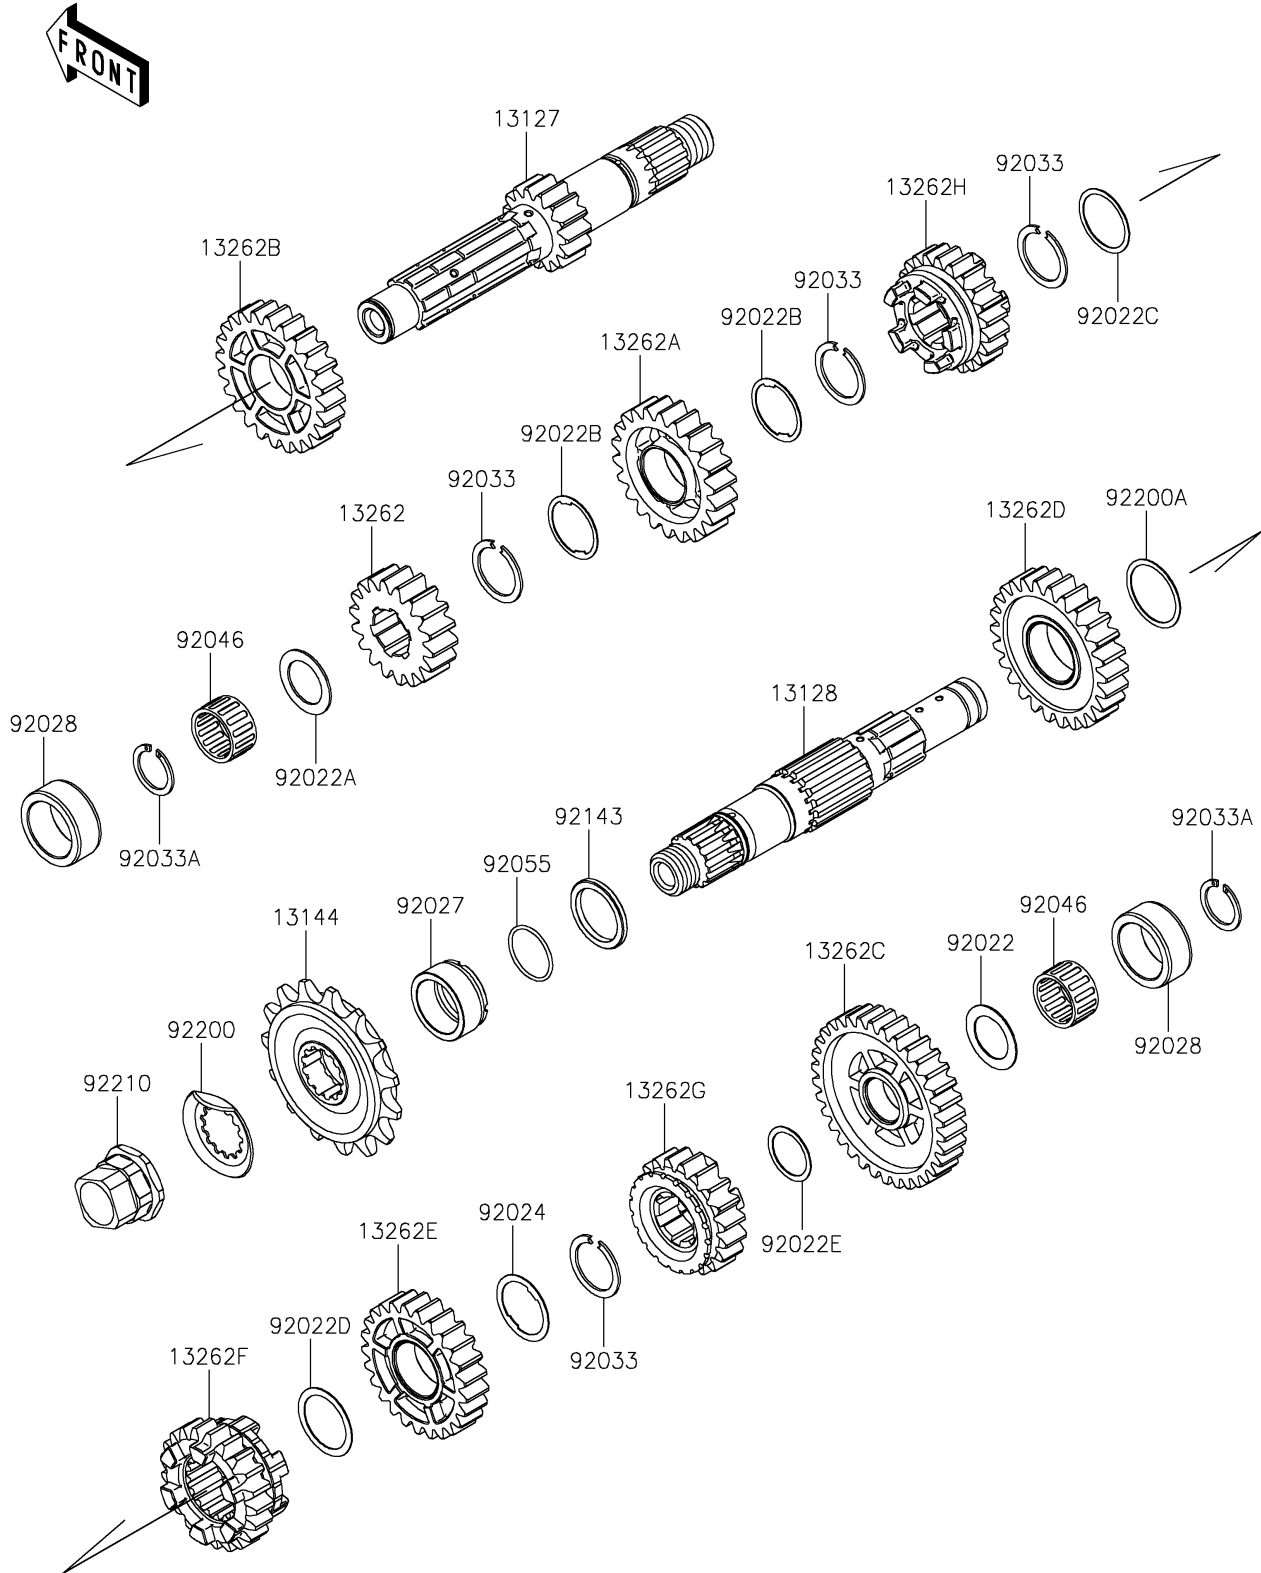

2024 KLR650 S

PARTS DIAGRAM

Transmission

E1361

2024 KLR650 S

PARTS LIST

Transmission

ITEM NAME	PART NUMBER	QUANTITY
-----------	-------------	----------
