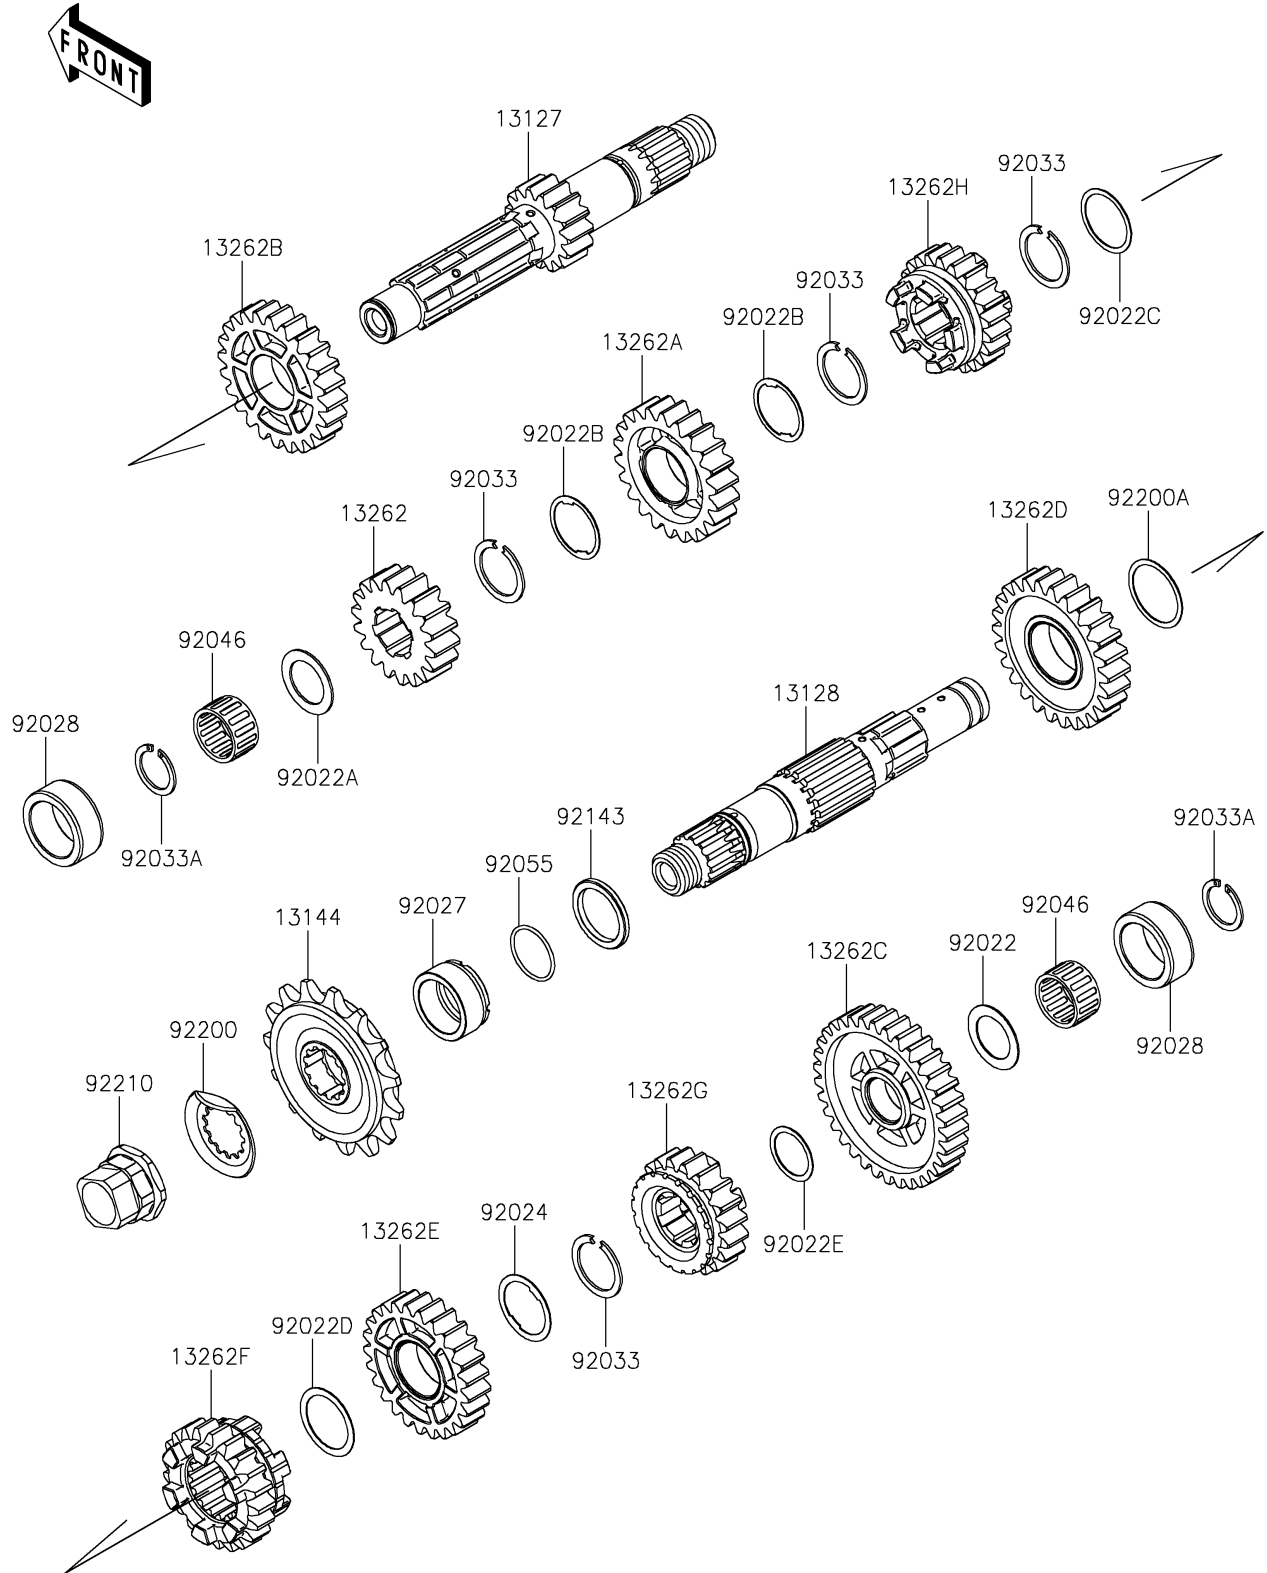

2024 KLR® 650 S

PARTS DIAGRAM

Transmission

E1361

2024 KLR[®] 650 S

PARTS LIST

Transmission

ITEM NAME

PART NUMBER

QUANTITY
