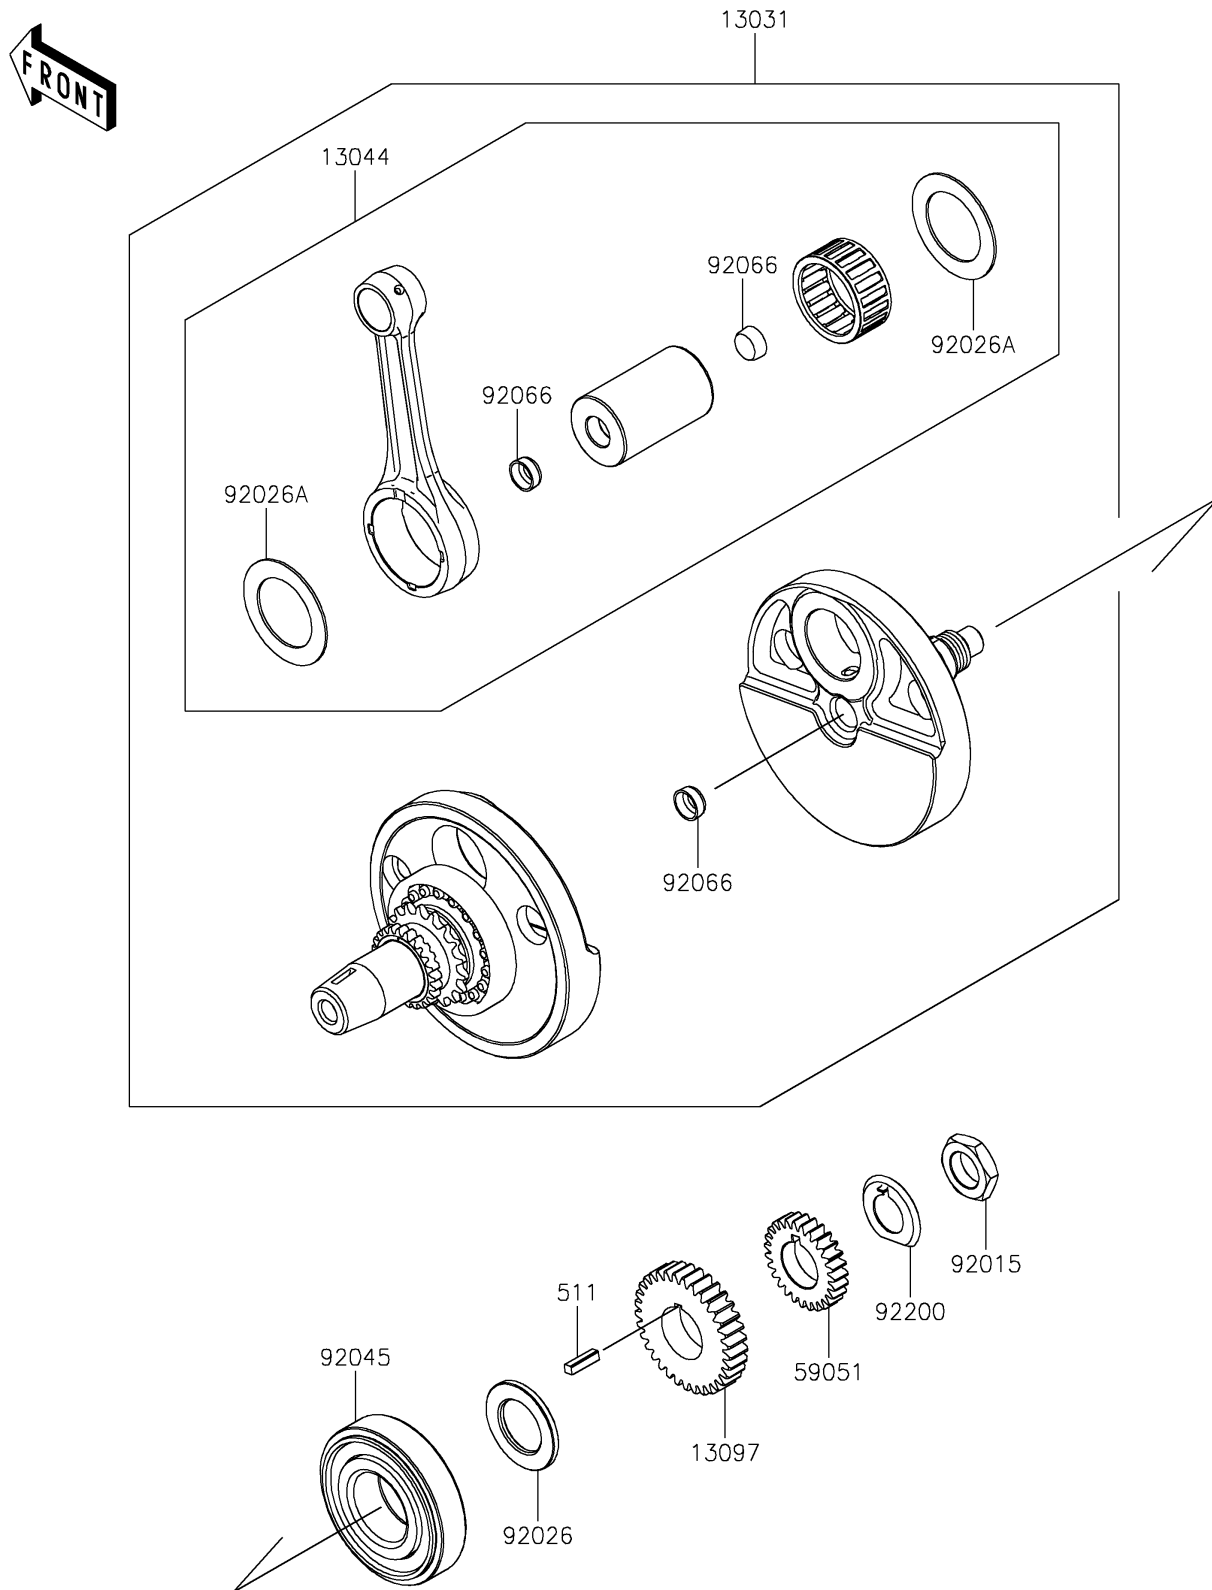

2024 KLR[®] 650 S

PARTS DIAGRAM

Crankshaft

E1321

2024 KLR[®] 650 S

PARTS LIST

Crankshaft

ITEM NAME

PART NUMBER

QUANTITY
