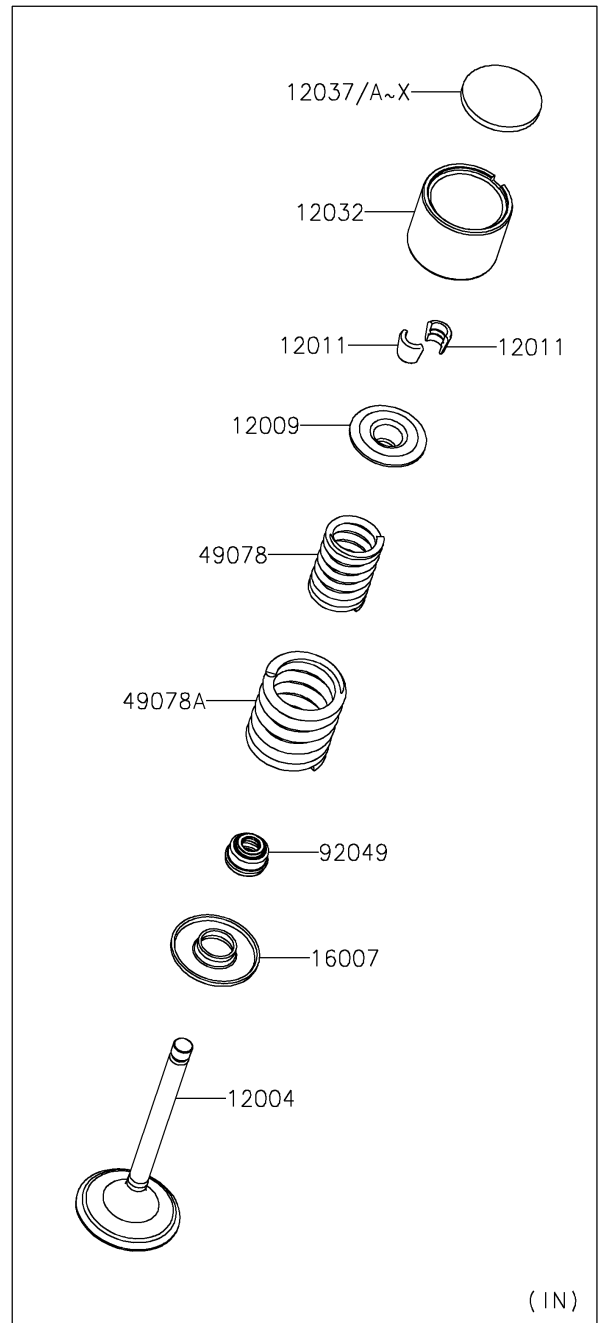

2024 KLR650 S

PARTS DIAGRAM

Valve(s)

E1210

2024 KLR650 S

PARTS LIST

Valve(s)

ITEM NAME

PART NUMBER

QUANTITY
