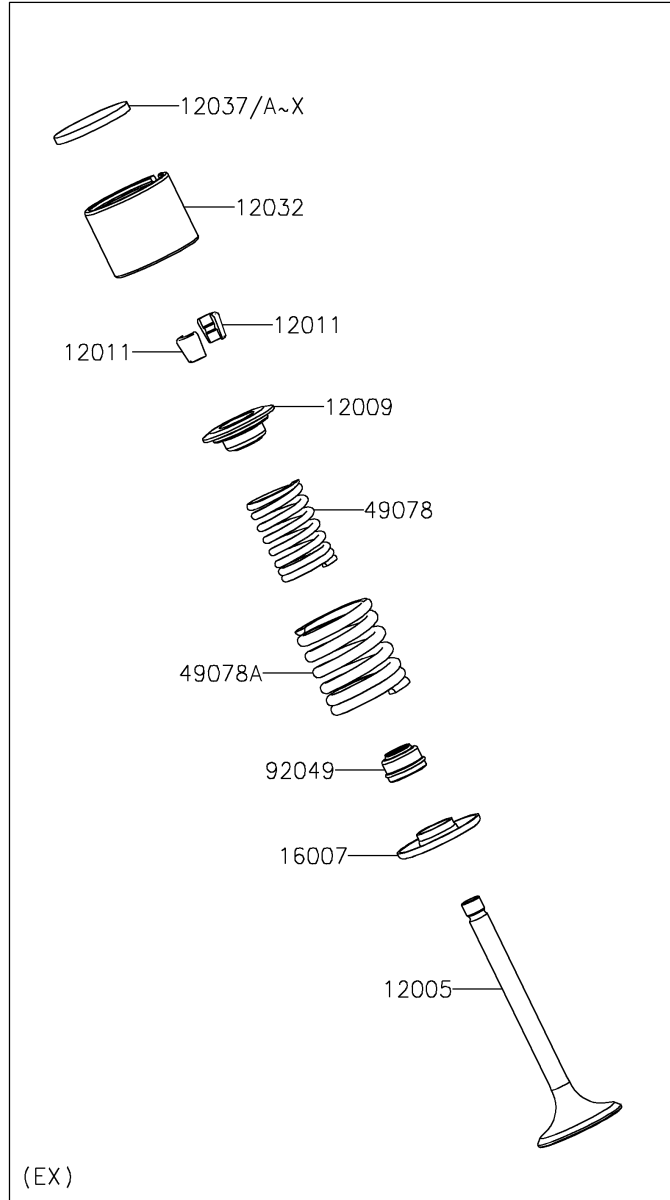

2024 KLR650 S

PARTS DIAGRAM

Valve(s)

E1210

2024 KLR650 S

PARTS LIST

Valve(s)

ITEM NAME

PART NUMBER

QUANTITY
