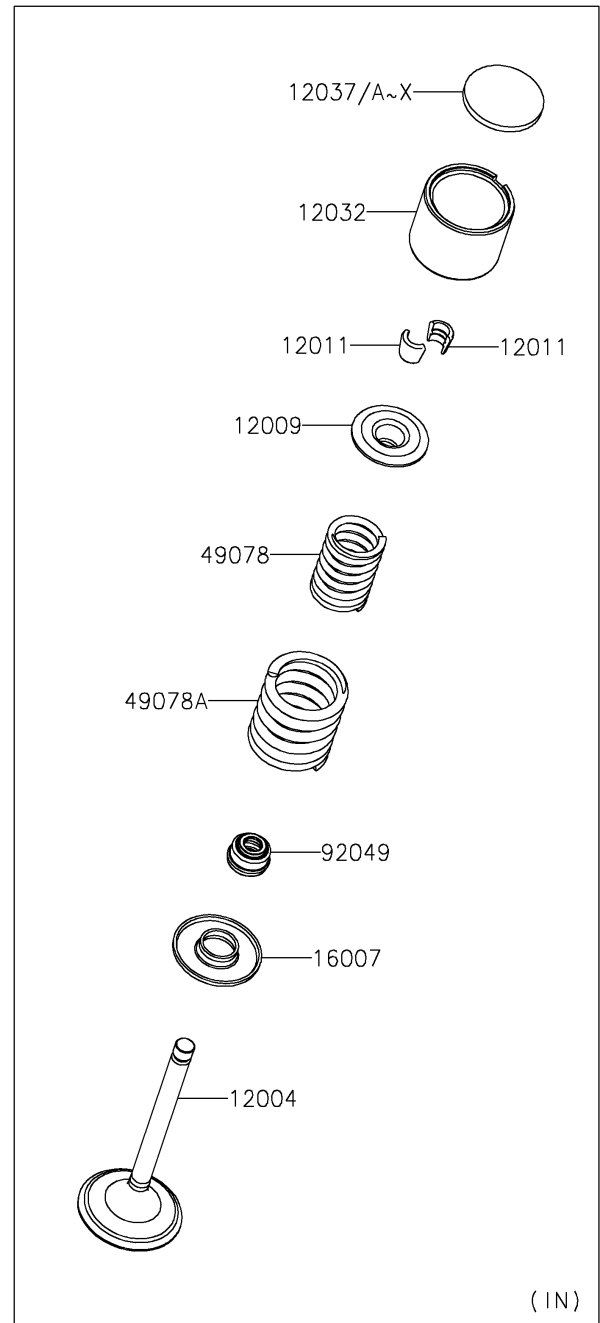

2024 KLR® 650 S

PARTS DIAGRAM

Valve(s)

E1210

2024 KLR[®] 650 S

PARTS LIST

Valve(s)

ITEM NAME

PART NUMBER

QUANTITY
