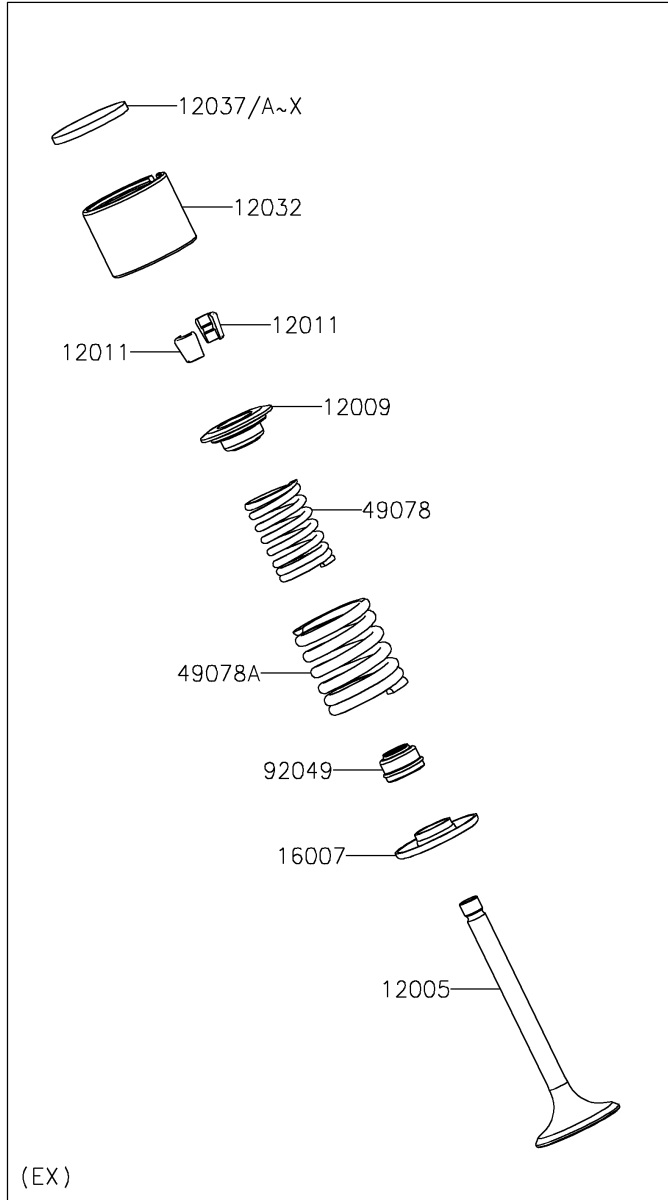

2024 KLR® 650 S

PARTS DIAGRAM

Valve(s)

E1210

2024 KLR[®] 650 S

PARTS LIST

Valve(s)

ITEM NAME

PART NUMBER

QUANTITY
