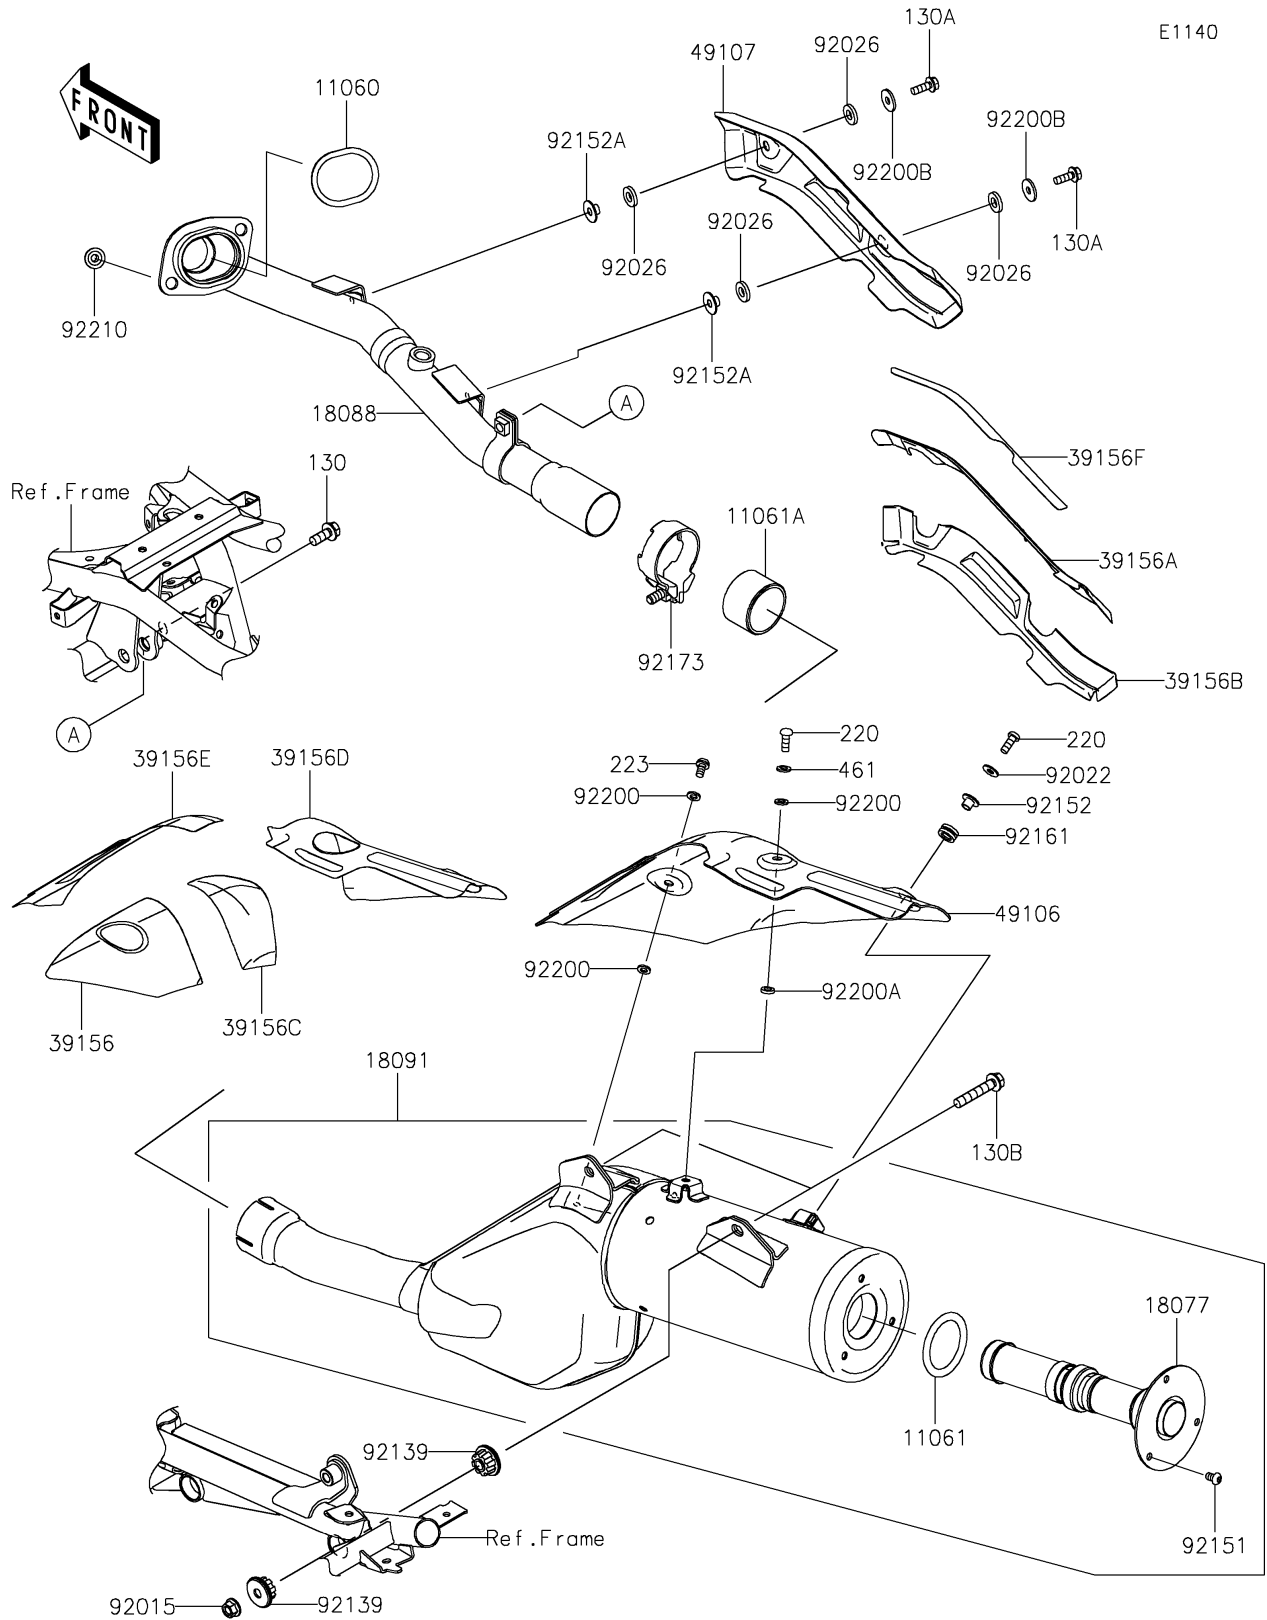

2024 KLR650 S

PARTS DIAGRAM

Muffler(s)

2024 KLR650 S

PARTS LIST

Muffler(s)

ITEM NAME

PART NUMBER

QUANTITY
