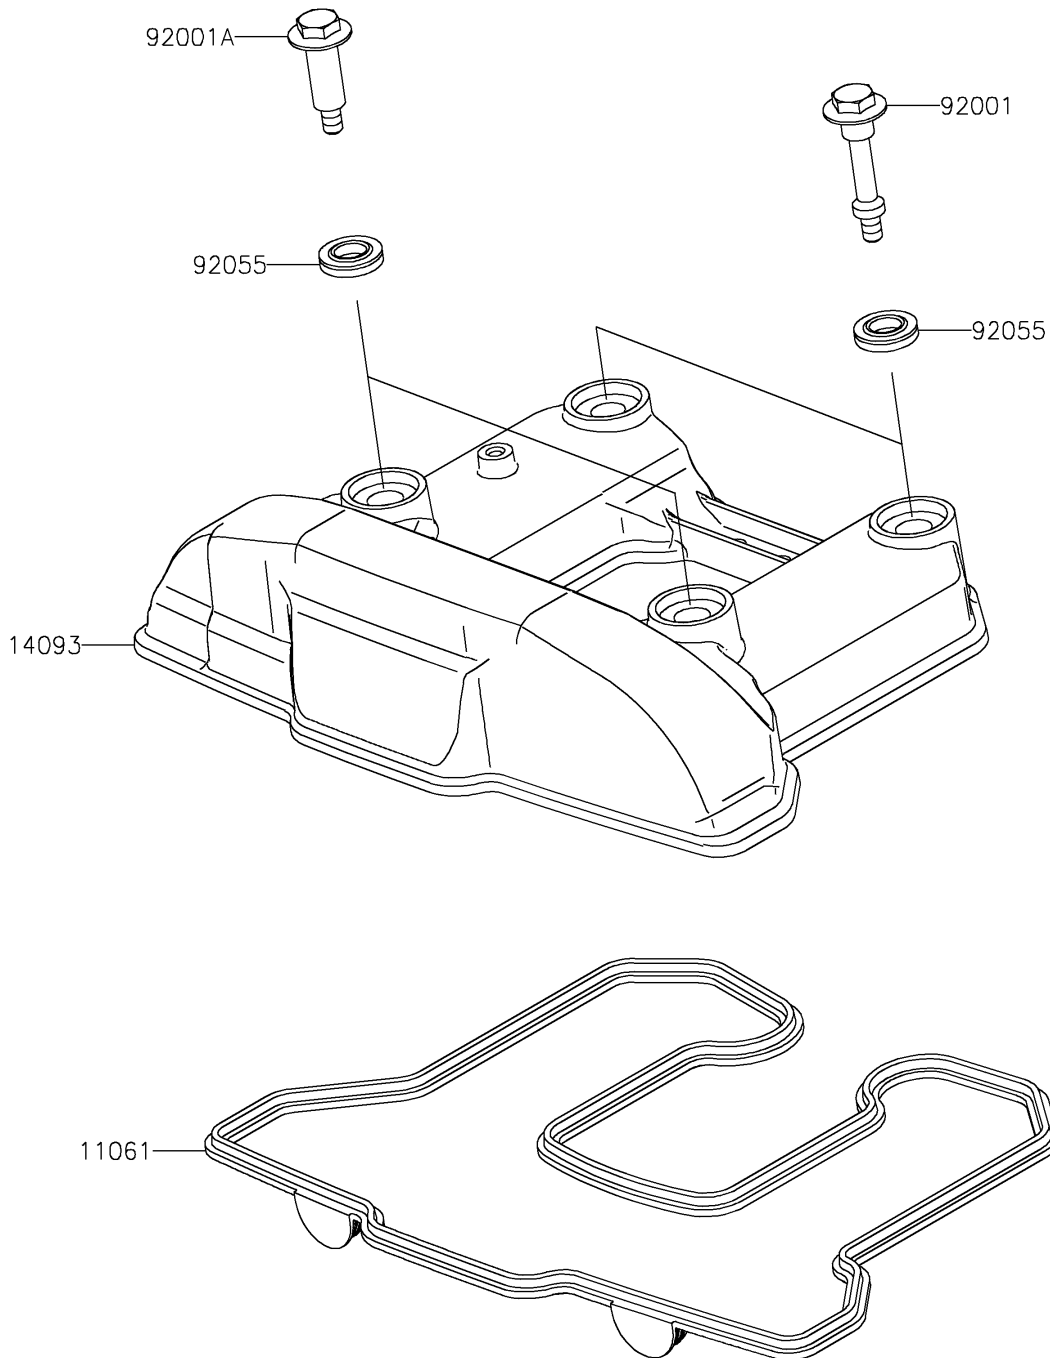

2024 KLR650 S

PARTS DIAGRAM

Cylinder Head Cover

E1112

2024 KLR650 S

PARTS LIST

Cylinder Head Cover

ITEM NAME	PART NUMBER	QUANTITY
-----------	-------------	----------
