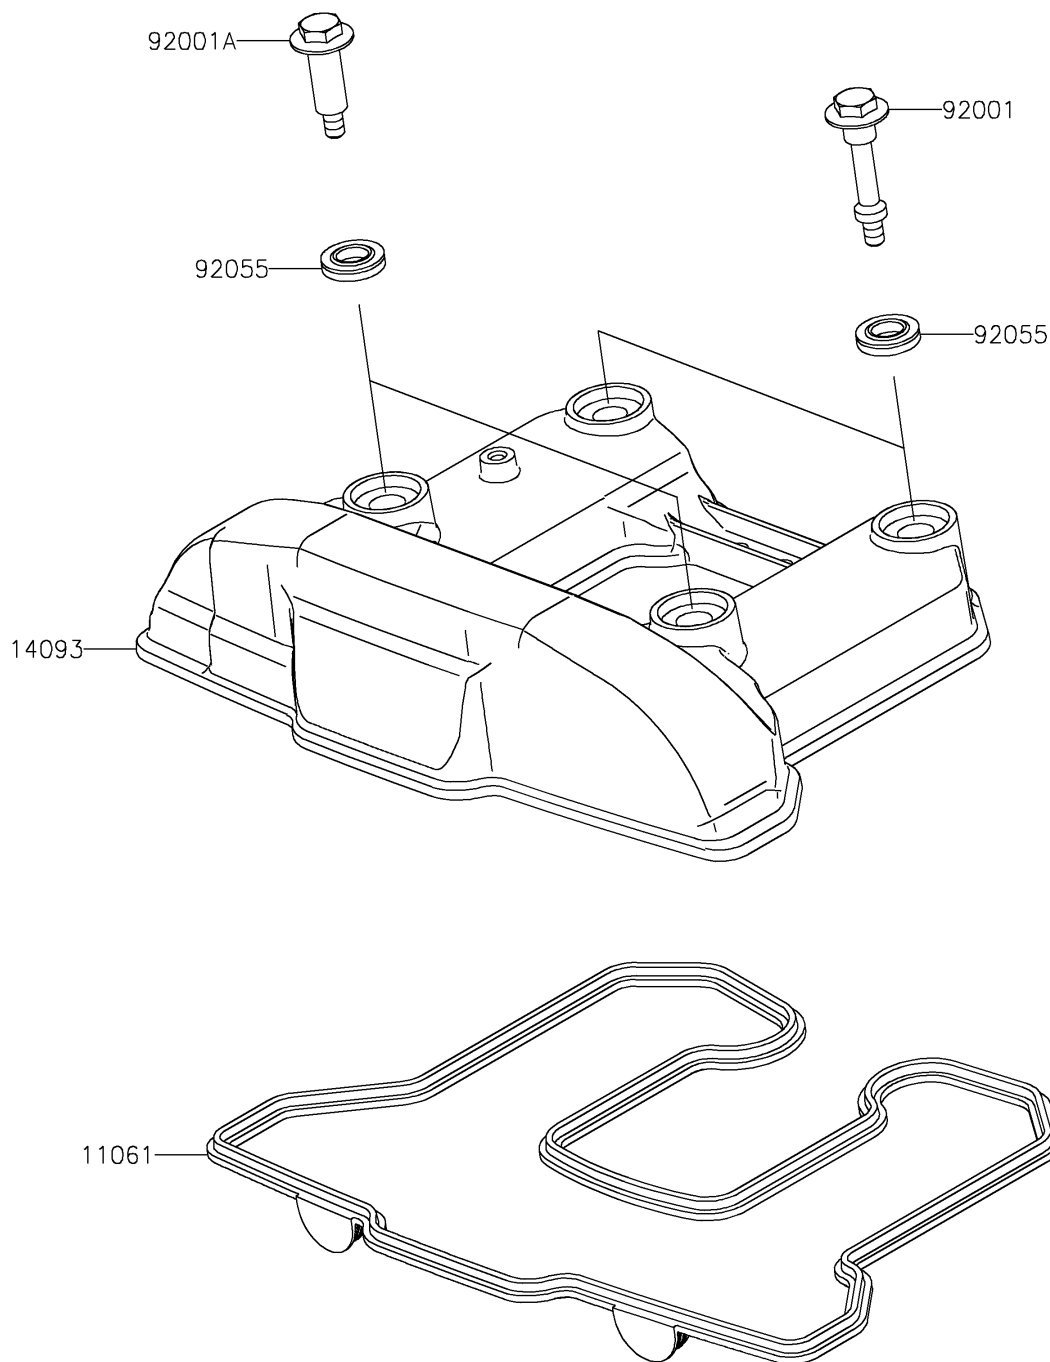

2024 KLR[®] 650 S

PARTS DIAGRAM

Cylinder Head Cover

E1112

2024 KLR[®] 650 S

PARTS LIST

Cylinder Head Cover

ITEM NAME	PART NUMBER	QUANTITY
-----------	-------------	----------
