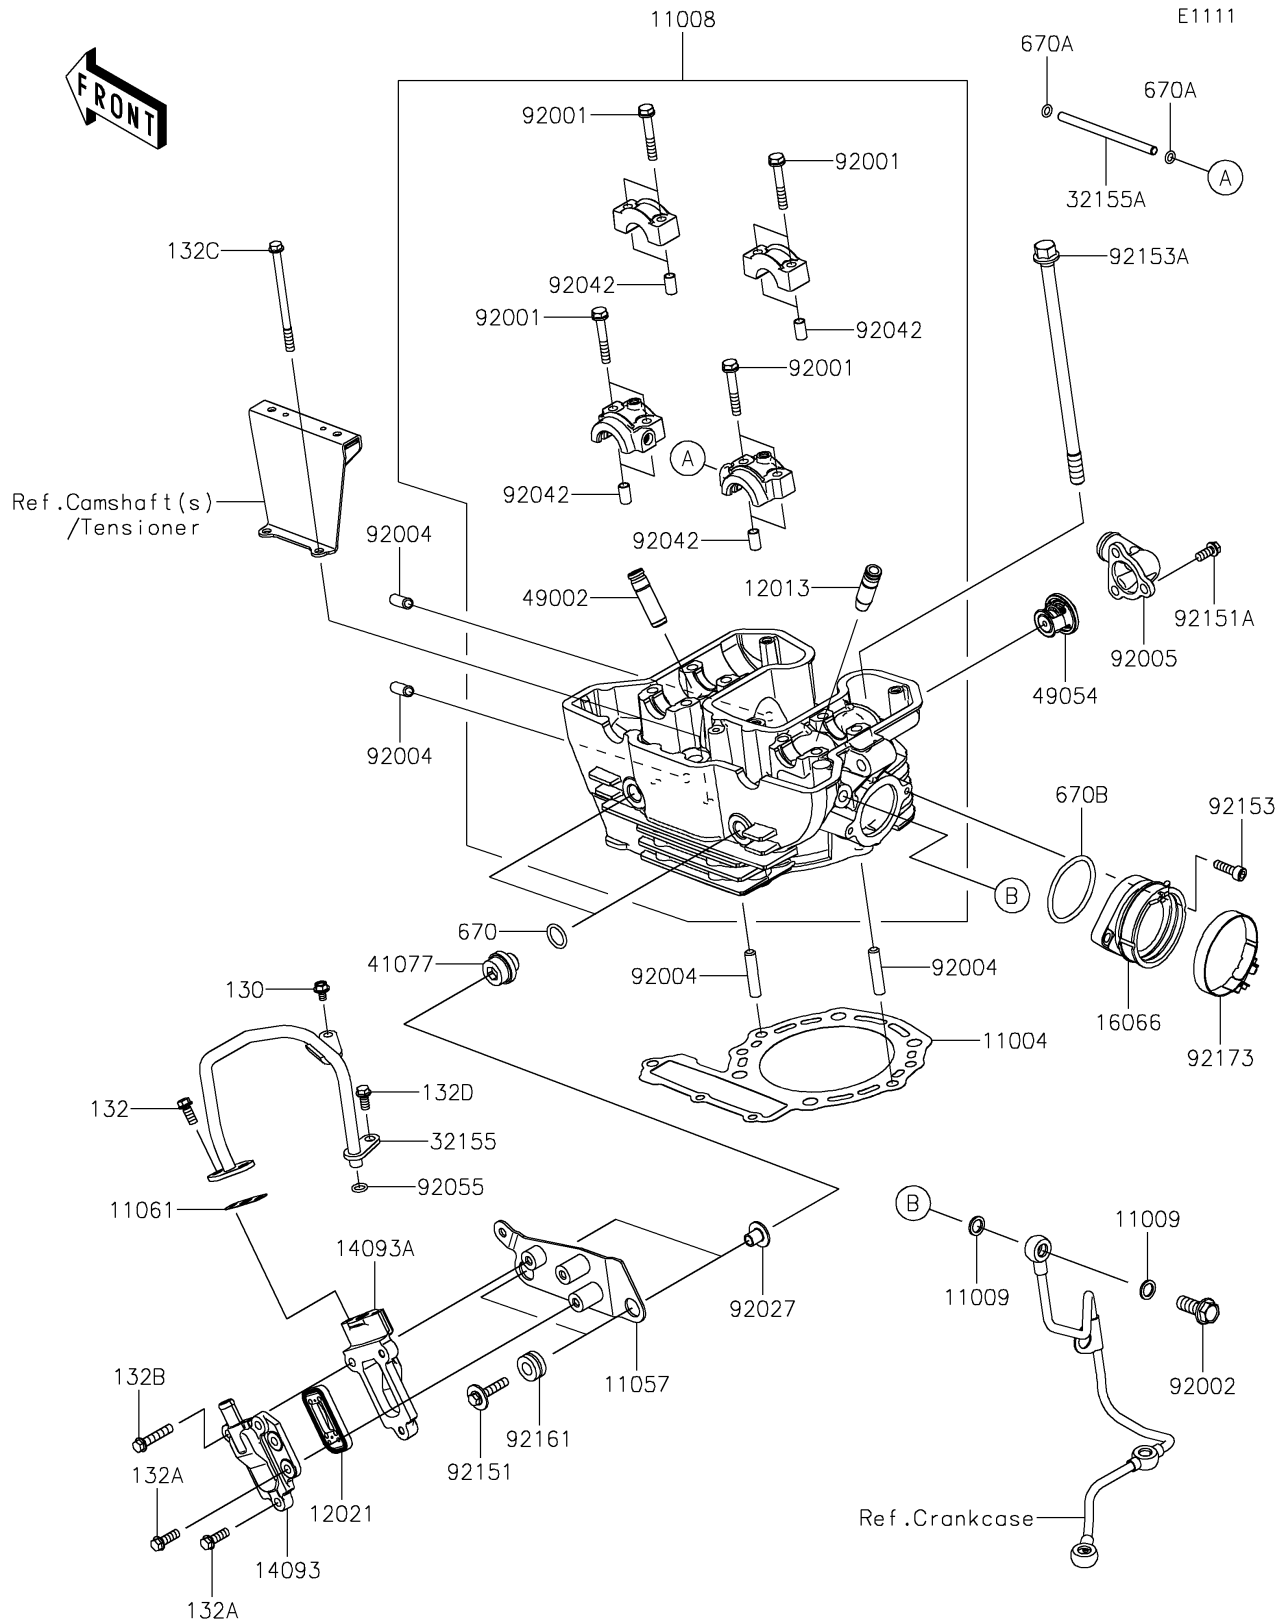

2024 KLR® 650 S

PARTS DIAGRAM

Cylinder Head

2024 KLR[®] 650 S

PARTS LIST

Cylinder Head

ITEM NAME	PART NUMBER	QUANTITY
-----------	-------------	----------
