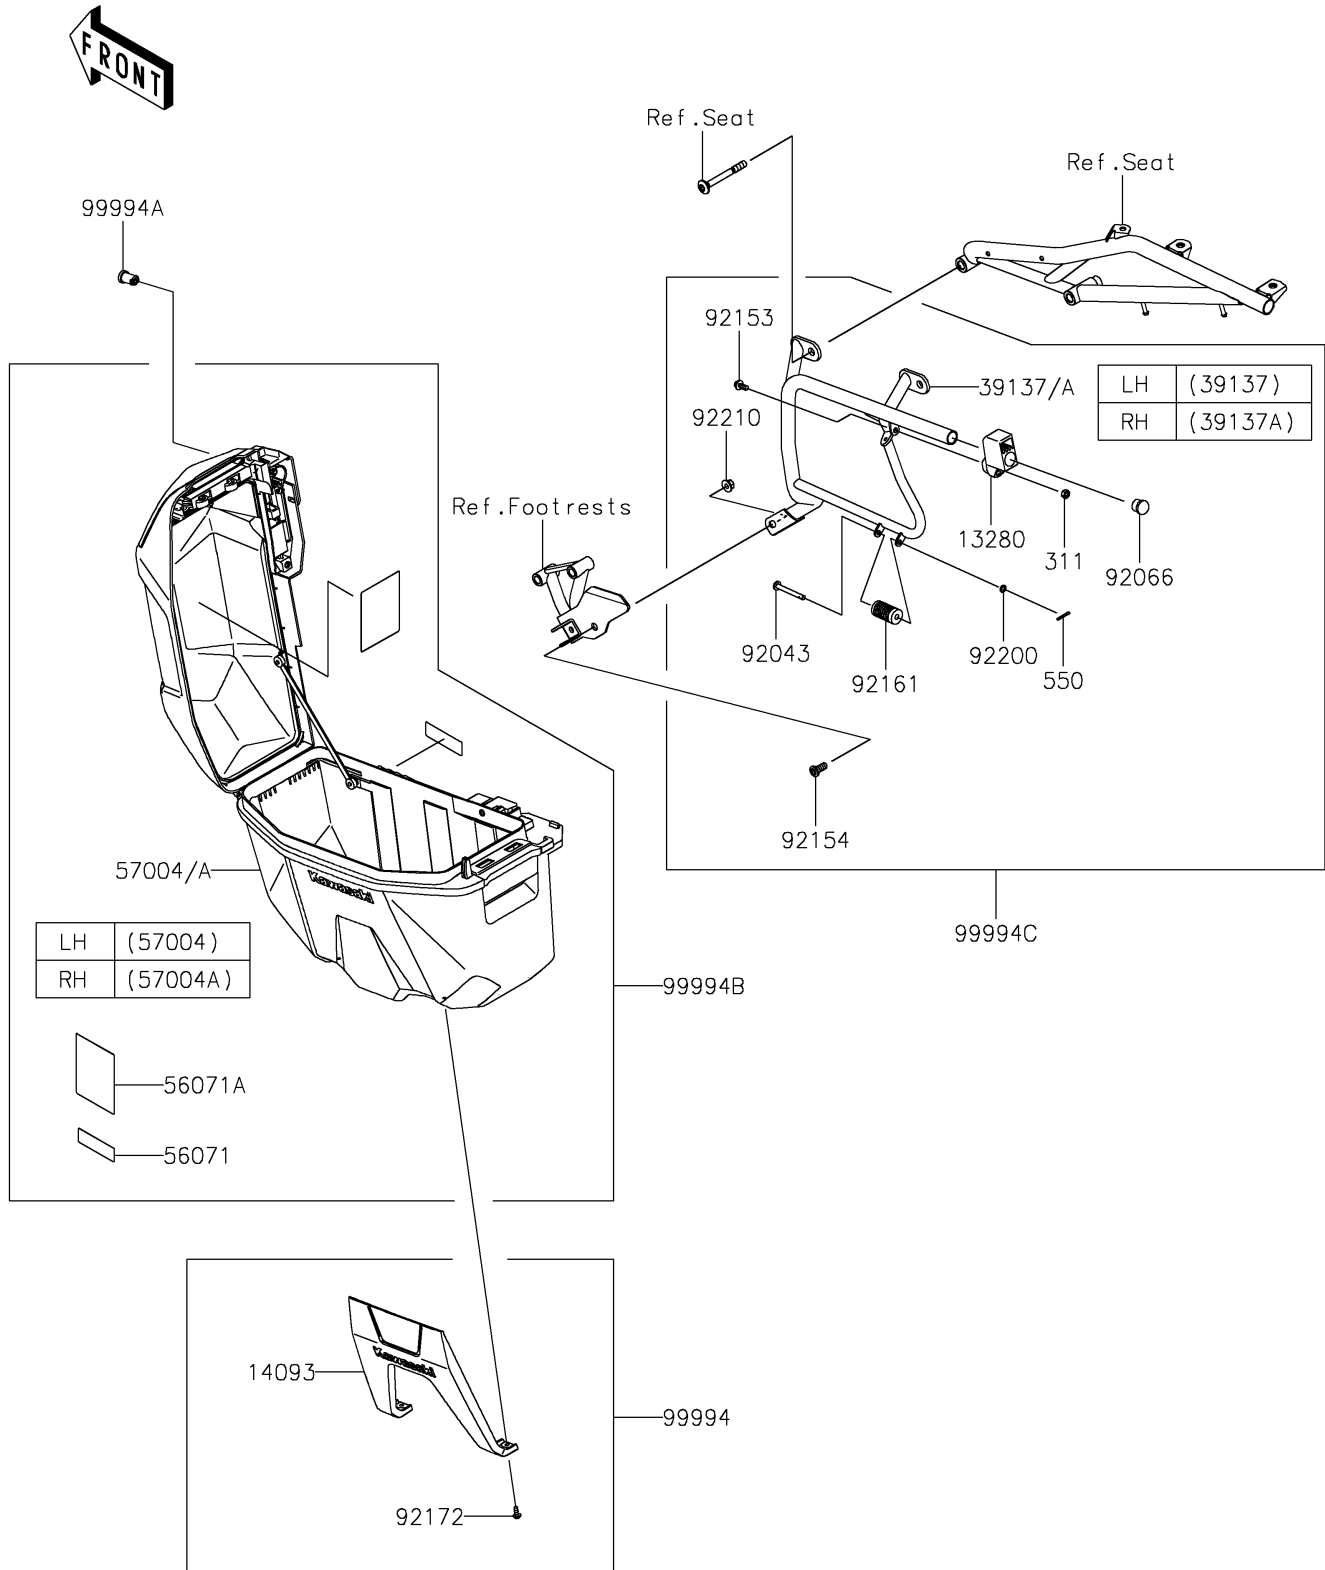

2025 KLR650 S ABS

PARTS DIAGRAM

Accessory(Pannier Case)

F2910F

2025 KLR650 S ABS

PARTS LIST

Accessory(Pannier Case)

ITEM NAME

PART NUMBER

QUANTITY
