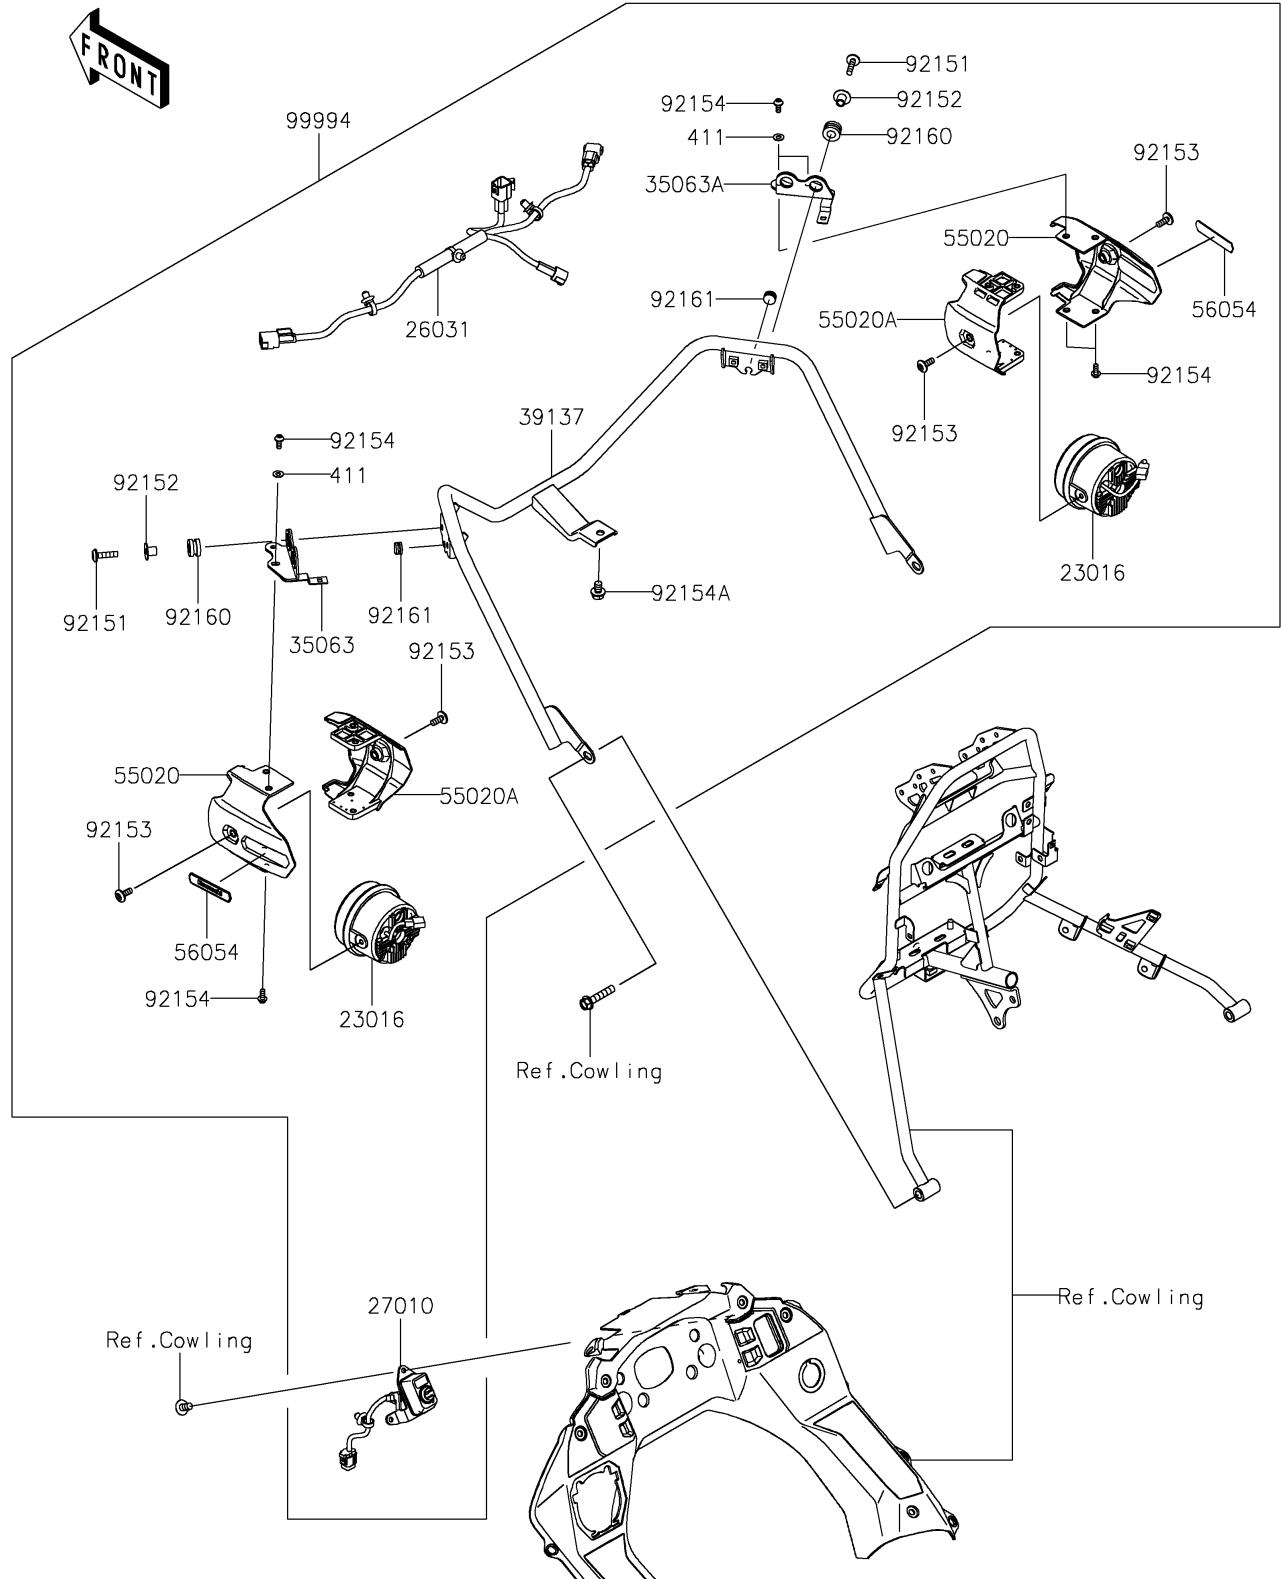

2025 KLR650 S ABS

PARTS DIAGRAM

Accessory(Fog Lamp)

F2910B

2025 KLR650 S ABS

PARTS LIST

Accessory(Fog Lamp)

ITEM NAME

PART NUMBER

QUANTITY
