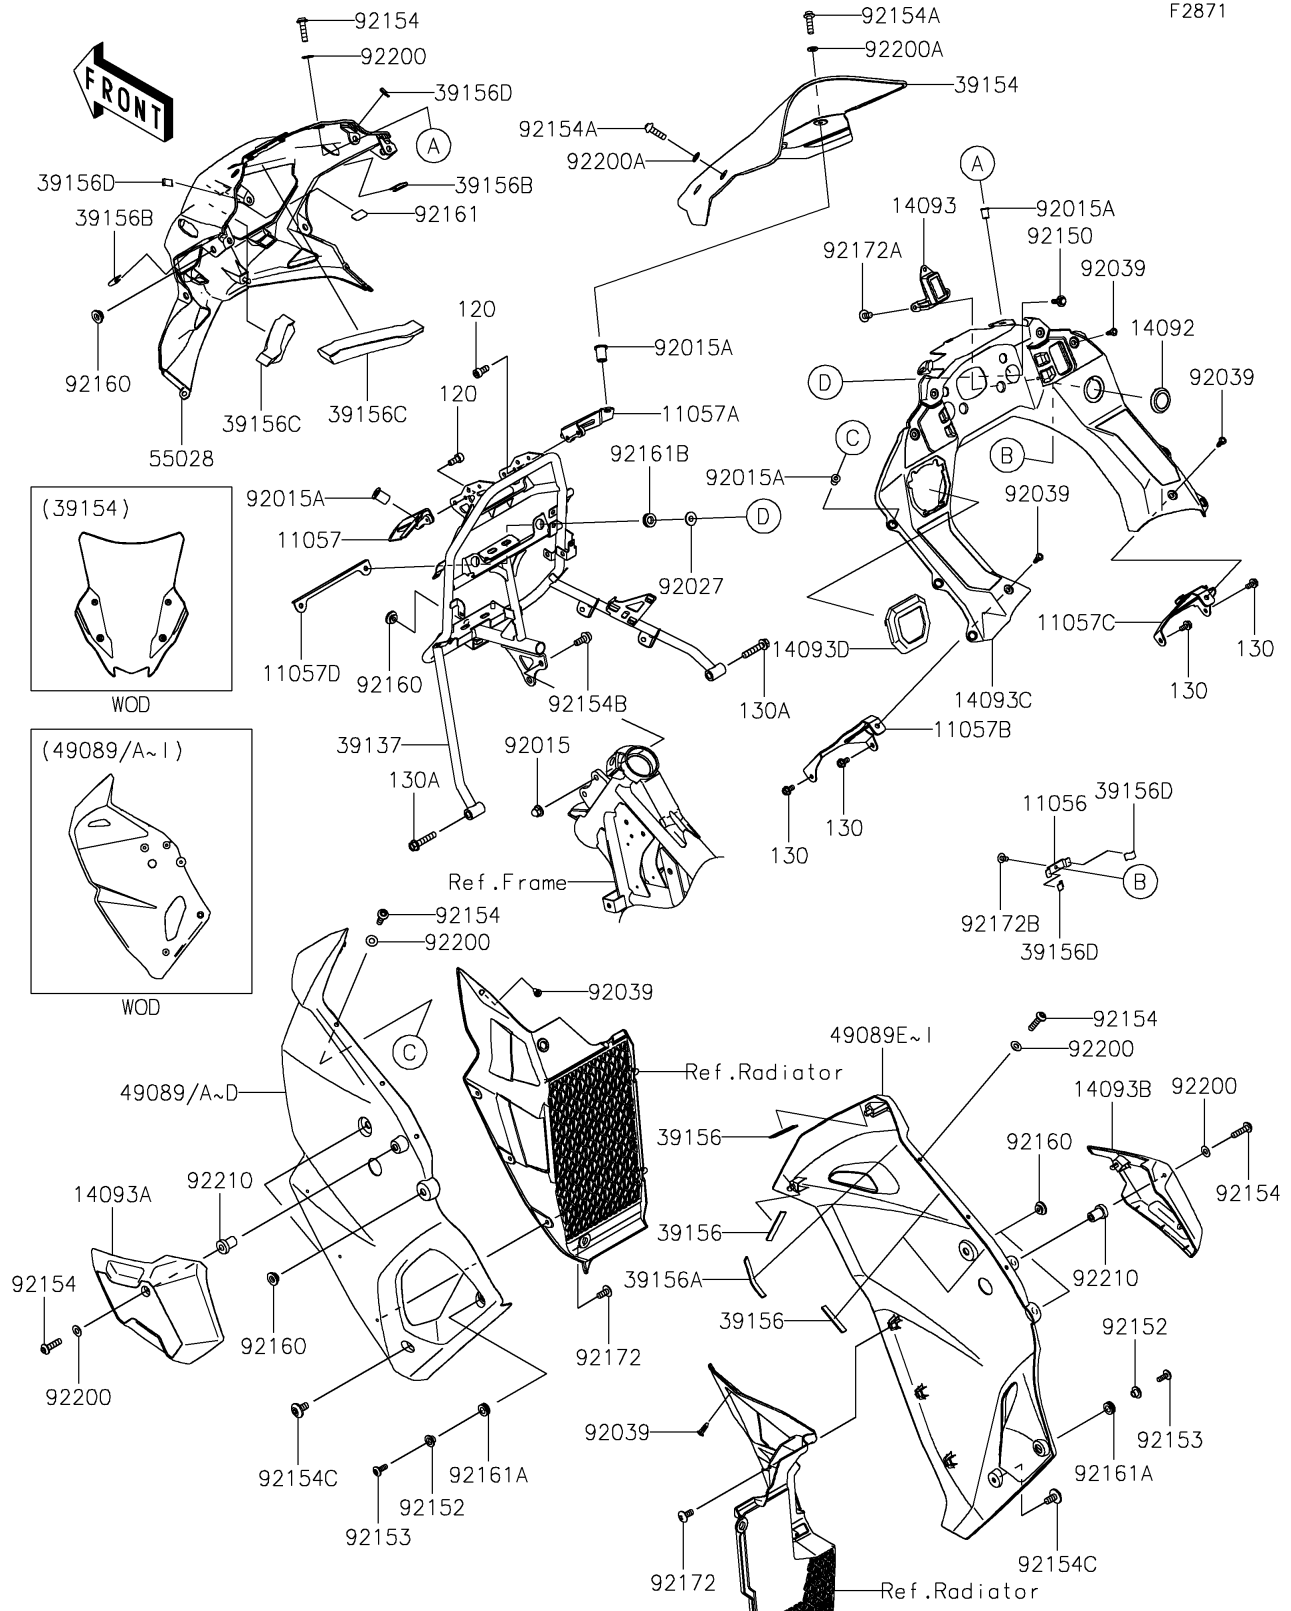

2025 KLR650 S ABS

PARTS DIAGRAM

Cowling

F2871

2025 KLR650 S ABS

PARTS LIST

Cowling

ITEM NAME

PART NUMBER

QUANTITY
