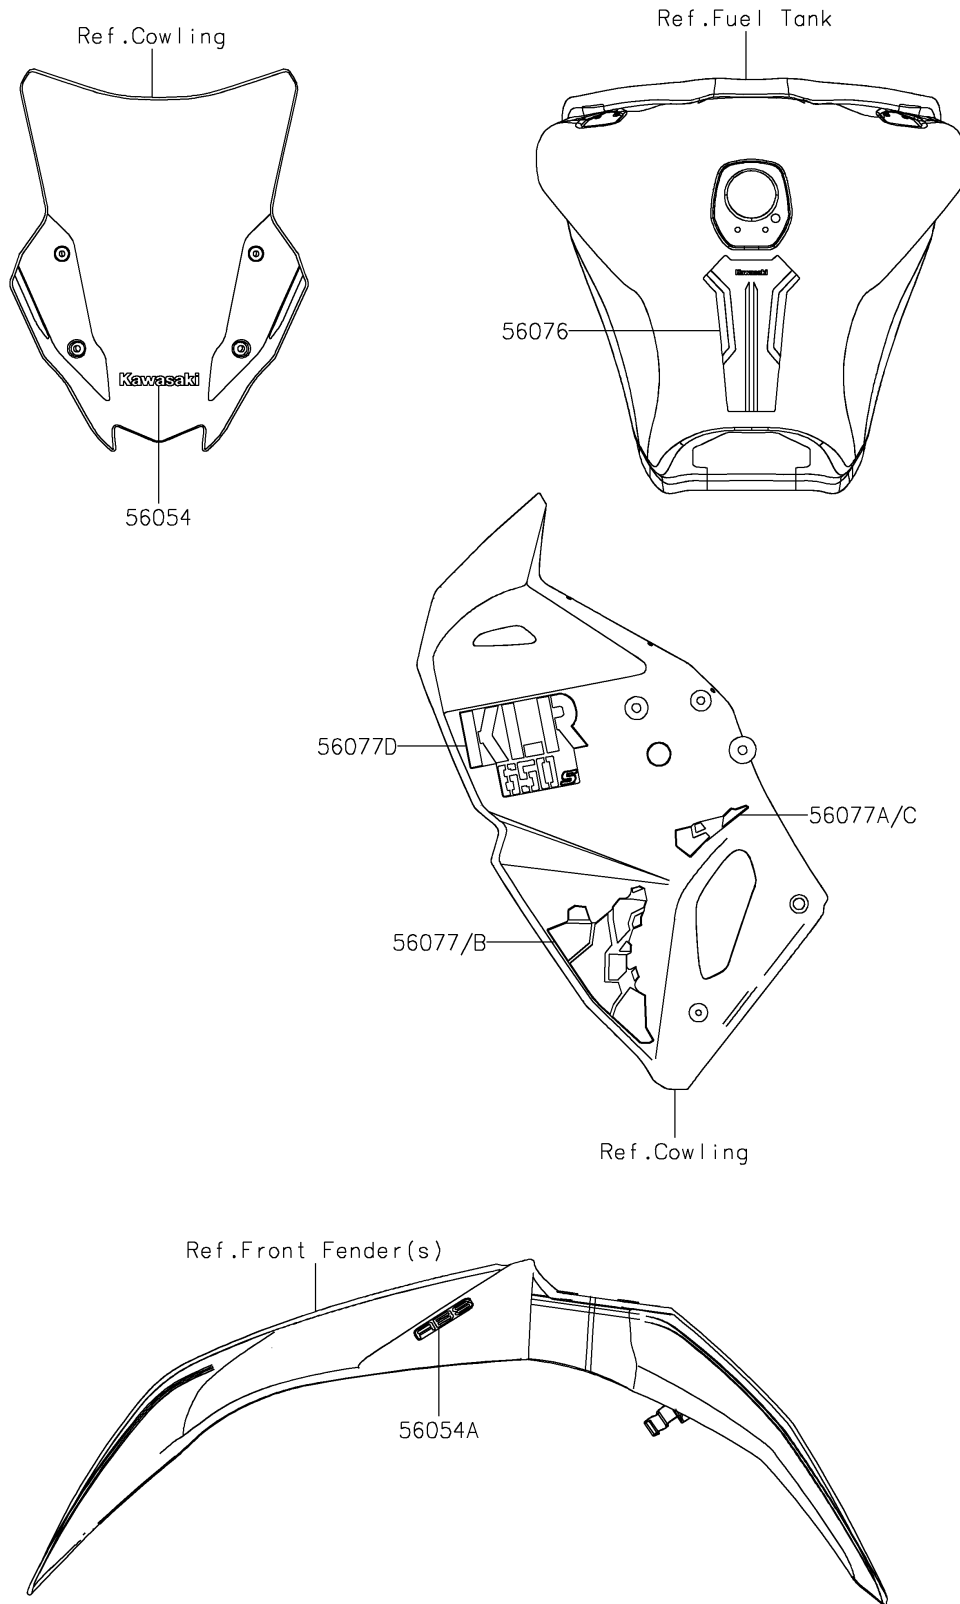

2025 KLR650 S ABS

PARTS DIAGRAM

Decals(White)(KRFNN-KSFNL)

F2861C

2025 KLR650 S ABS

PARTS LIST

Decals(White)(KRFNN-KSFNL)

ITEM NAME

PART NUMBER

QUANTITY
