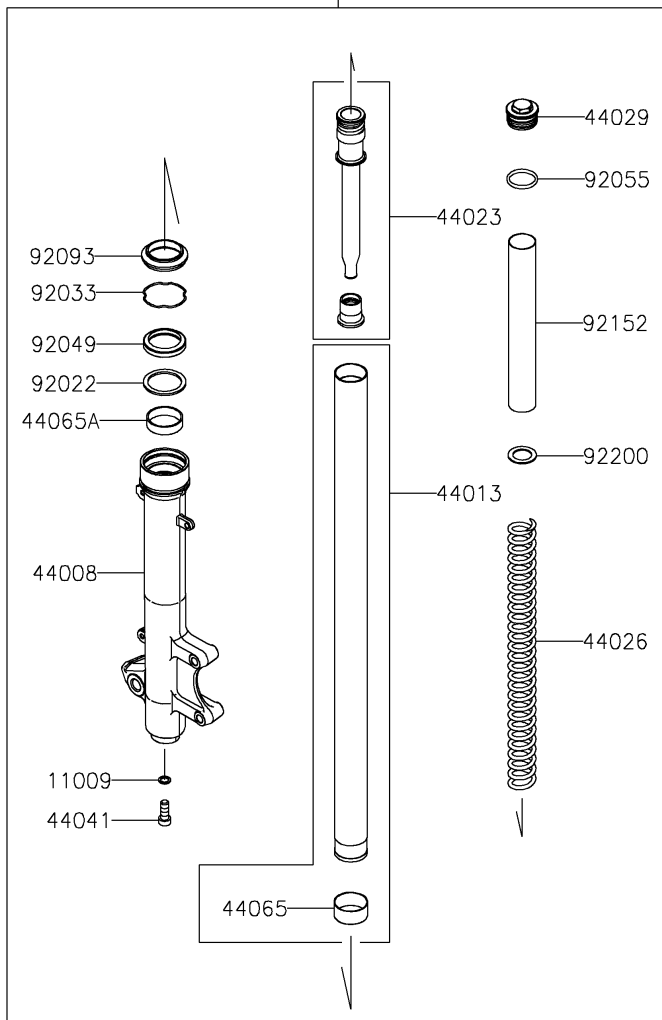

2025 KLR650 S ABS

PARTS DIAGRAM

Front Fork

F2340

2025 KLR650 S ABS

PARTS LIST

Front Fork

ITEM NAME

PART NUMBER

QUANTITY
