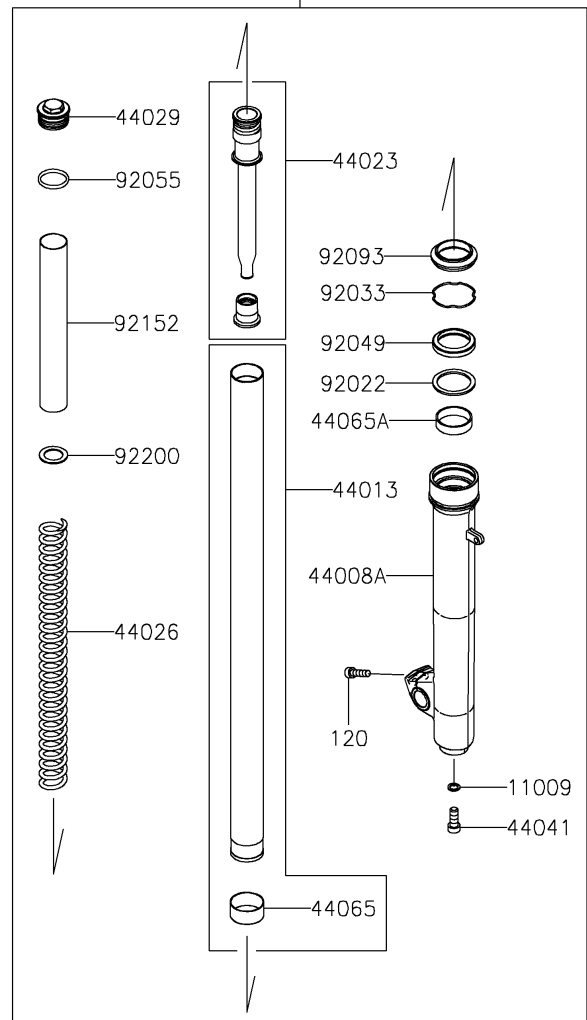

2025 KLR650 S ABS

PARTS DIAGRAM

Front Fork

F2340

2025 KLR650 S ABS

PARTS LIST

Front Fork

ITEM NAME

PART NUMBER

QUANTITY
