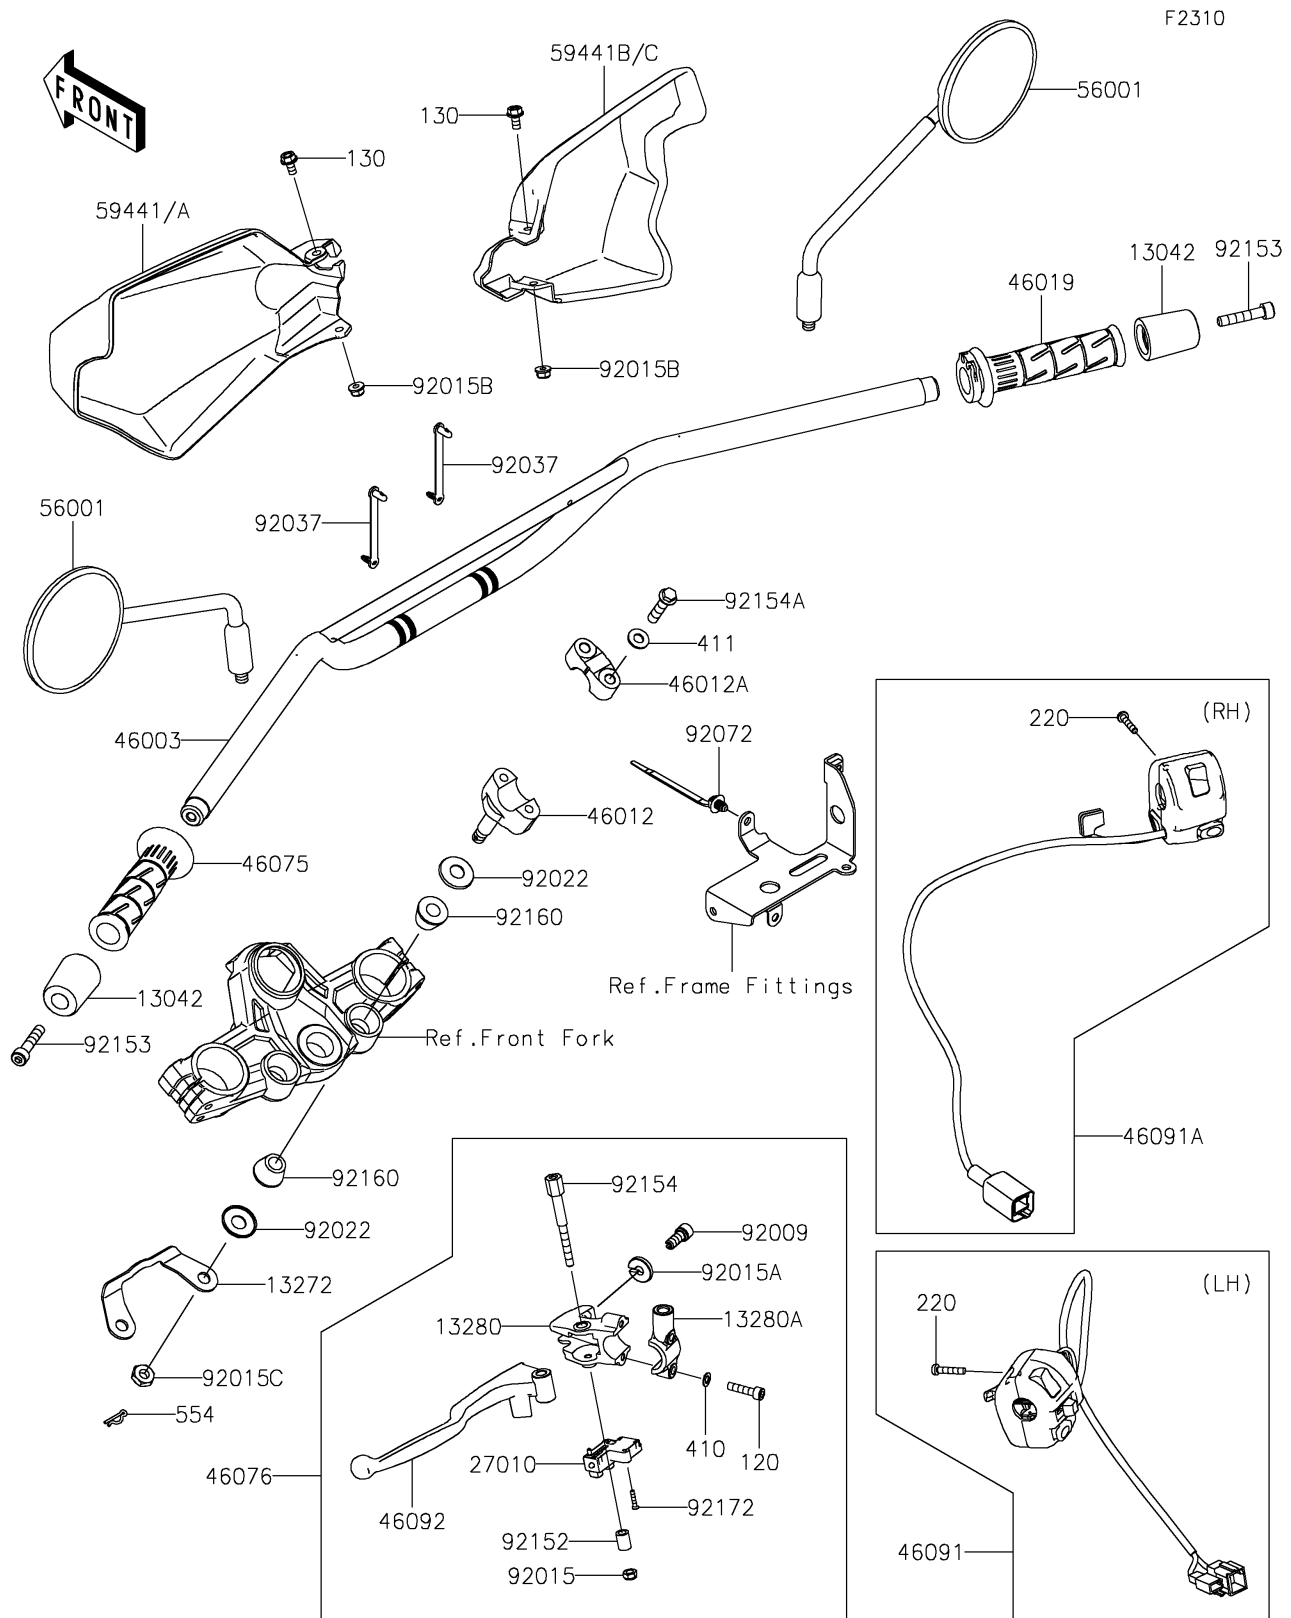

2025 KLR650 S ABS

PARTS DIAGRAM

Handlebar

2025 KLR650 S ABS

PARTS LIST

Handlebar

ITEM NAME

PART NUMBER

QUANTITY
