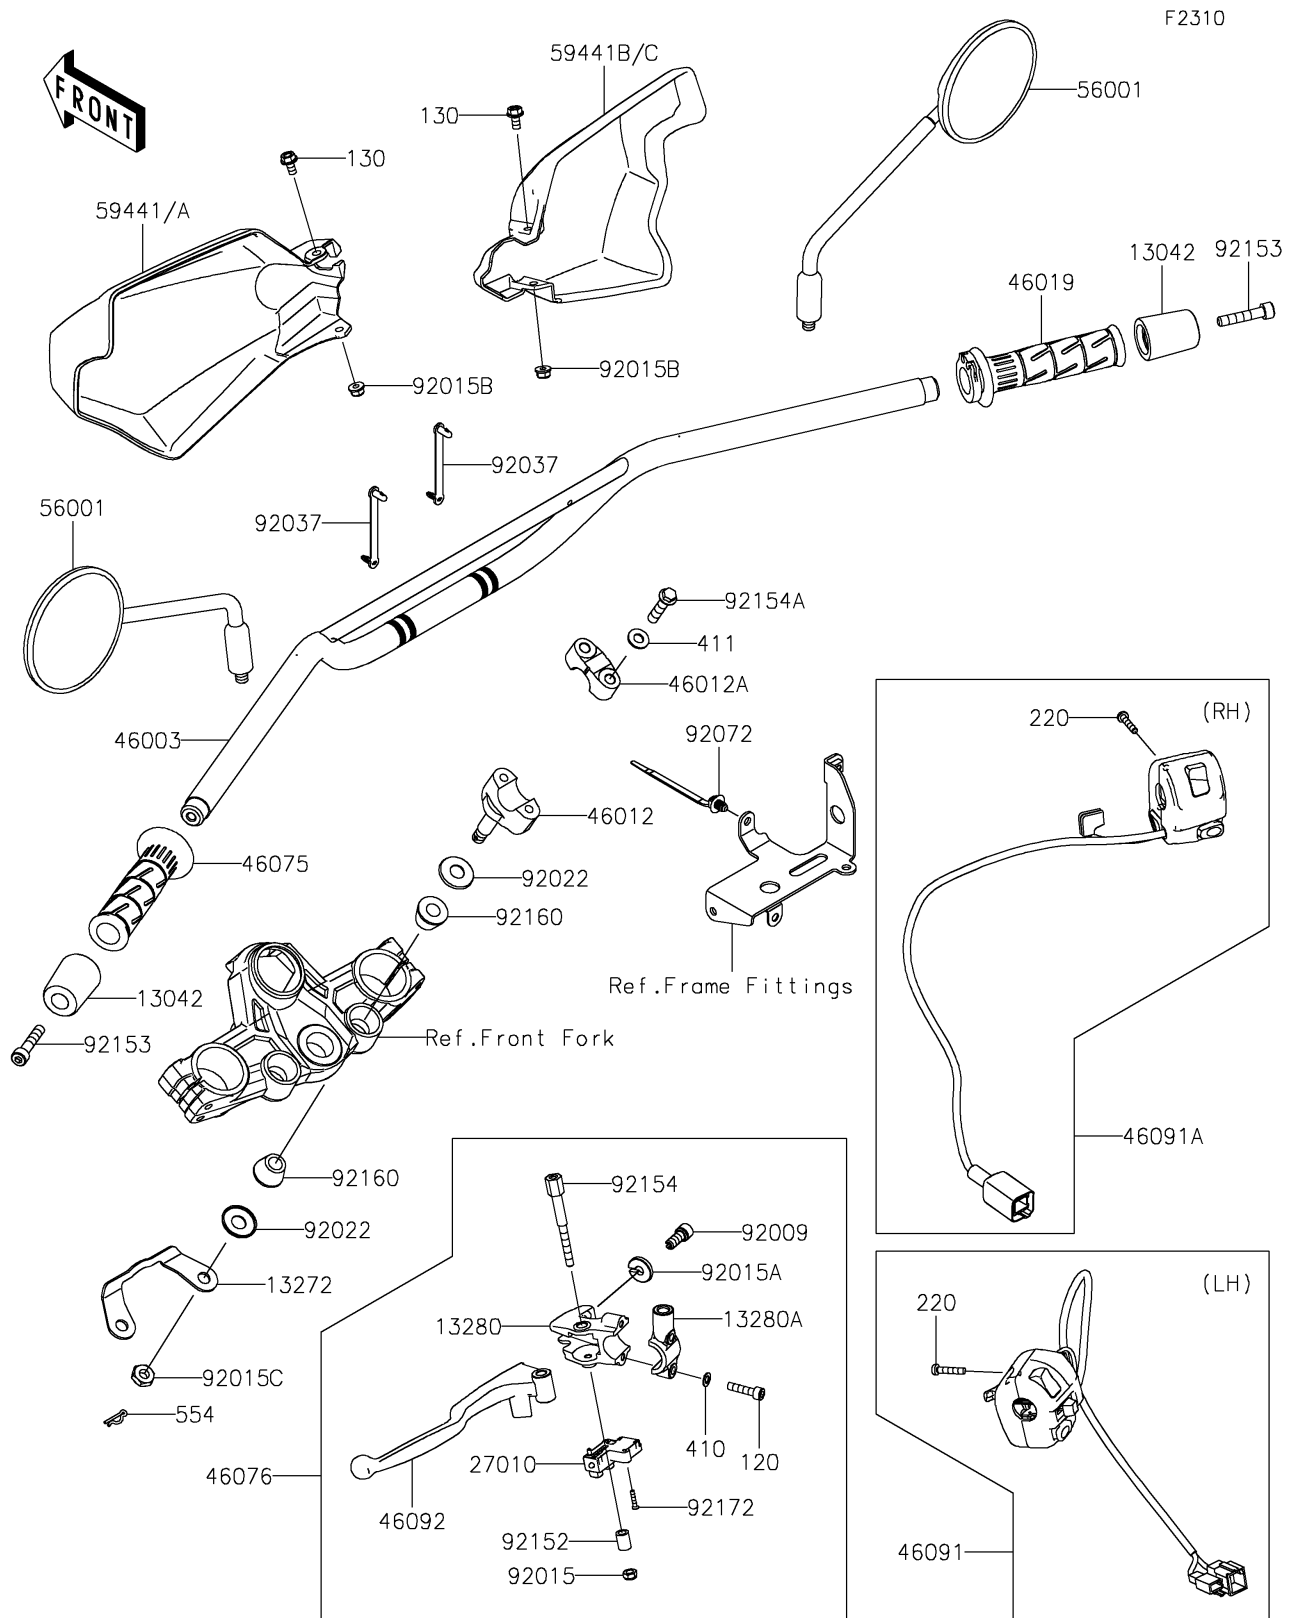

2025 KLR650 S ABS

PARTS DIAGRAM

Handlebar

2025 KLR650 S ABS

PARTS LIST

Handlebar

ITEM NAME	PART NUMBER	QUANTITY
WEIGHT,HANDLE (Ref # 13042)	13042-5007	2
PLATE,STABILIZER (Ref # 13272)	13272-3799	1
HOLDER,LEVER (Ref # 13280)	13280-0929	1
HOLDER,MIRROR (Ref # 13280A)	13280-0930	1
SWITCH,CLUTCH (Ref # 27010)	27010-0729	1
HANDLE (Ref # 46003)	46003-0793	1
HOLDER-HANDLE,LWR,F.S.BLACK (Ref # 46012)	46012-0075-18R	2
HOLDER-HANDLE,UPP,F.S.BLACK (Ref # 46012A)	46012-0380-18R	2
GRIP-ASSY,THROTTLE (Ref # 46019)	46019-0060	1
GRIP,HANDLE,LH (Ref # 46075)	46075-0564	1
LEVER-ASSY-GRIP (Ref # 46076)	46076-0183	1
HOUSING-ASSY-CONTROL,LH (Ref # 46091)	46091-0552	1
HOUSING-ASSY-CONTROL,RH (Ref # 46091A)	46091-0553	1
LEVER-GRIP,CLUTCH (Ref # 46092)	46092-0583	1
MIRROR-ASSY (Ref # 56001)	56001-0444	2
COVER-HANDLE,LH,EBONY (Ref # 59441A)	59441-0304-6C	1
COVER-HANDLE,RH,EBONY (Ref # 59441C)	59441-0307-6C	1
SCREW,CABLE ADJUST,8MM,BLACK (Ref # 92009)	92009-1134	1
NUT,LOCK,6MM,BLACK (Ref # 92015)	92015-1191	1
NUT,CABLE ADJUST LOCK,8MM,BLK (Ref # 92015A)	92015-1197	1
NUT,LOCK,FLANGED,6MM (Ref # 92015B)	92015-1603	2
NUT,LOCK,10MM (Ref # 92015C)	92015-1962	2
WASHER (Ref # 92022)	92022-1737	4
CLAMP,SPEED,L=58 (Ref # 92037)	92037-1163	2
BAND,OS170-FT7(BLACK) (Ref # 92072)	92072-1414	1
COLLAR,6.5X10.5X14 (Ref # 92152)	92152-2848	1
BOLT,SOCKET,8X40 (Ref # 92153)	92153-1901	2
BOLT (Ref # 92154)	92154-2359	1
BOLT,FLANGED,8X35 (Ref # 92154A)	92154-3964	4

2025 KLR650 S ABS

PARTS LIST

Handlebar

ITEM NAME	PART NUMBER	QUANTITY
DAMPER,HANDLE HOLDER (Ref # 92160)	92160-1544	4
SCREW,3X16 (Ref # 92172)	92172-0183	2
BOLT-SOCKET,6X25 (Ref # 120)	120CB0625	2
BOLT-FLANGED,6X12 (Ref # 130)	130BB0612	2
SCREW-PAN-CROS,5X25 (Ref # 220)	220AB0525	4
WASHER-PLAIN-SMALL,6MM (Ref # 410)	410AB0600	2
WASHER-PLAIN,8.5X18X1.6 (Ref # 411)	411AB0800	4
PIN-SNAP (Ref # 554)	554DA0800	2