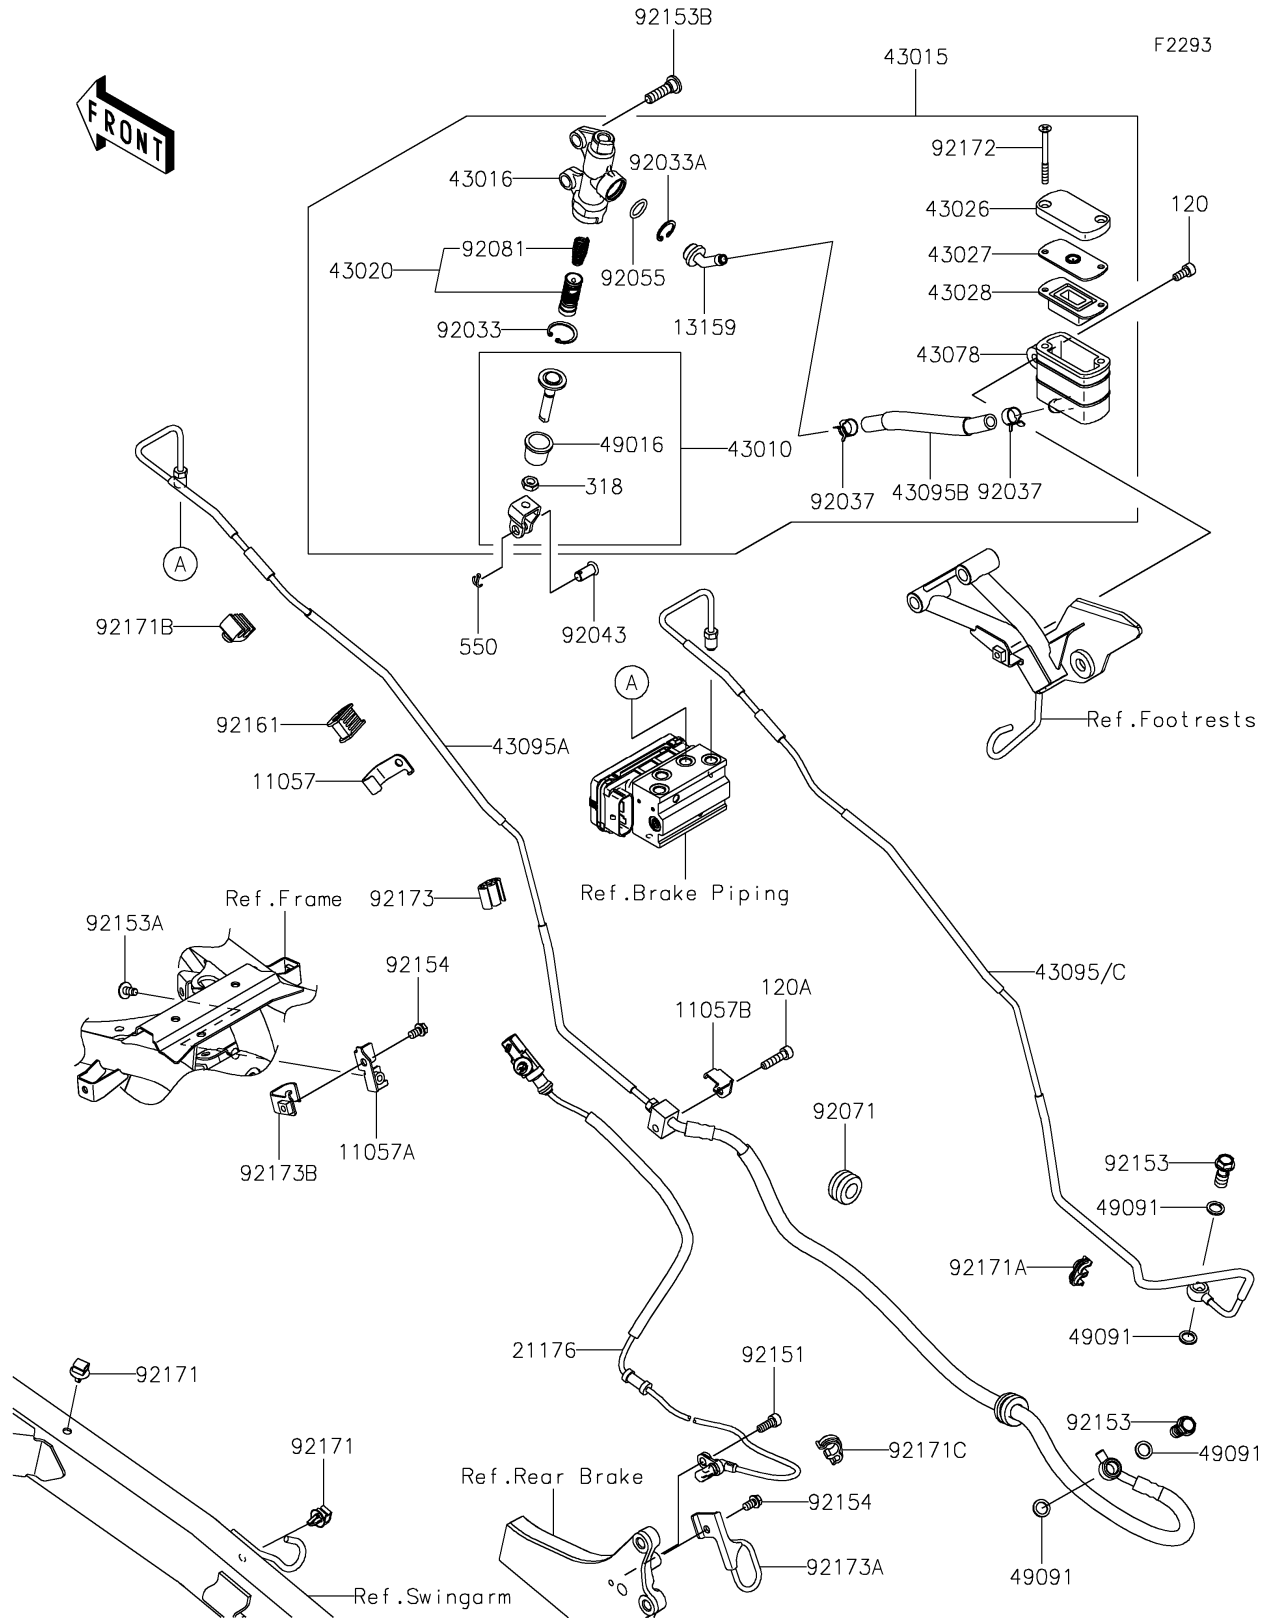

2025 KLR650 S ABS

PARTS DIAGRAM Rear Master Cylinder

2025 KLR650 S ABS

PARTS LIST

Rear Master Cylinder

ITEM NAME

PART NUMBER

QUANTITY
