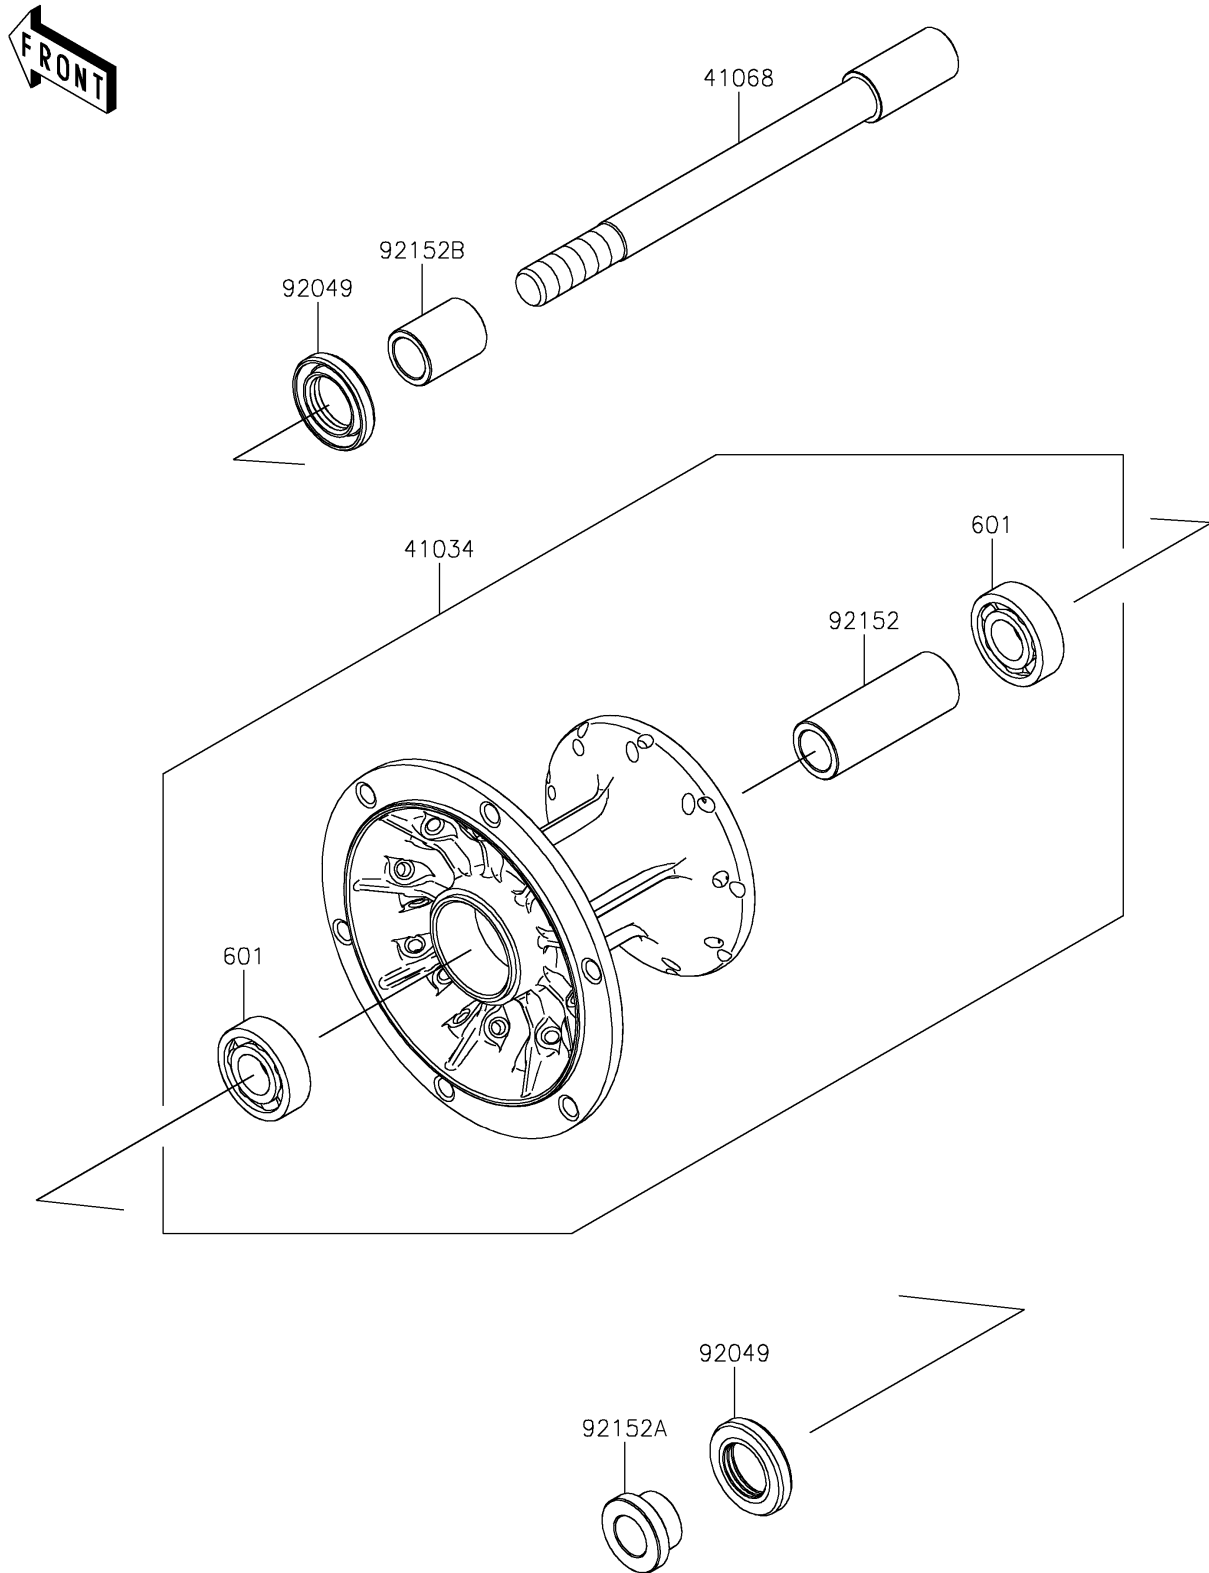

2025 KLR650 S ABS

PARTS DIAGRAM

Front Hub

F2230

2025 KLR650 S ABS

PARTS LIST

Front Hub

ITEM NAME	PART NUMBER	QUANTITY
-----------	-------------	----------
