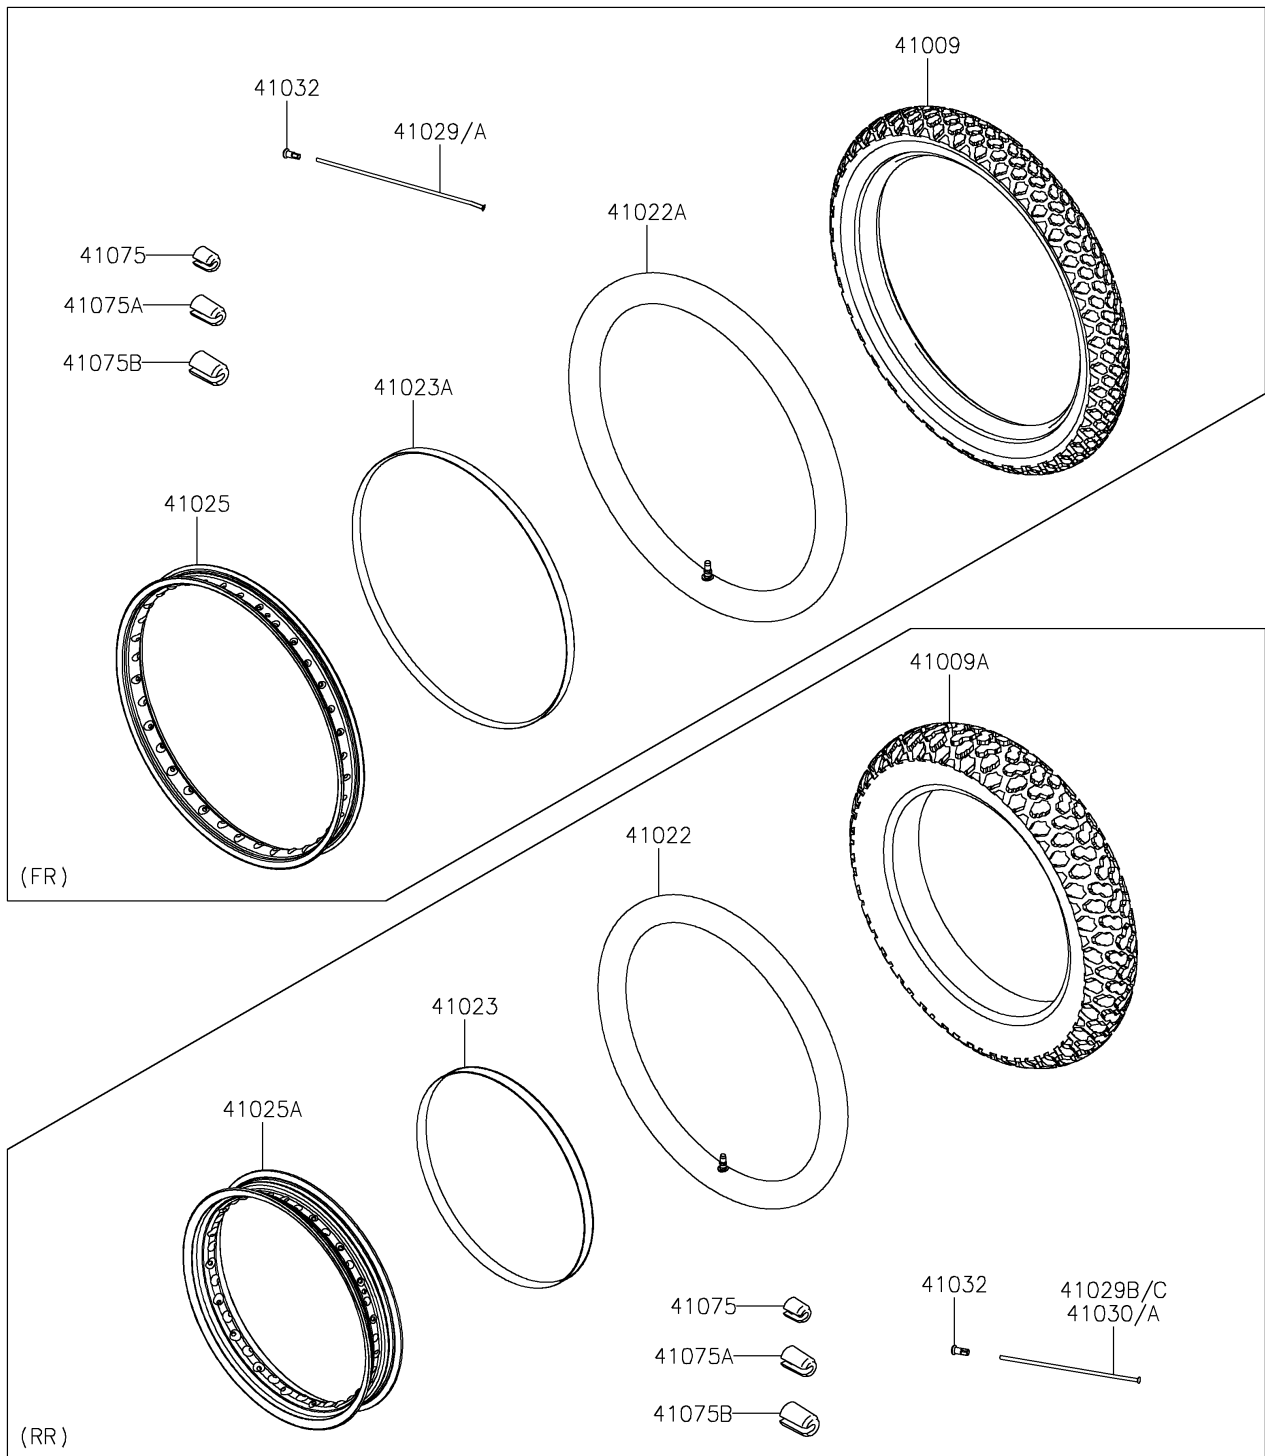

2025 KLR650 S ABS

PARTS DIAGRAM

Wheels/Tires

F2210

2025 KLR650 S ABS

PARTS LIST

Wheels/Tires

ITEM NAME

PART NUMBER

QUANTITY
