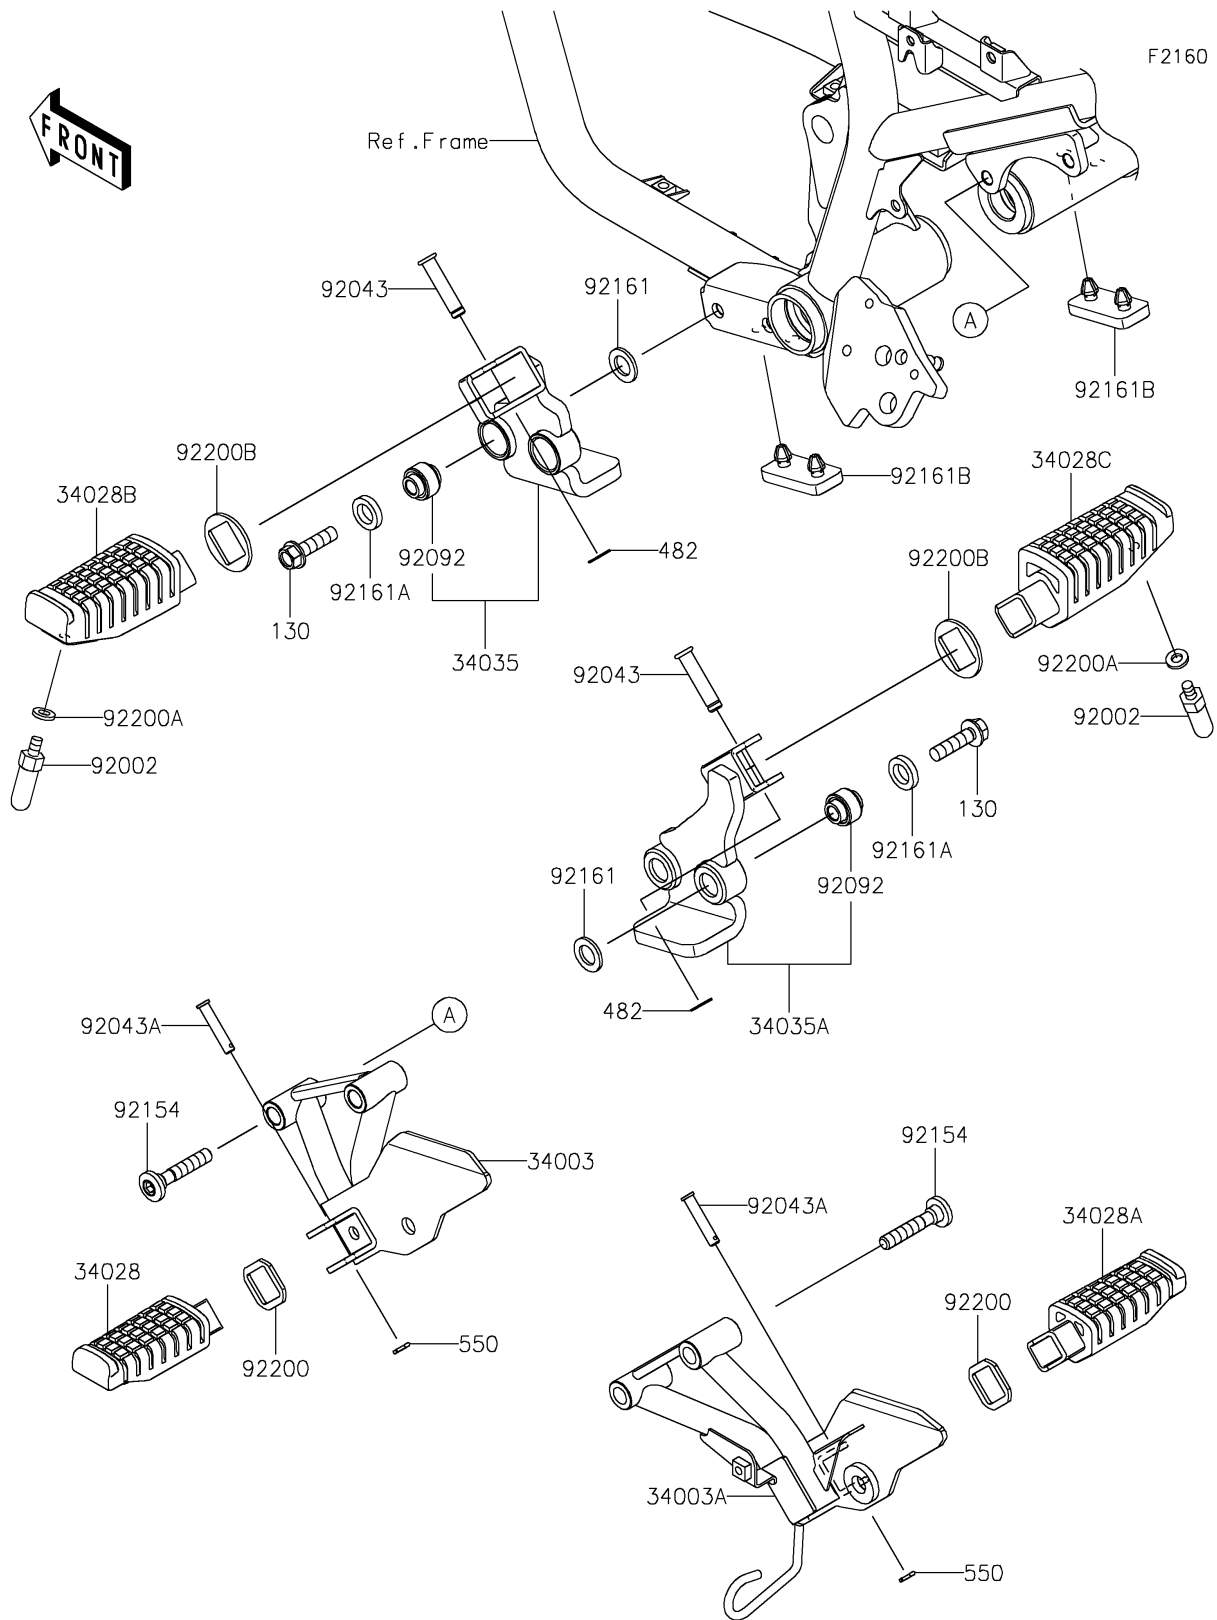

2025 KLR650 S ABS

PARTS DIAGRAM

Footrests

2025 KLR650 S ABS

PARTS LIST

Footrests

ITEM NAME

PART NUMBER

QUANTITY
