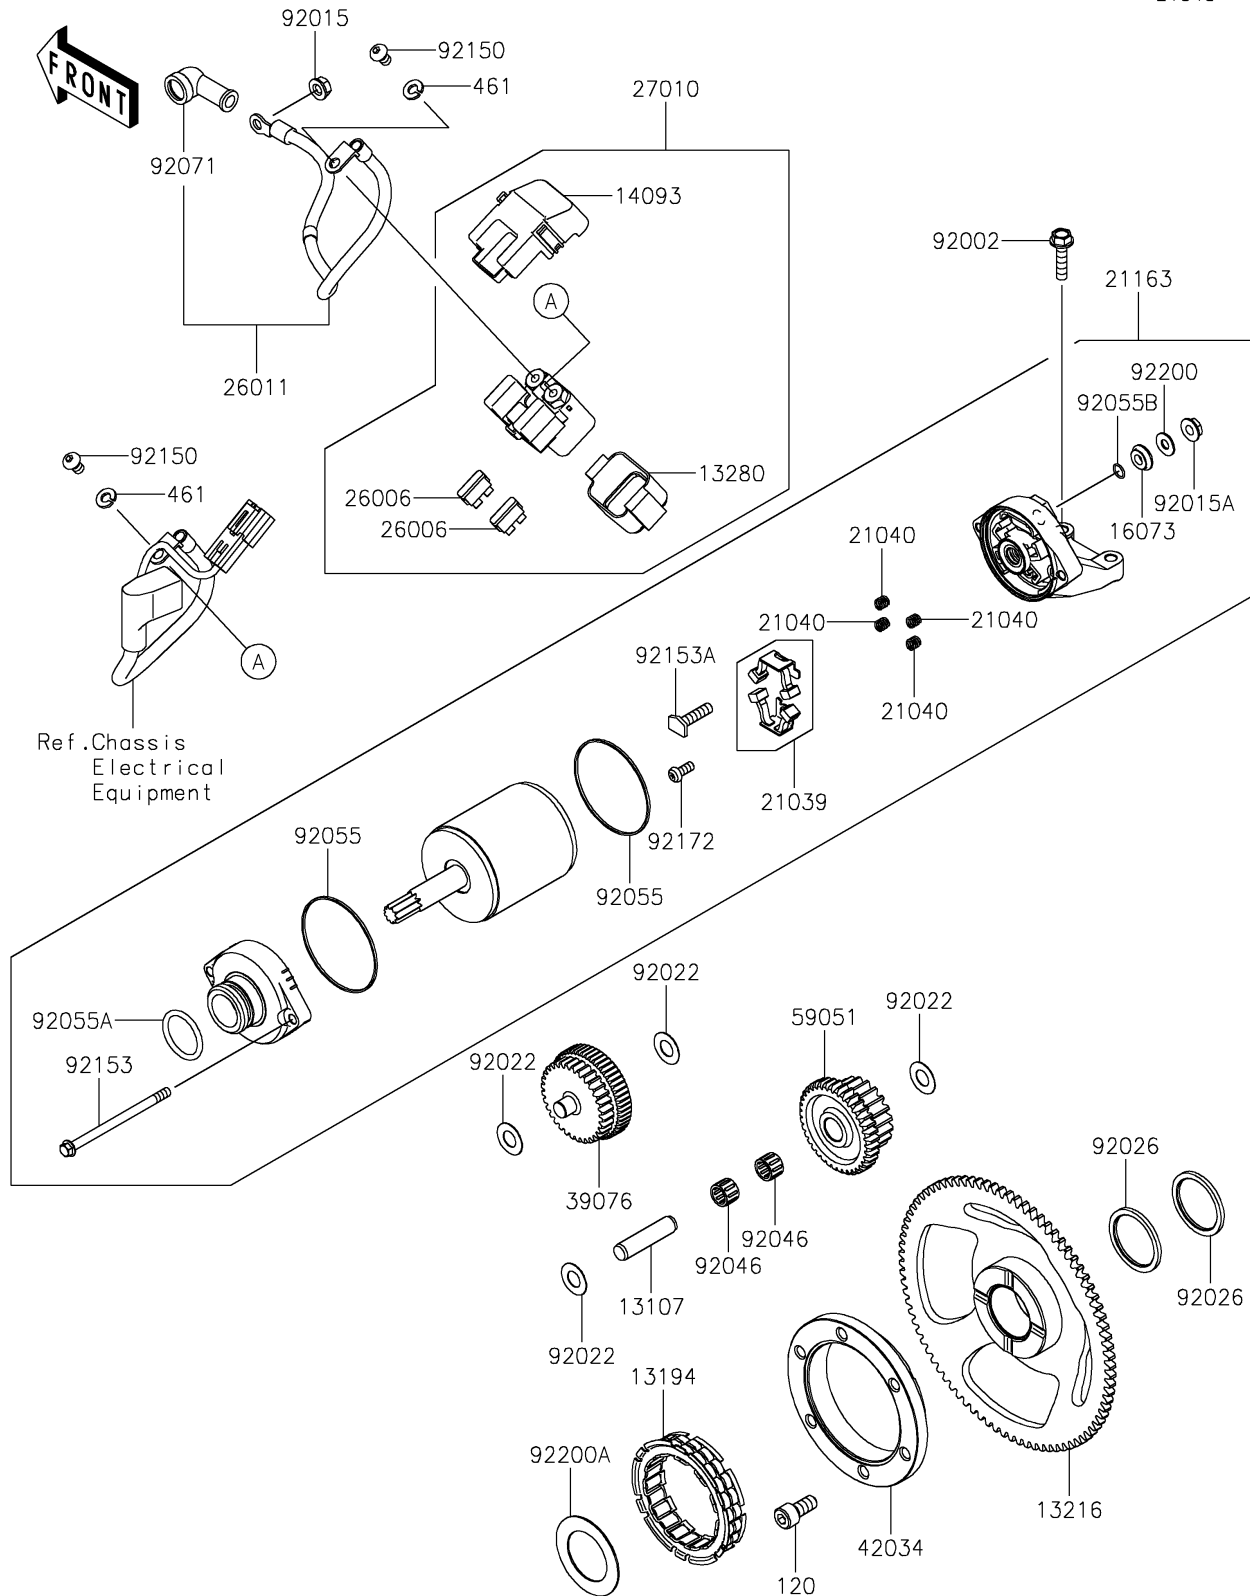

2025 KLR650 S ABS

PARTS DIAGRAM

Starter Motor

E1840

2025 KLR650 S ABS

PARTS LIST

Starter Motor

ITEM NAME

PART NUMBER

QUANTITY
