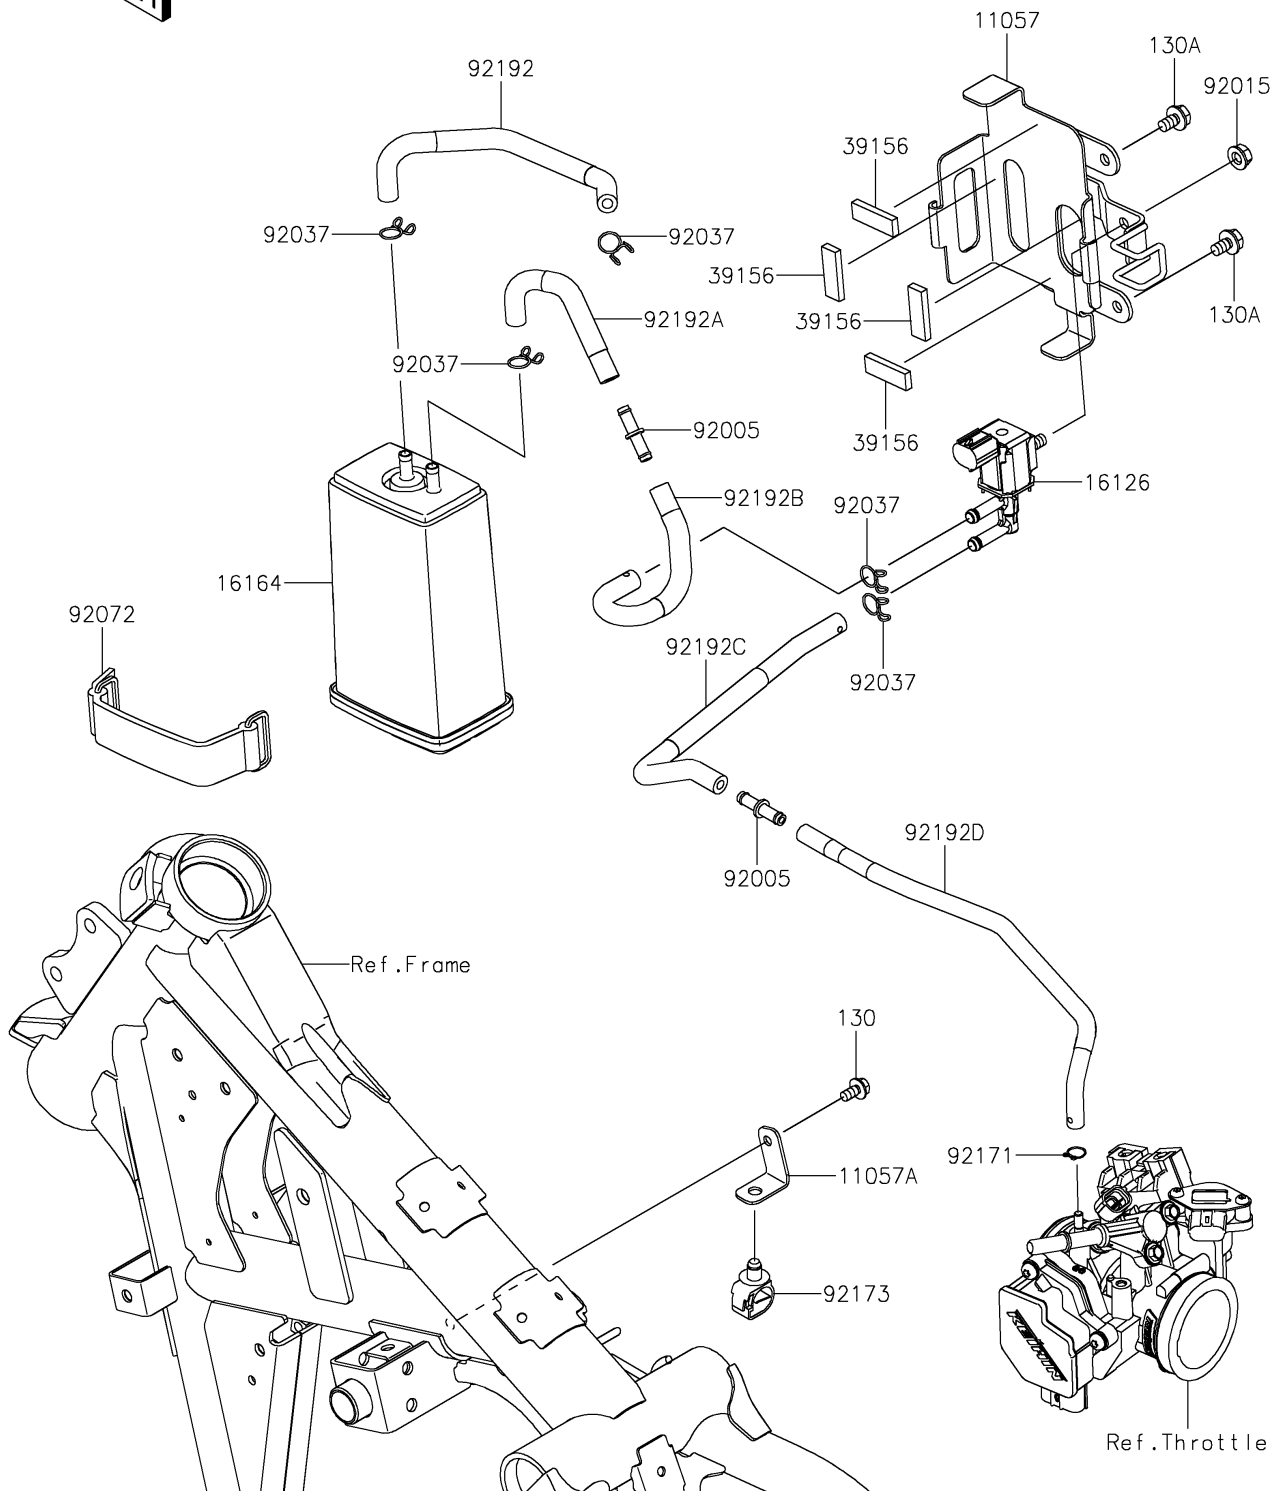

2025 KLR650 S ABS

PARTS DIAGRAM

Fuel Evaporative System(CA)

E1650

2025 KLR650 S ABS

PARTS LIST

Fuel Evaporative System(CA)

ITEM NAME

PART NUMBER

QUANTITY
