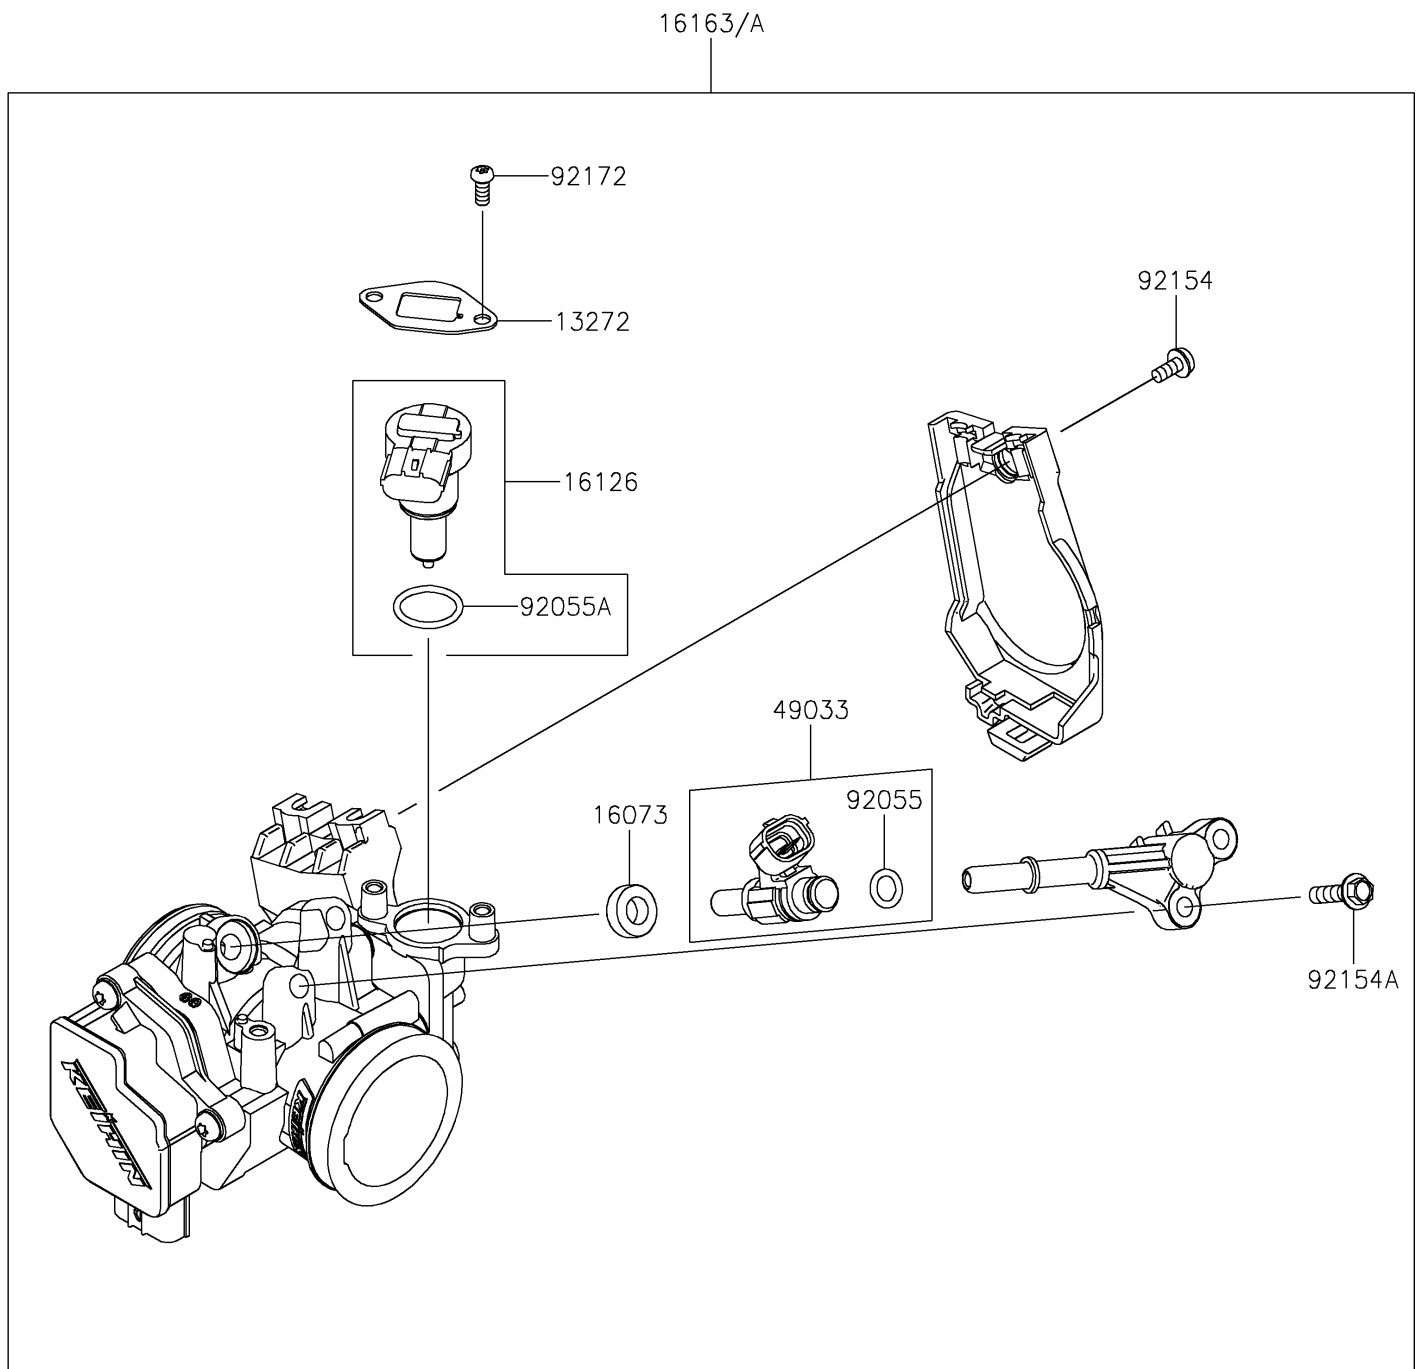

# 2025 KLR650 S ABS

## PARTS DIAGRAM

### Throttle

E1510

## PARTS LIST

Throttle

**ITEM NAME**

**PART NUMBER**

**QUANTITY**

---