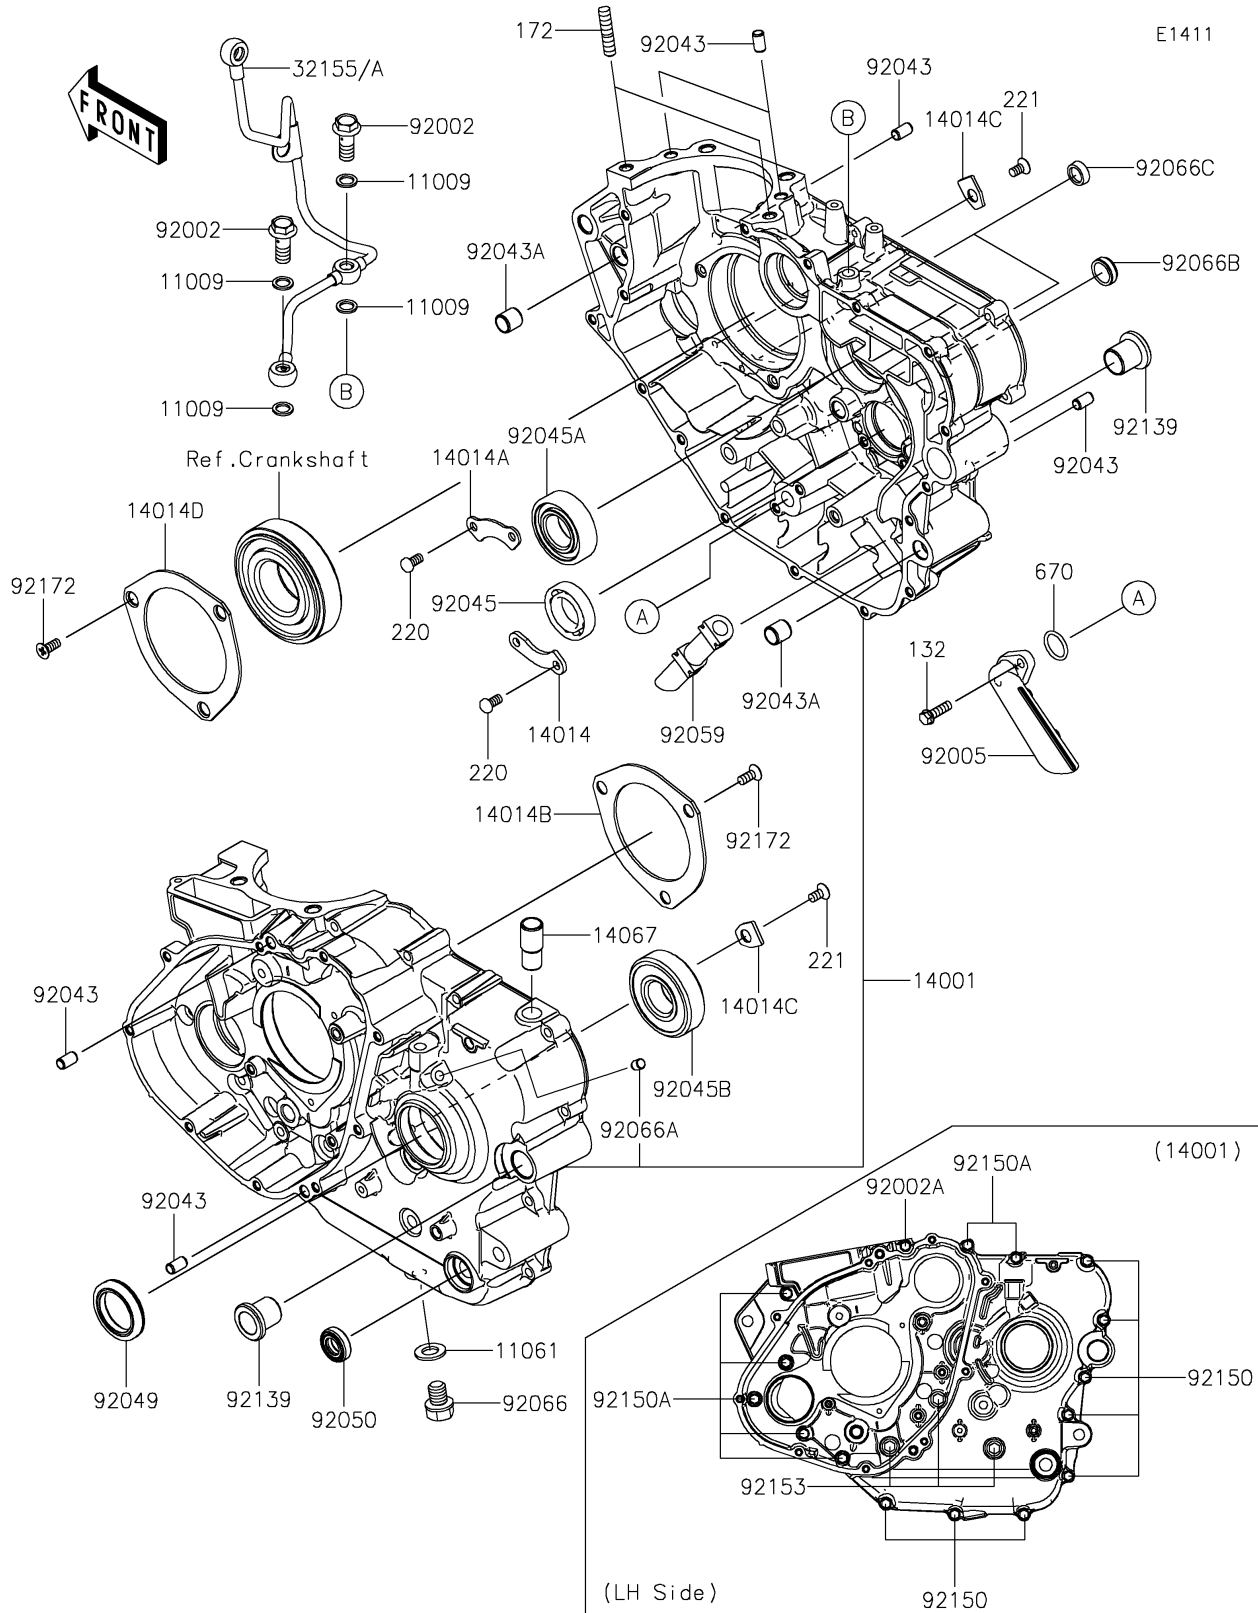

2025 KLR650 S ABS

PARTS DIAGRAM

Crankcase

2025 KLR650 S ABS

PARTS LIST

Crankcase

ITEM NAME

PART NUMBER

QUANTITY
