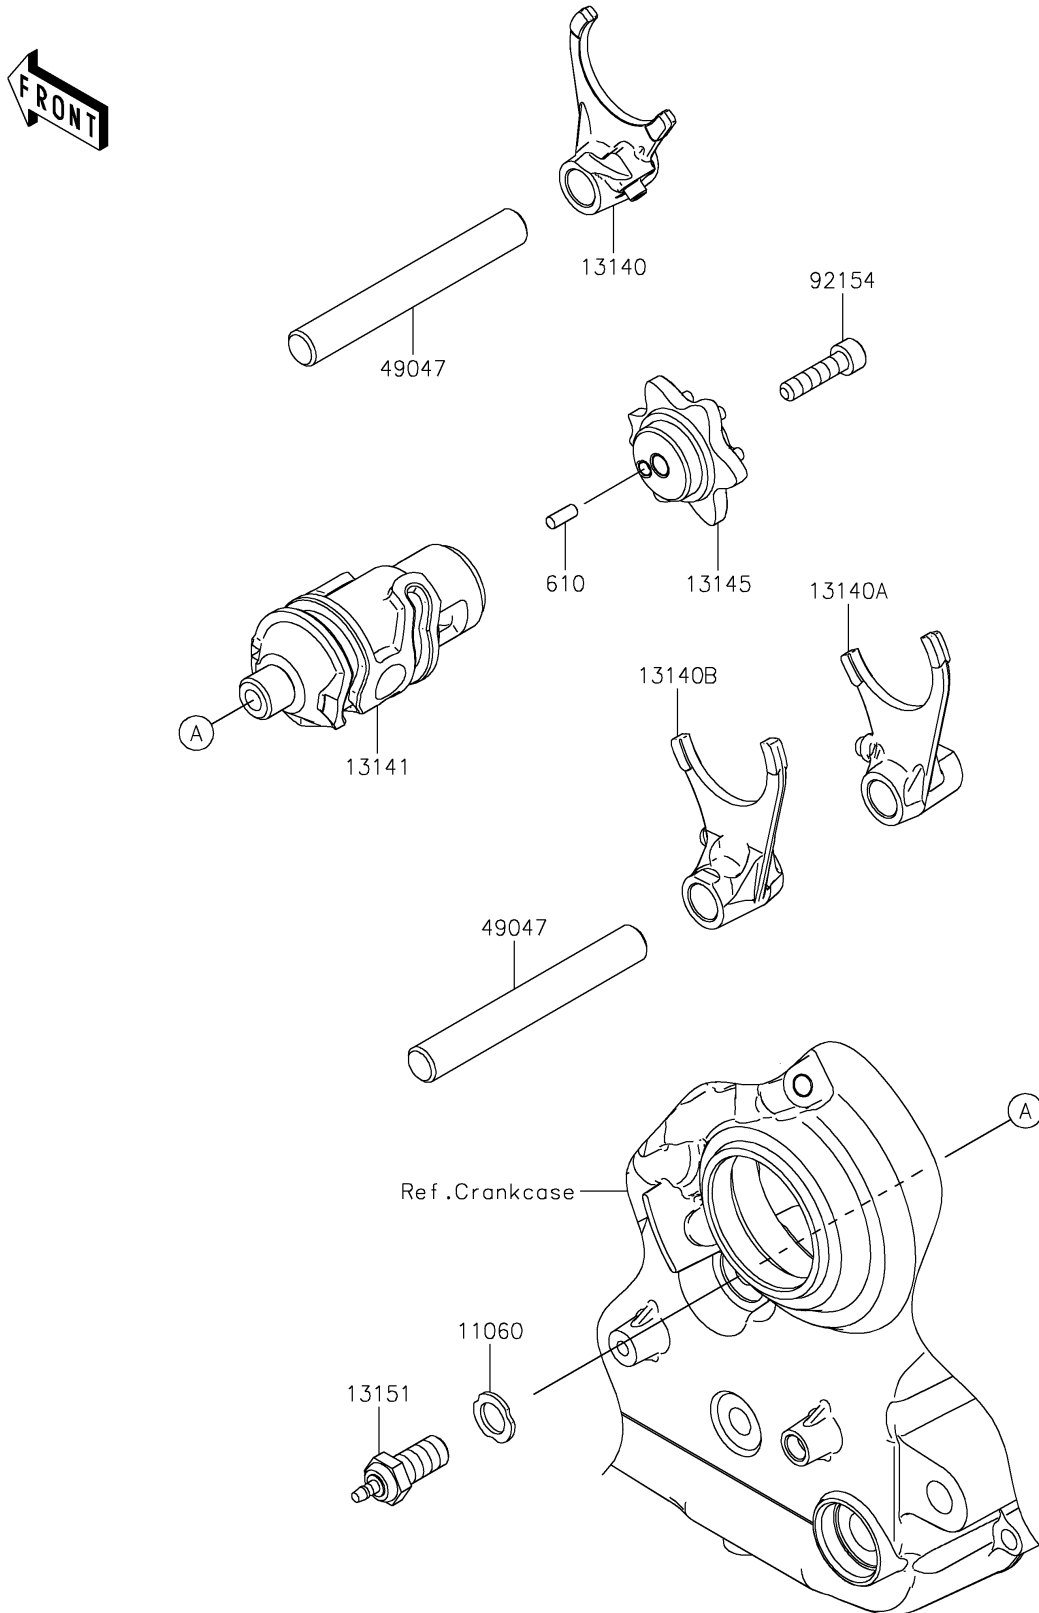

2025 KLR650 S ABS

PARTS DIAGRAM

Gear Change Drum/Shift Fork(s)

E1362