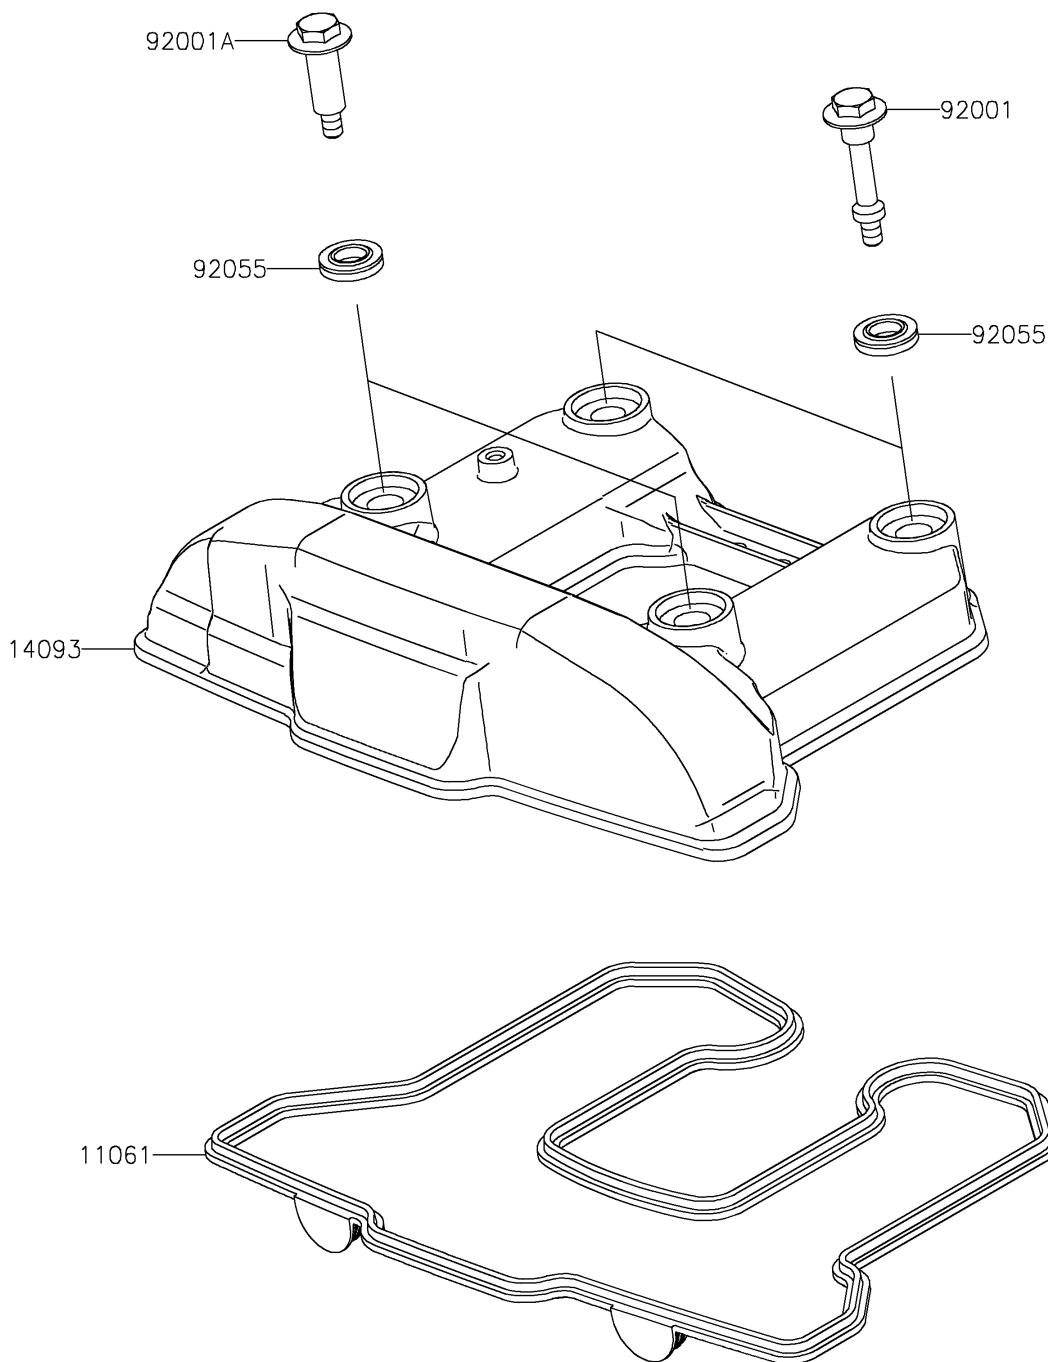

# 2025 KLR650 S ABS

## PARTS DIAGRAM Cylinder Head Cover

E1112

## PARTS LIST

### Cylinder Head Cover

**ITEM NAME**

**PART NUMBER**

**QUANTITY**

---