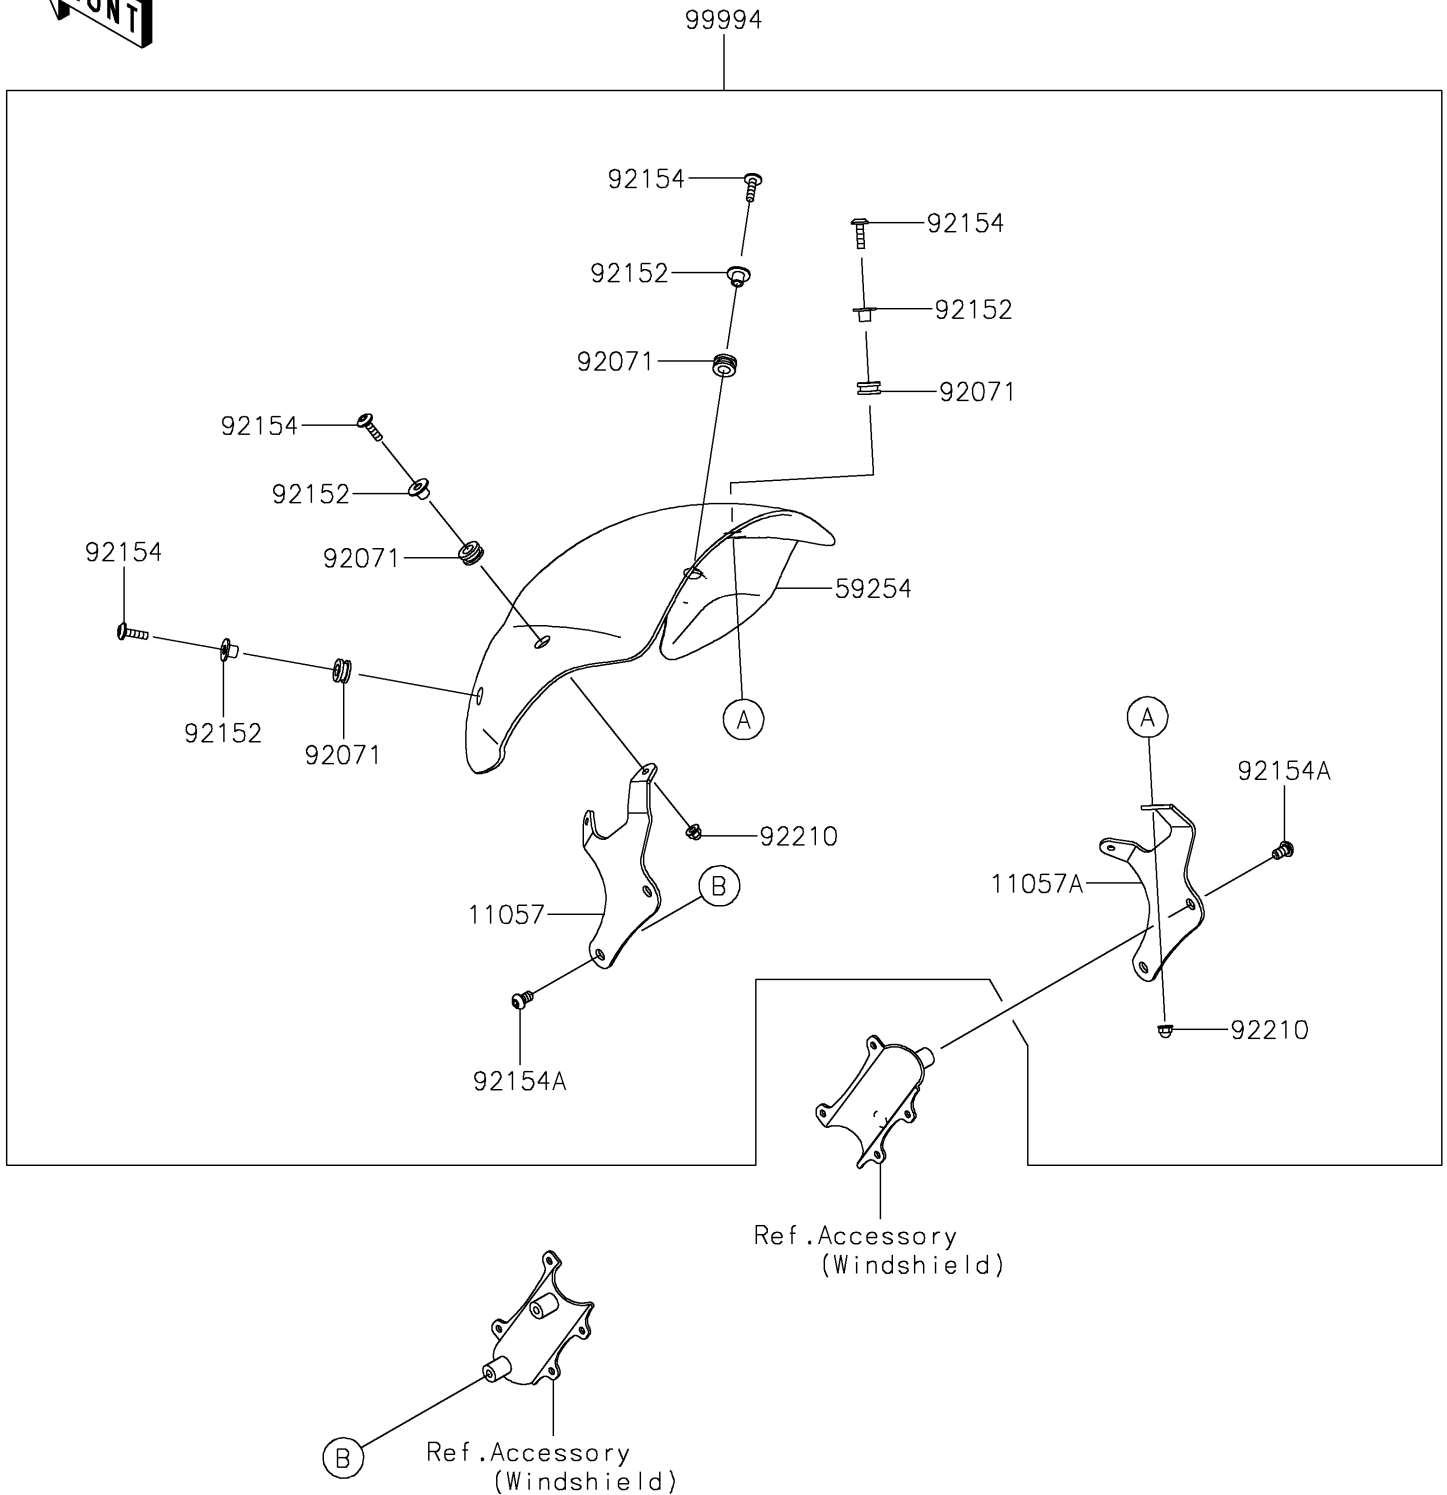

2023 Vulcan S

PARTS DIAGRAM

Accessory(Cafe Deflector)

F2910M

2023 Vulcan S

PARTS LIST

Accessory(Cafe Deflector)

ITEM NAME

PART NUMBER

QUANTITY
