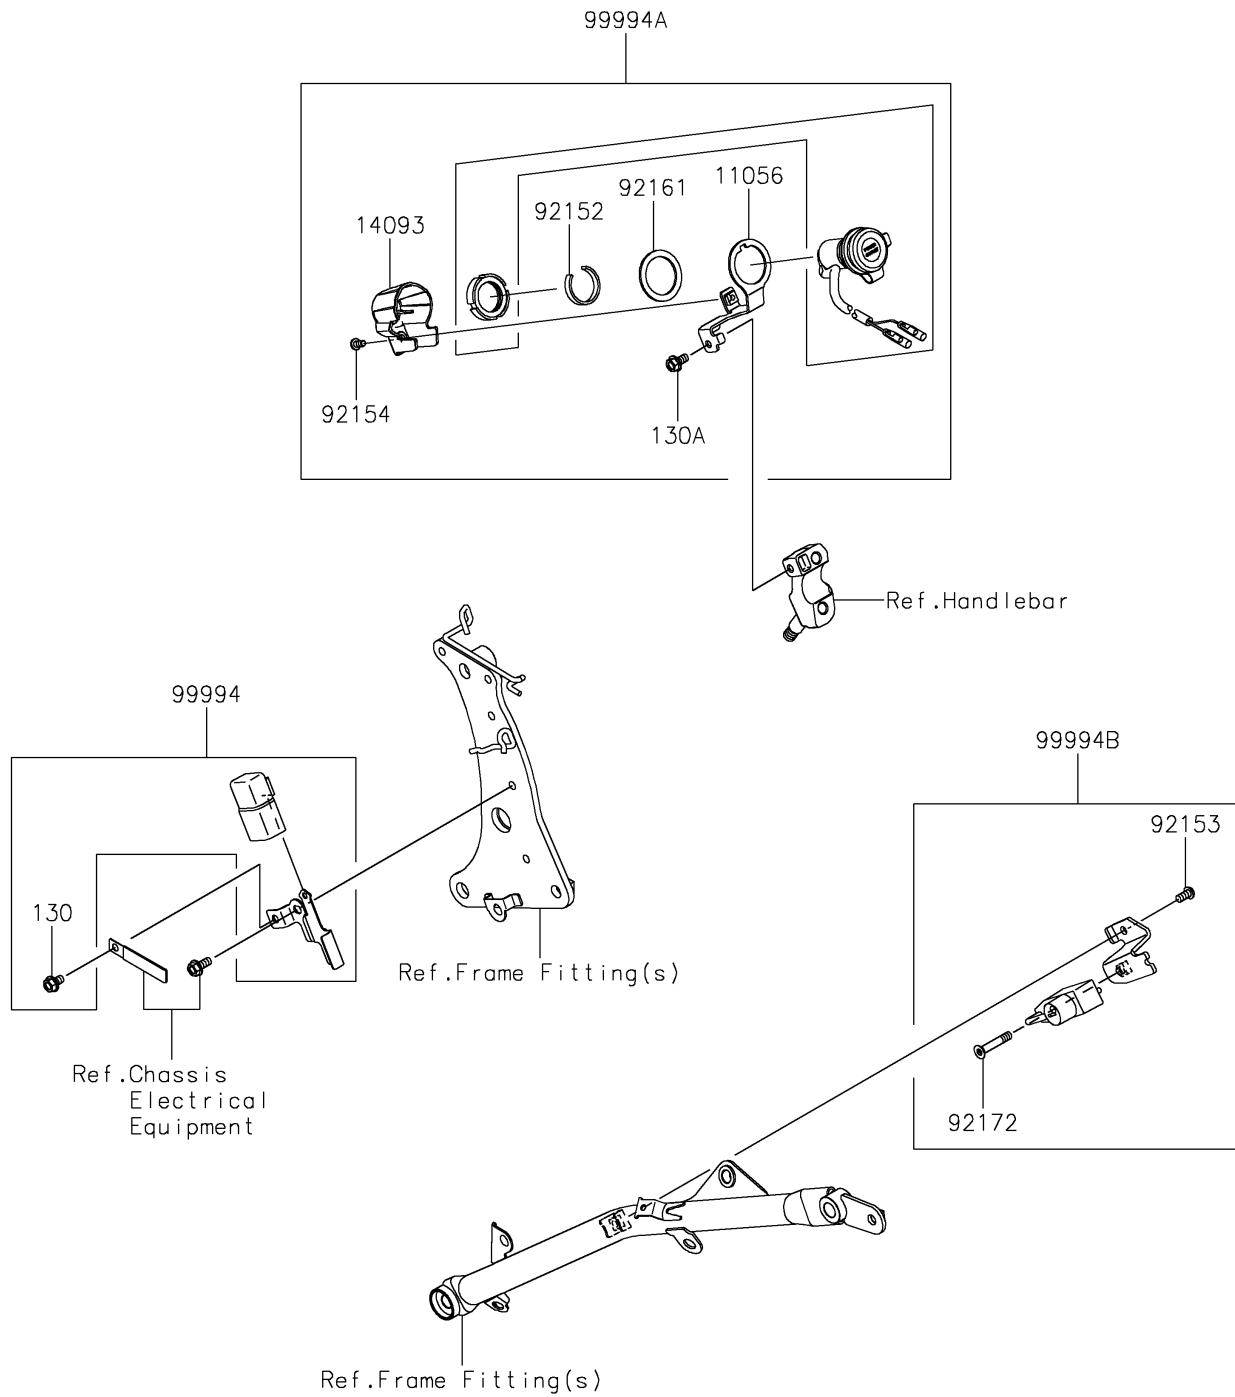

2023 Vulcan S

PARTS DIAGRAM

Accessory(Helmet Lock etc.)

F2910C

2023 Vulcan S

PARTS LIST

Accessory(Helmet Lock etc.)

ITEM NAME	PART NUMBER	QUANTITY
BRACKET (Ref # 11056)	11056-7538	1
COVER,SOCKET (Ref # 14093)	14093-0212	1
COLLAR (Ref # 92152)	92152-2135	1
BOLT,6X12 (Ref # 92153)	92153-0906	1
BOLT,SOCKET,5X10 (Ref # 92154)	92154-1292	1
DAMPER (Ref # 92161)	92161-1789	1
SCREW,HEXLOBE,6X35 (Ref # 92172)	92172-0835	1
KIT-ACCESSORY,RELAY (Ref # 99994)	99994-0510	1
KIT-ACCESSORY,DC SOCKET (Ref # 99994A)	99994-0541	1
KIT-ACCESSORY,HELMET LOCK (Ref # 99994B)	99994-0880	1
BOLT-FLANGED,6X10 (Ref # 130)	130AA0610	1
BOLT-FLANGED,6X12 (Ref # 130A)	130BB0612	1